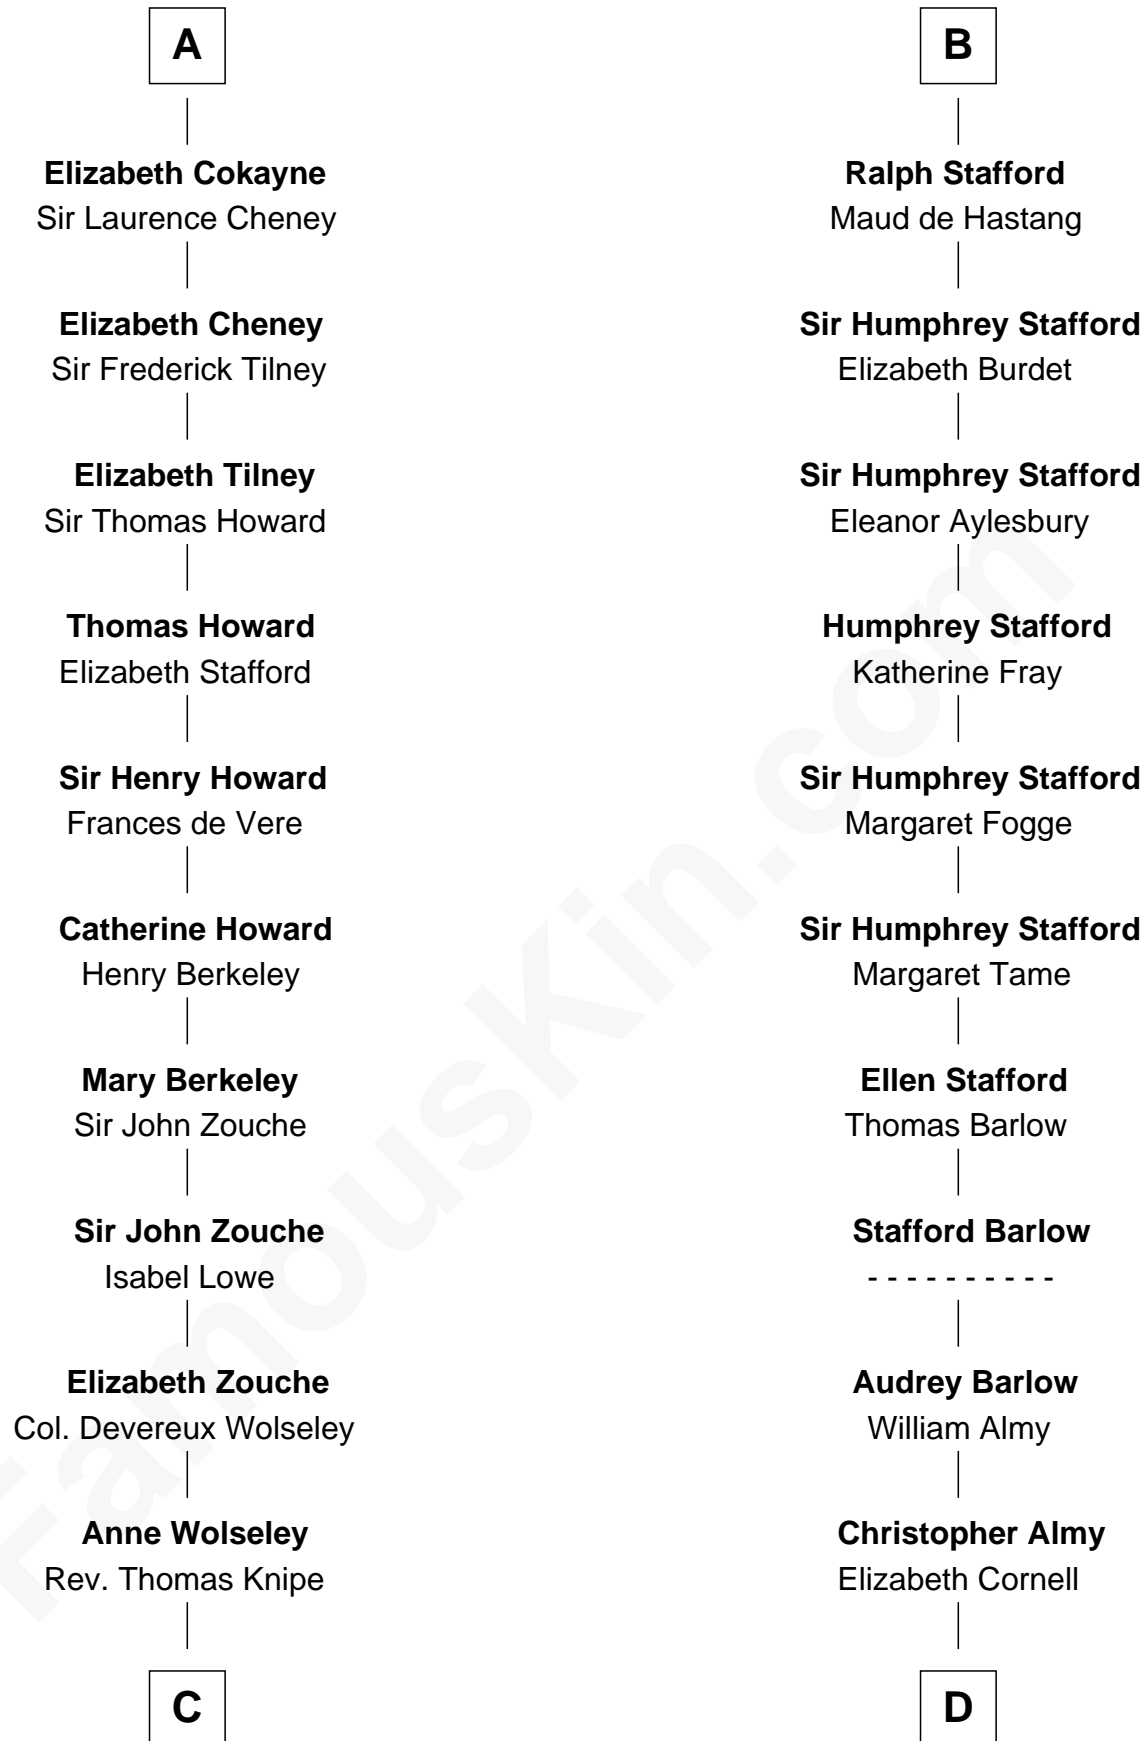

FamousKin.com

Relationship Chart of

Francis Scott Key

Author of "The Star Spangled Banner"

19th cousin 2 times removed of

William Ellery

Signer of the Declaration of Independence

Hugh de Kevelioc
Bertrade de Montfort

Maud of Chester
David of Huntingdon

Ada of Huntingdon
Sir Henry de Hastings

Sir Henry de Hastings
Joan de Cantilupe

Sir John de Hastings
Isabel de Valence

Elizabeth de Hastings
Sir Roger de Grey

Sir Reynold de Grey
Eleanor le Strange

Ida Grey
John Cokayne

A

Mabel of Chester
William d'Aubenev

Nichole d'Aubenev
Sir Roger de Somery

Margaret de Somery
Ralph Basset

Ralph Basset
Hawise - - - - -

Margaret Basset
Edmund de Stafford

Ralph de Stafford
Katherine de Hastang

Margaret Stafford
Sir John Stafford

B

C

Anne Knipe
Michael Arnold

Alicia Arnold
John Ross

Ann Arnold Ross
Frances Key

John Ross Key
Anne Phebe Penn Dagworthy Charlton

Francis Scott Key
Author of "The Star Spangled Banner"