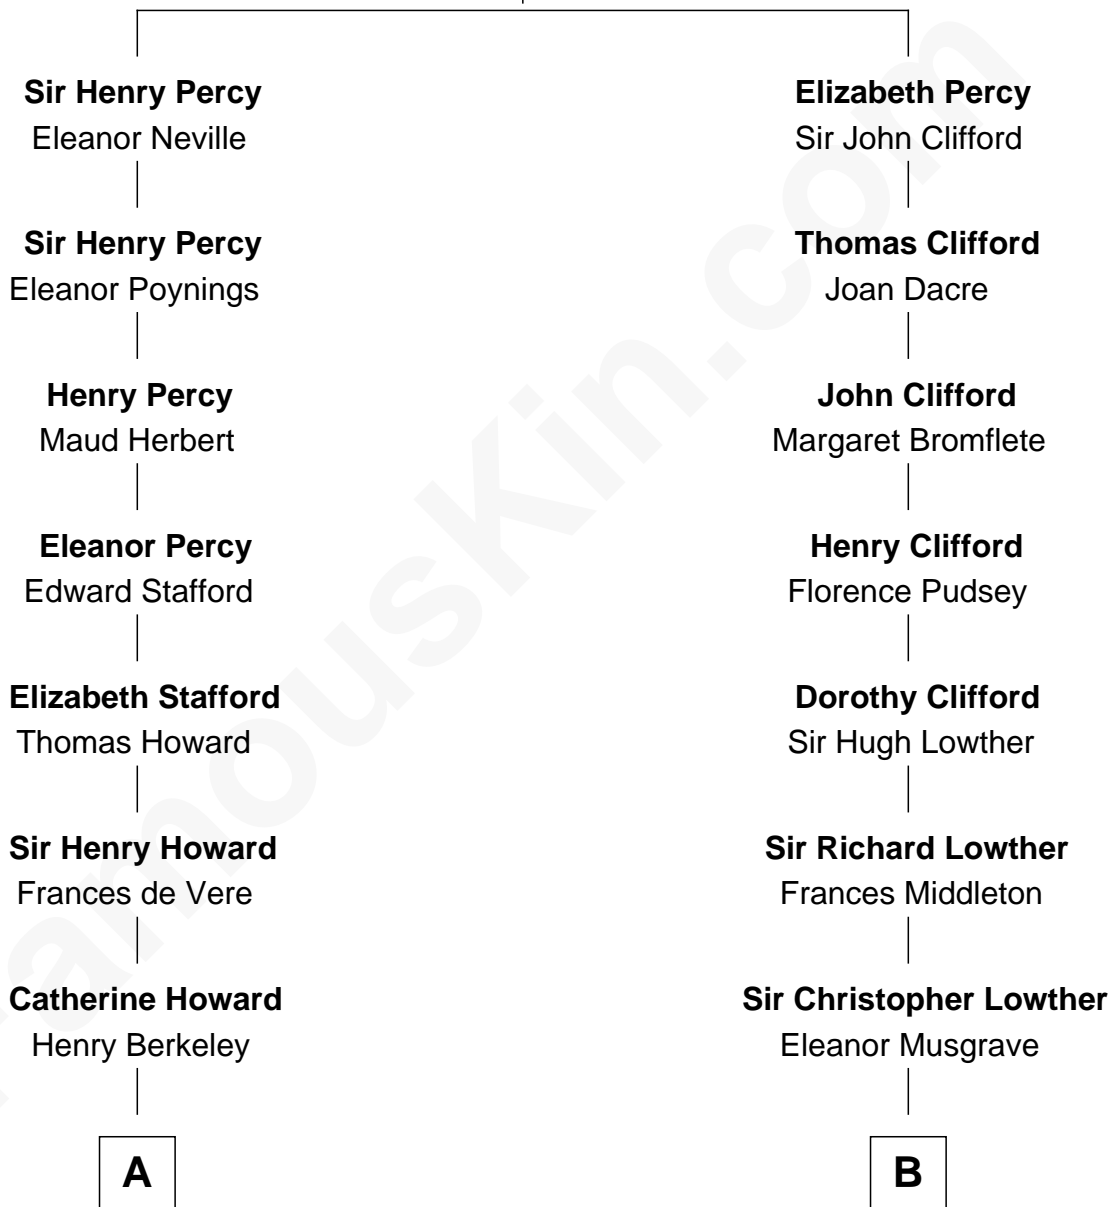

## Relationship Chart of

### Francis Scott Key

Author of "The Star Spangled Banner"

13th cousin 2 times removed of

### Fletcher Christian

Leader of the mutiny on the Bounty

**Sir Henry Percy**  
Elizabeth Mortimer

**A**

**Mary Berkeley**  
Sir John Zouche

**Sir John Zouche**  
Isabel Lowe

**Elizabeth Zouche**  
Col. Devereux Wolseley

**Fletcher Christian**  
*Leader of the mutiny on the Bounty*