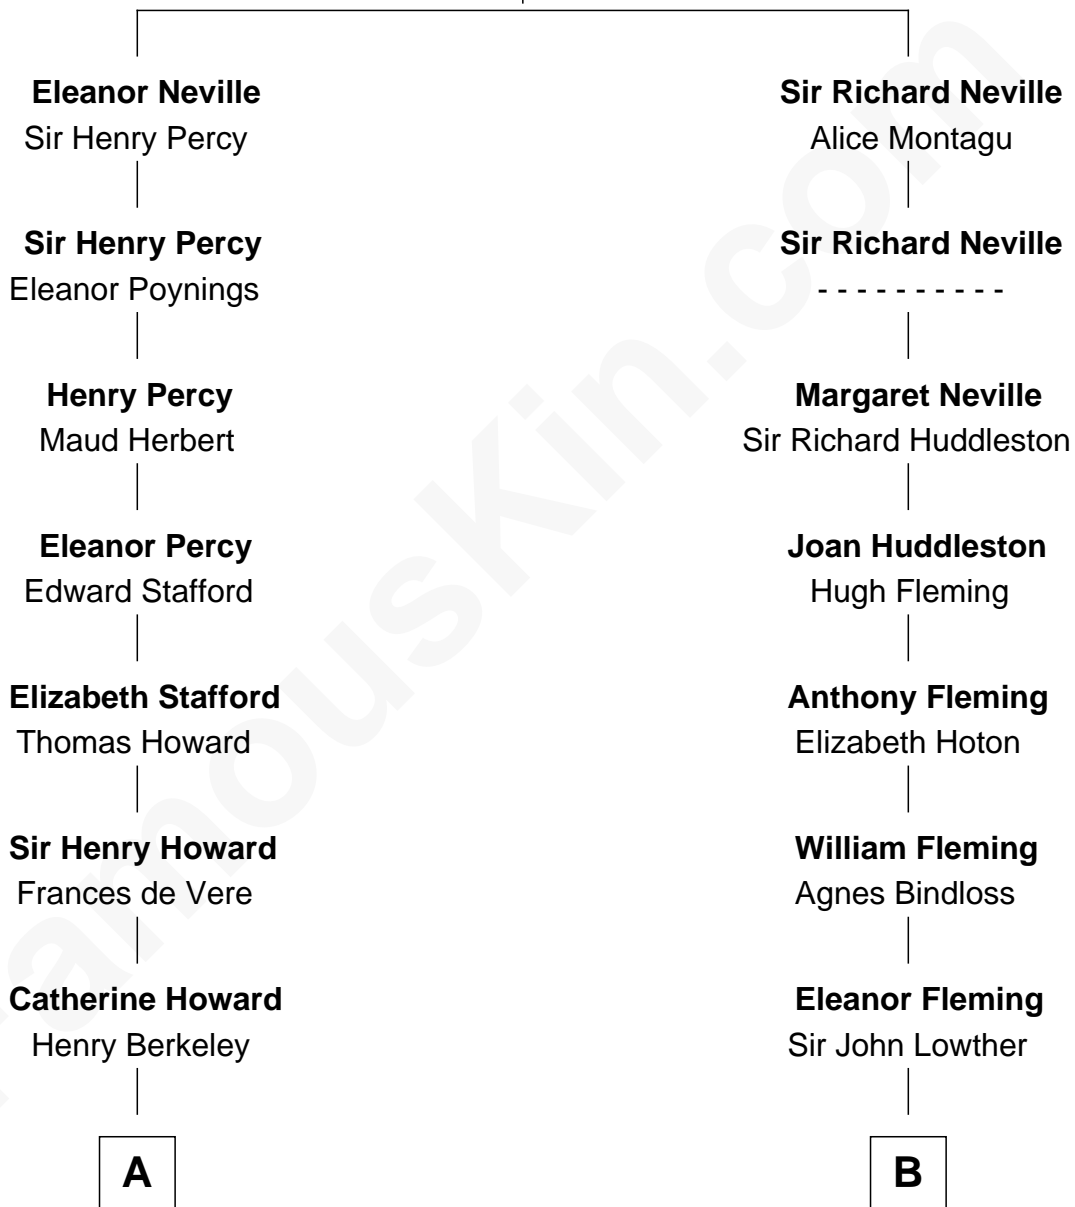

FamousKin.com

Relationship Chart of

Francis Scott Key

Author of "The Star Spangled Banner"

12th cousin 3 times removed of

Fletcher Christian

Leader of the mutiny on the Bounty

Sir Ralph Neville
Joan Beaufort

A

Mary Berkeley
Sir John Zouche

Sir John Zouche
Isabel Lowe

Elizabeth Zouche
Col. Devereux Wolseley

Anne Wolseley
Rev. Thomas Knipe

Anne Knipe
Michael Arnold

Alicia Arnold
John Ross

Ann Arnold Ross
Frances Key

John Ross Key
Anne Phebe Penn Dagworthy Charlton

Francis Scott Key
Author of "The Star Spangled Banner"

B

Agnes Lowther
Roger Kirkby

William Kirkby
Joanna Furness

Eleanor Kirkby
Humphrey Senhouse

Bridget Senhouse
John Christian

Charles Christian
Anne Dixon

Fletcher Christian
Leader of the mutiny on the Bounty