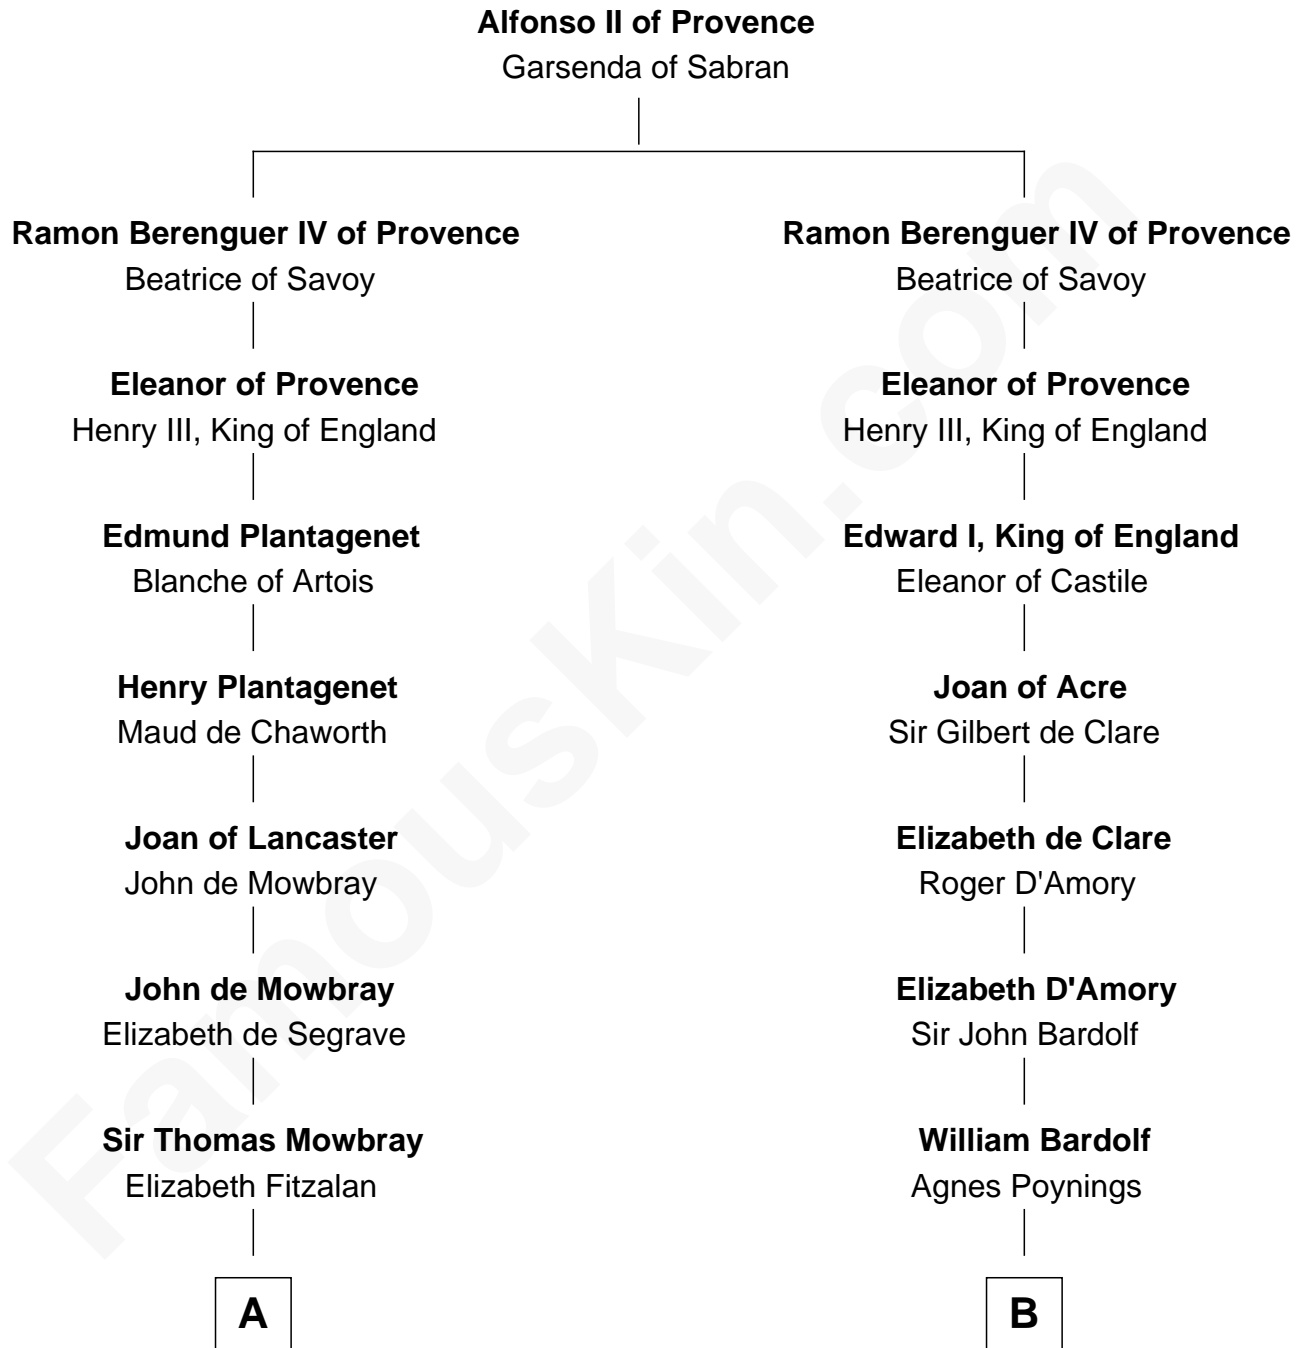

# FamousKin.com

## Relationship Chart of Francis Scott Key

Author of "The Star Spangled Banner"

19th cousin 2 times removed of

## Fletcher Christian

Leader of the mutiny on the Bounty

**C**

**Anne Knipe**  
Michael Arnold

**Alicia Arnold**  
John Ross

**Ann Arnold Ross**  
Frances Key

**John Ross Key**  
Anne Phebe Penn Dagworthy Charlton