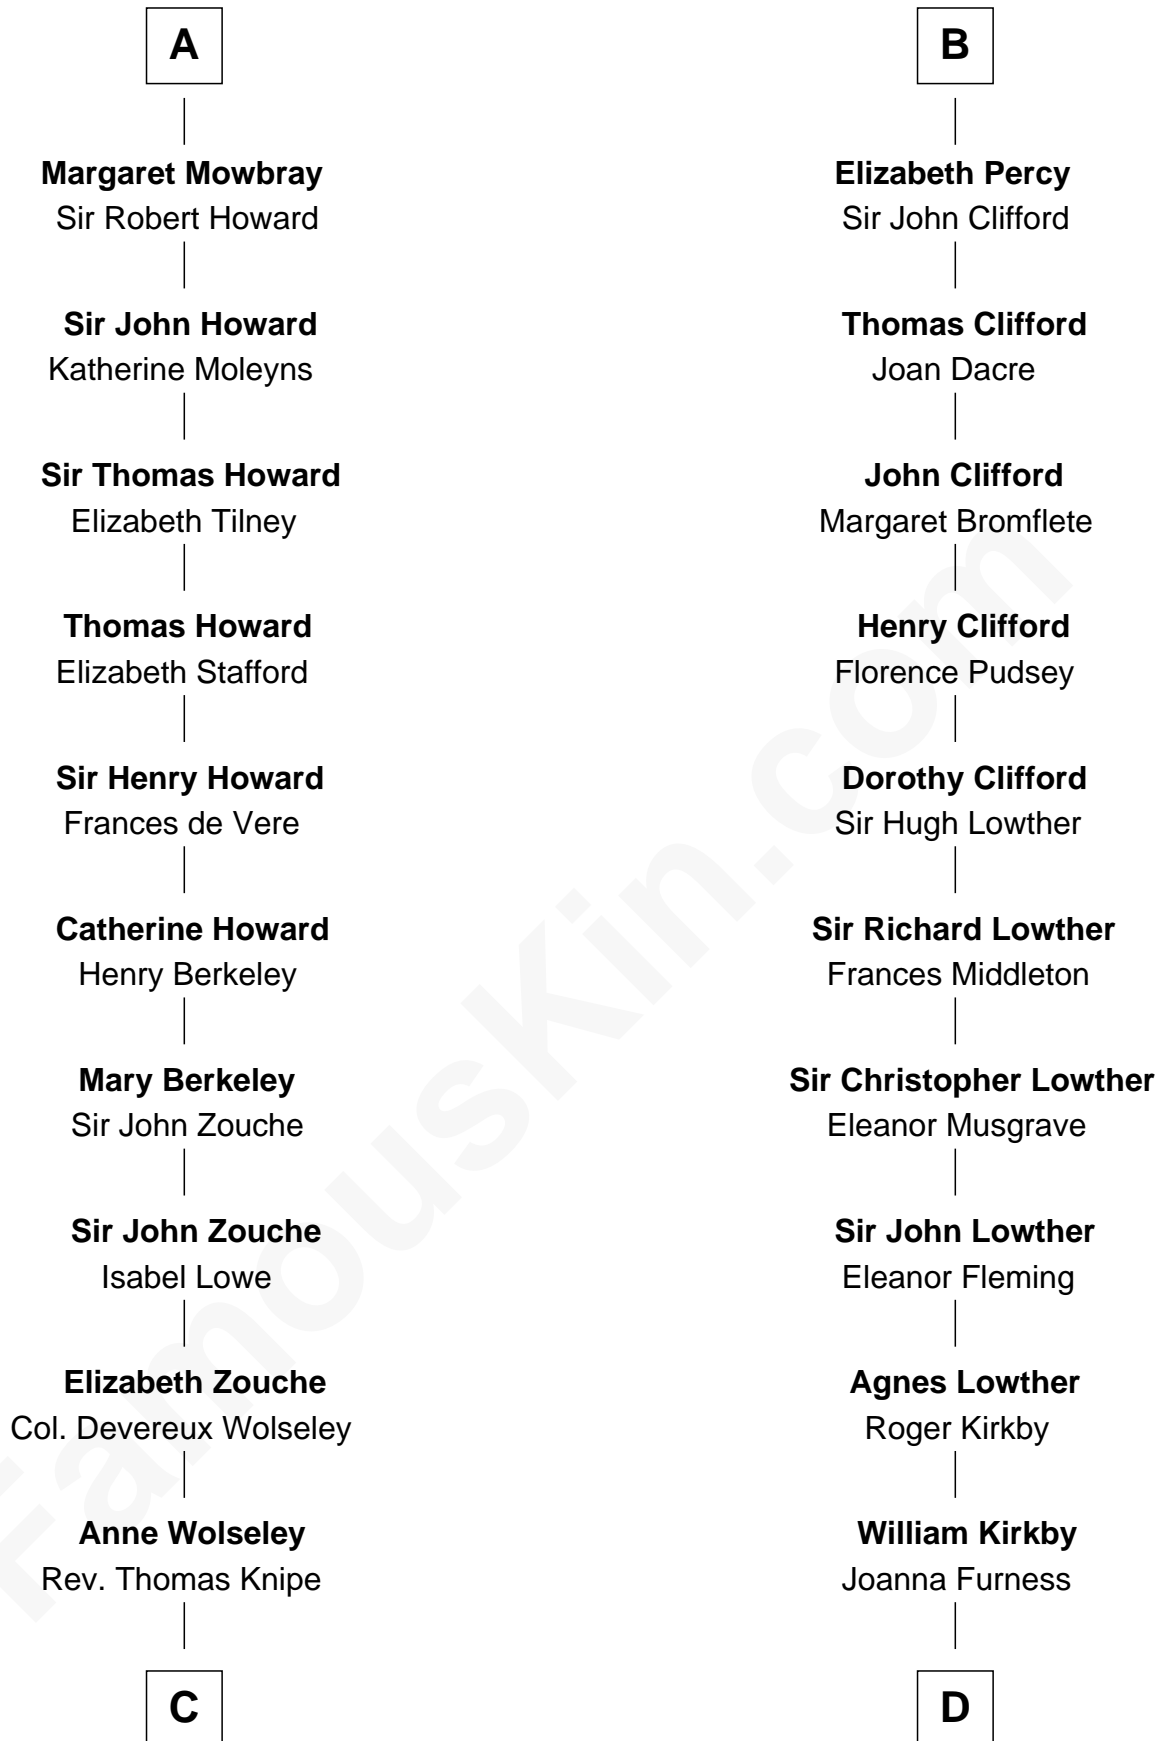

FamousKin.com

Relationship Chart of

Francis Scott Key

Author of "The Star Spangled Banner"

20th cousin 1 time removed of

Fletcher Christian

Leader of the mutiny on the Bounty

Henry I, Duke of Brabant

Mary Plantagenet

Henry de Percy

Sir Henry Percy

Margaret de Neville

Sir Henry Percy

Elizabeth Mortimer

B

C