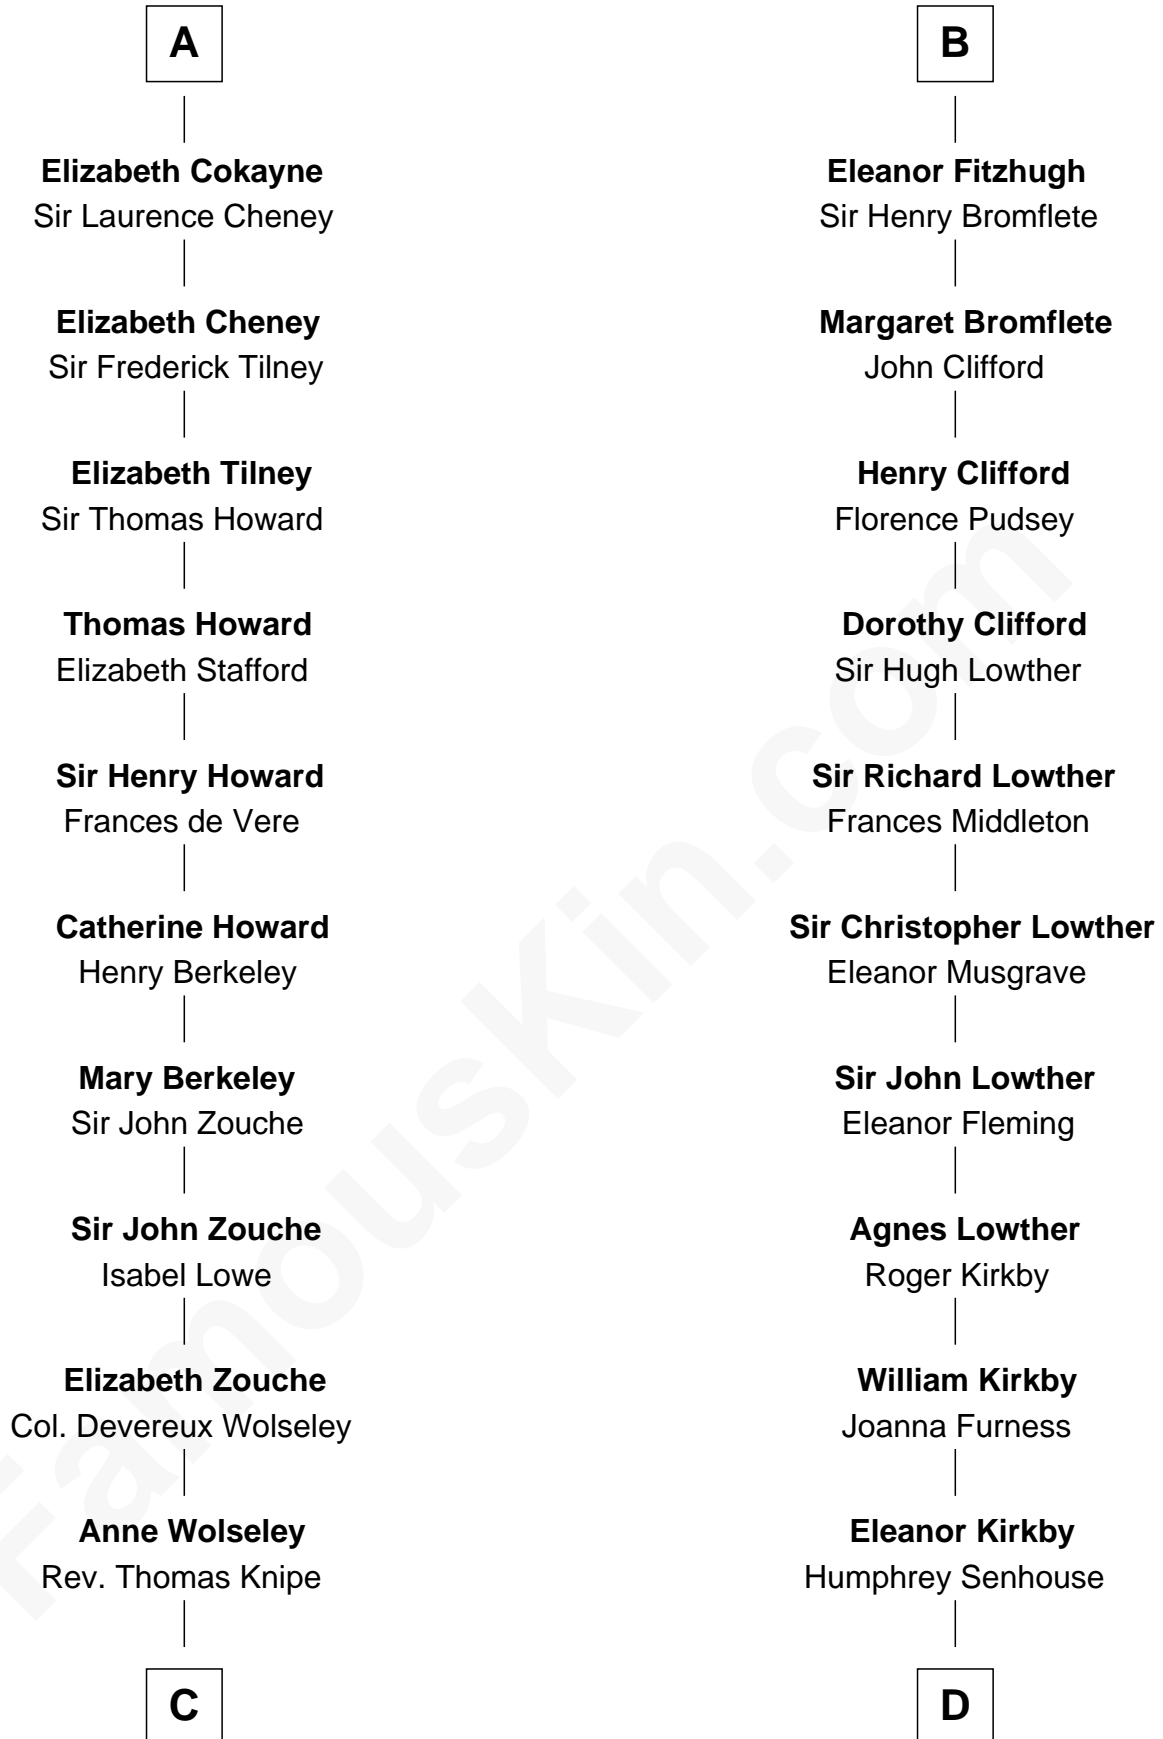

FamousKin.com

Relationship Chart of

Francis Scott Key

Author of "The Star Spangled Banner"

19th cousin 2 times removed of

Fletcher Christian

Leader of the mutiny on the Bounty

Ida de Tony

Sir Henry de Hastings
Joan de Cantilupe

Ela FitzWalter
William de Odingsells

Sir John de Hastings
Isabel de Valence

Margaret de Oddingseles
Sir John de Grey

Elizabeth de Hastings
Sir Roger de Grey

Sir John Grey
Avice Marmion

Sir Reynold de Grey
Eleanor le Strange

Sir Robert Grey
Lora de St. Quintin

Ida Grey
John Cokayne

Elizabeth Grey
Henry FitzHugh

A

B

C

Anne Knipe
Michael Arnold