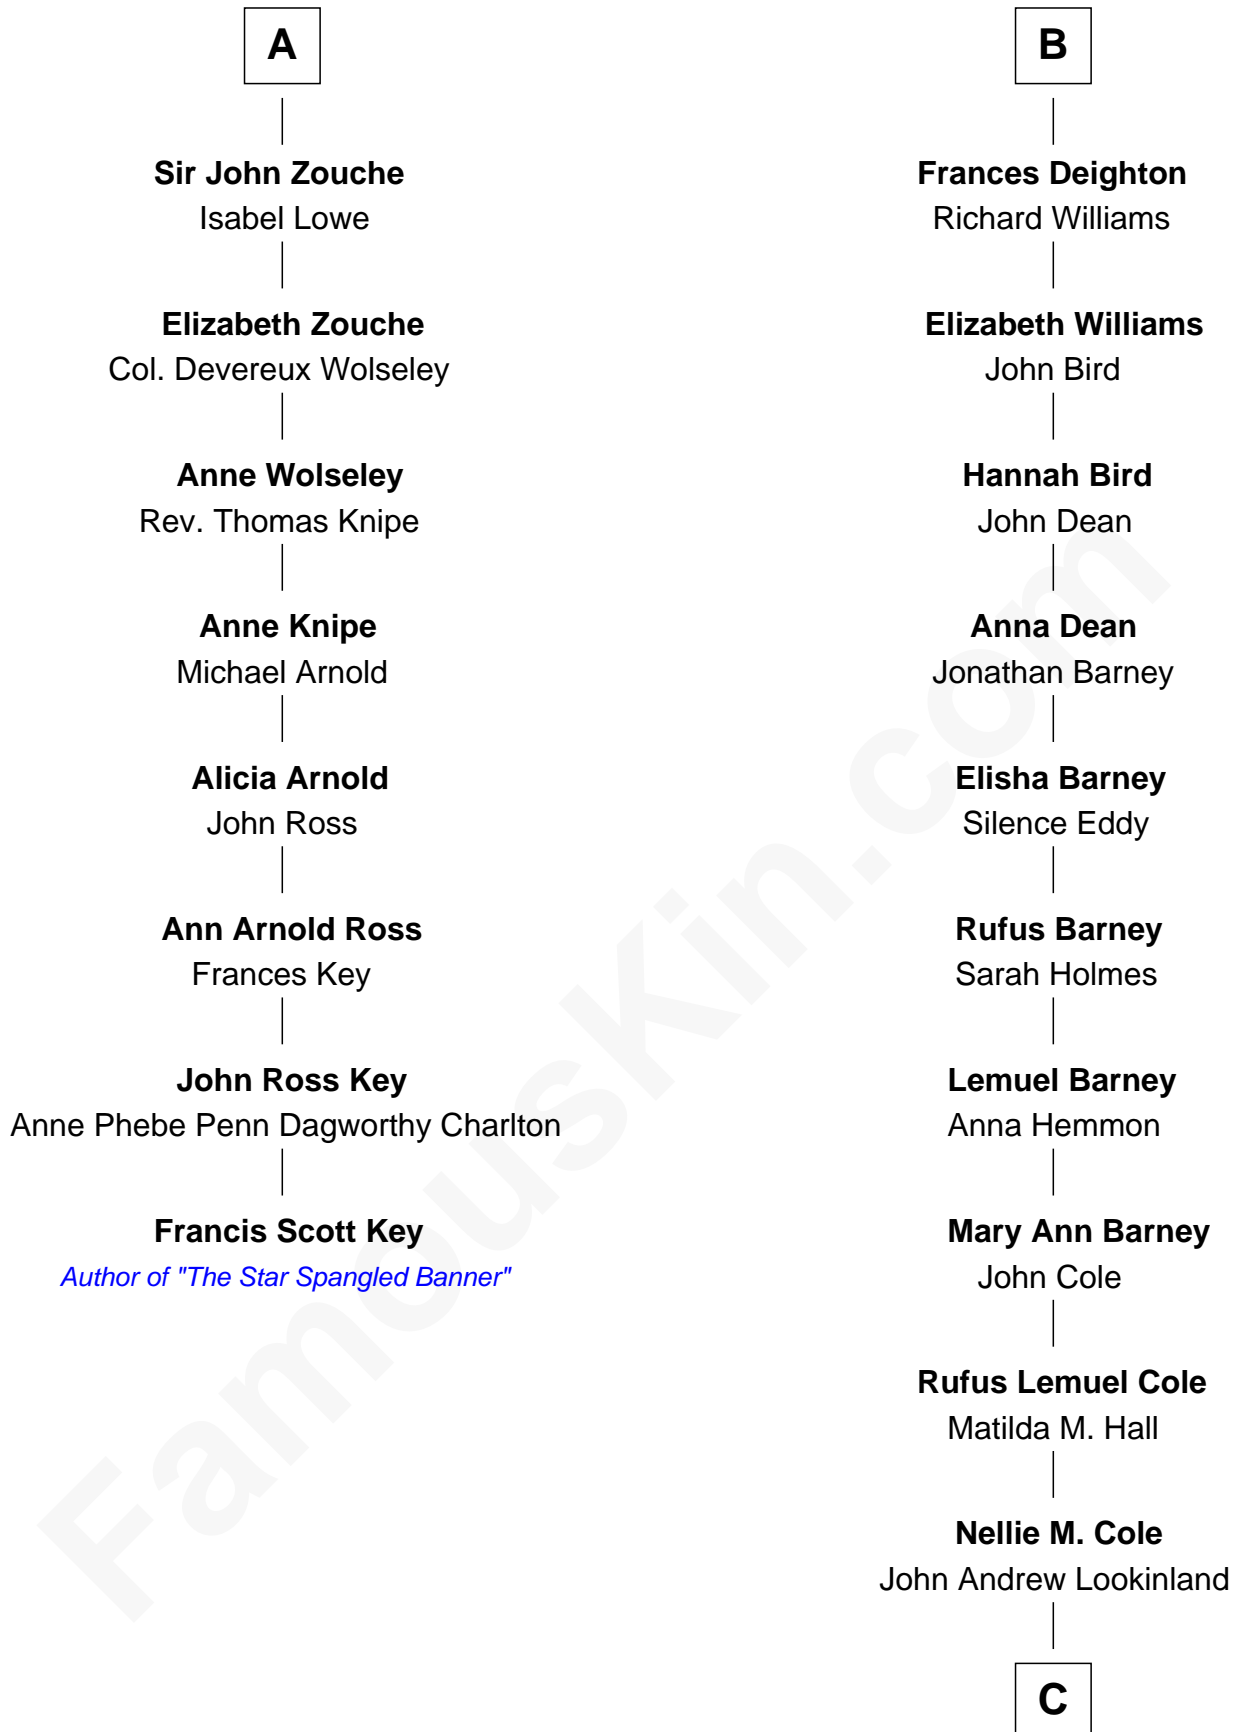

FamousKin.com

Relationship Chart of

Francis Scott Key

Author of "The Star Spangled Banner"

14th cousin 5 times removed of

Michael Lookinland

TV Actor

Sir Thomas Mowbray

Elizabeth Fitzalan

C

—
Orrin Paul Lookinland

Madeline Tait

—
Paul Russell Lookinland

Karen Ruth McKinney

—
Michael Lookinland

TV Actor