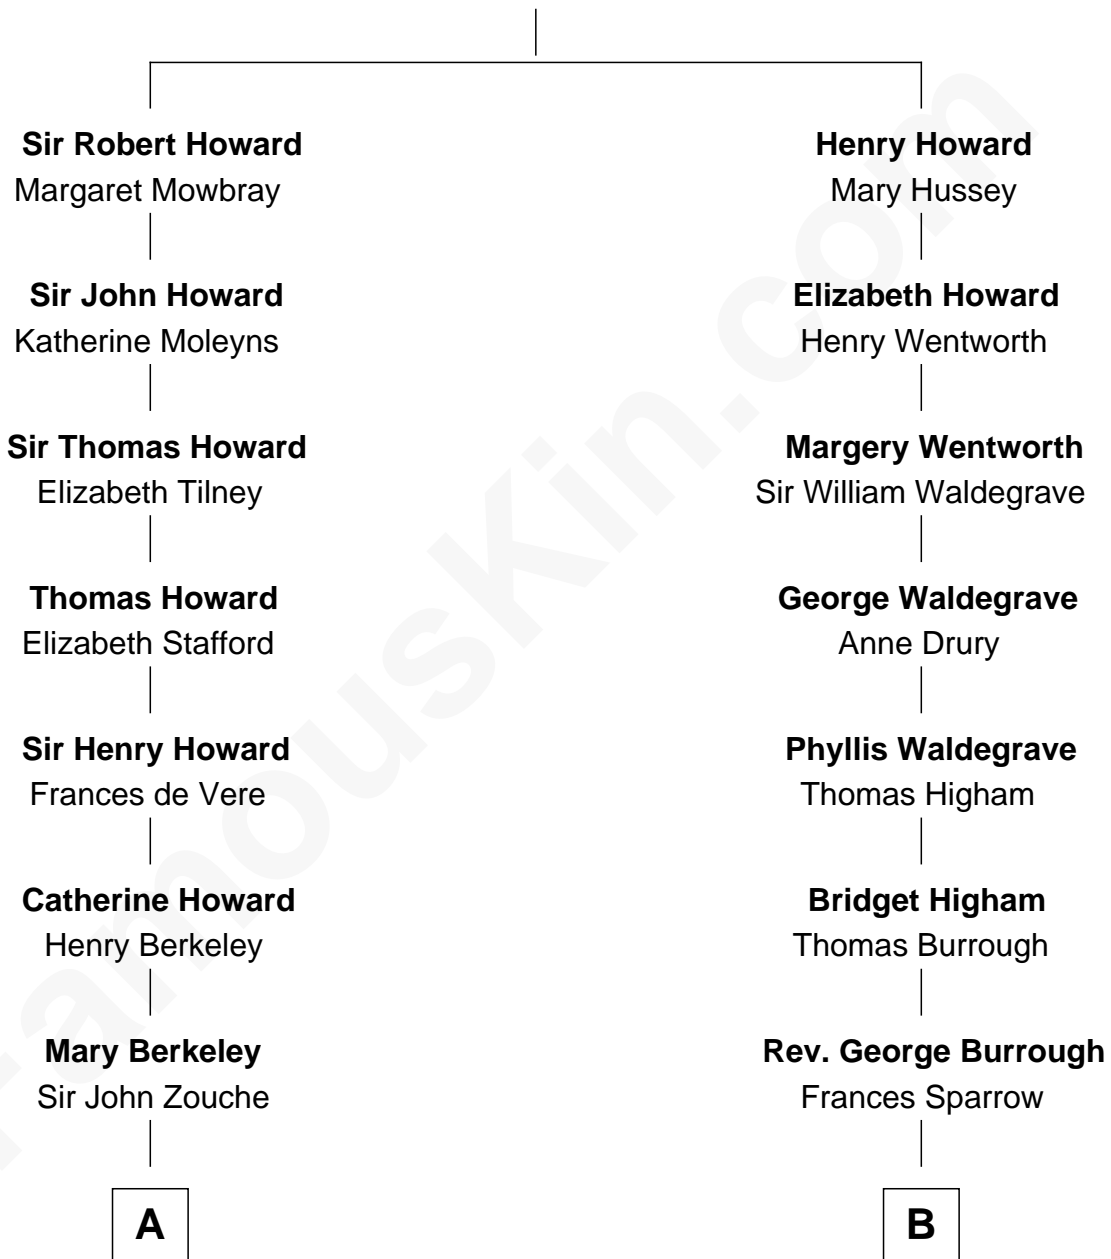

## Relationship Chart of

### Francis Scott Key

Author of "The Star Spangled Banner"

14th cousin 3 times removed of

**Bob Moore**

Co-Founder, Bob's Red Mill

**Sir John Howard**

Alice Tendring

**A**

**Sir John Zouche**

Isabel Lowe

**Elizabeth Zouche**

Col. Devereux Wolseley

**Anne Wolseley**

Rev. Thomas Knipe

**Anne Knipe**

Michael Arnold

**Alicia Arnold**

John Ross

**Ann Arnold Ross**

Frances Key

**John Ross Key**

Anne Phebe Penn Dagworthy Charlton

**Francis Scott Key**

*Author of "The Star Spangled Banner"*