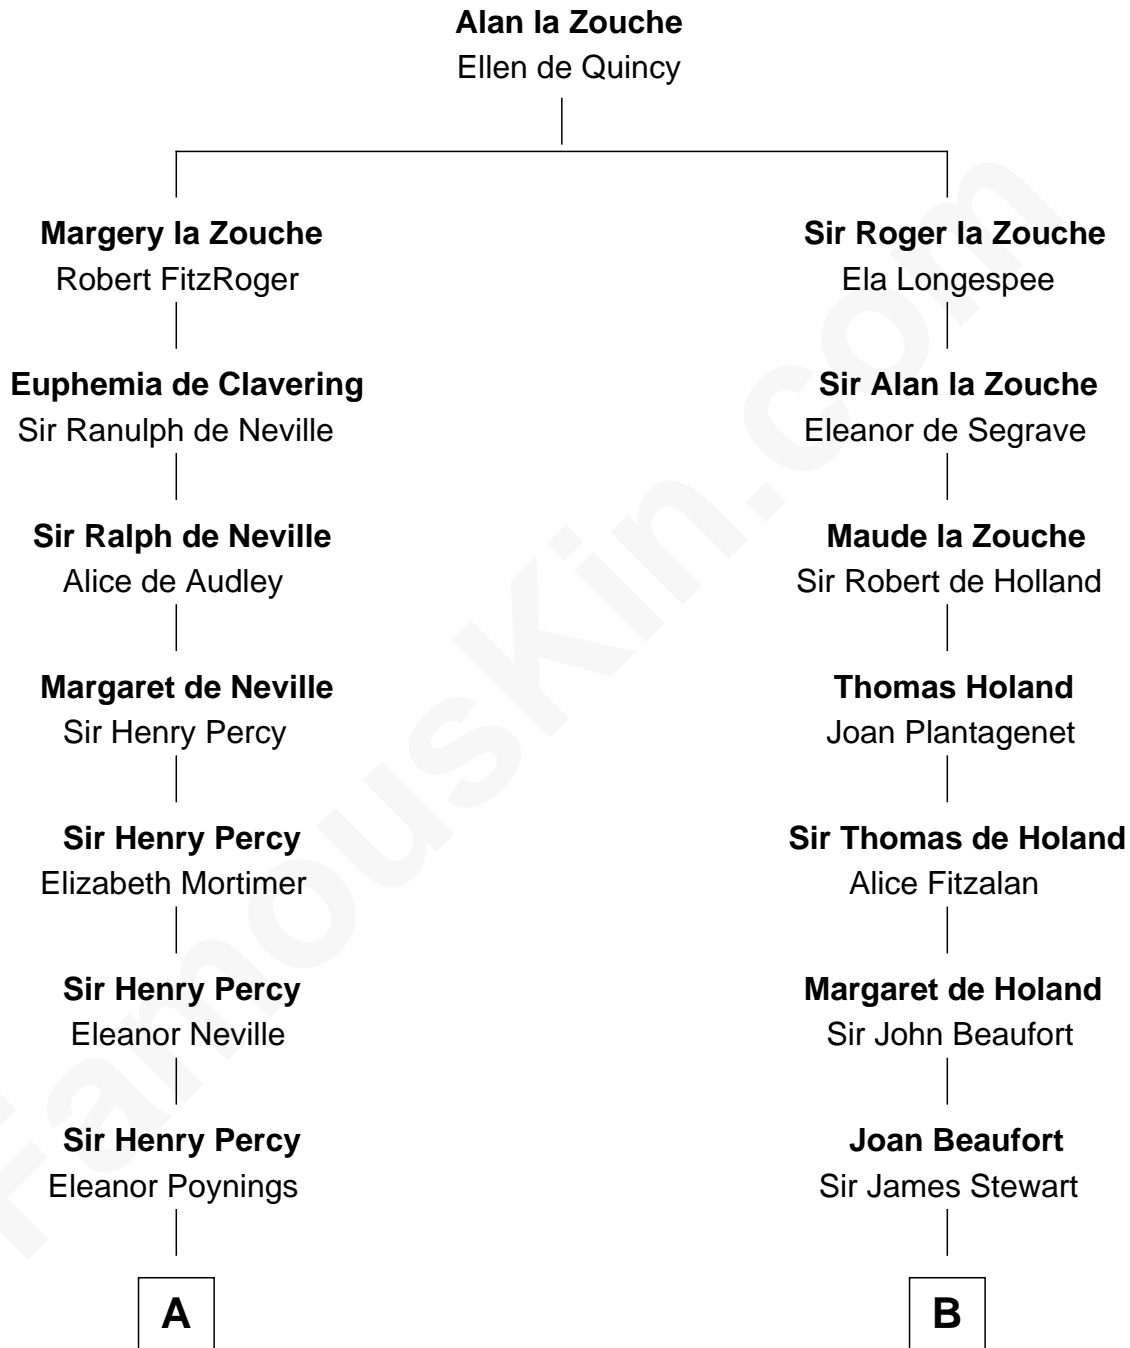

FamousKin.com

Relationship Chart of

Francis Scott Key

Author of "The Star Spangled Banner"

20th cousin 1 time removed of

Johnny Mercer

Songwriter and Co-Founder of Capitol Records

C

Alicia Arnold

John Ross

Ann Arnold Ross

Frances Key

John Ross Key

Anne Phebe Penn Dagworthy Charlton

Francis Scott Key

Author of "The Star Spangled Banner"