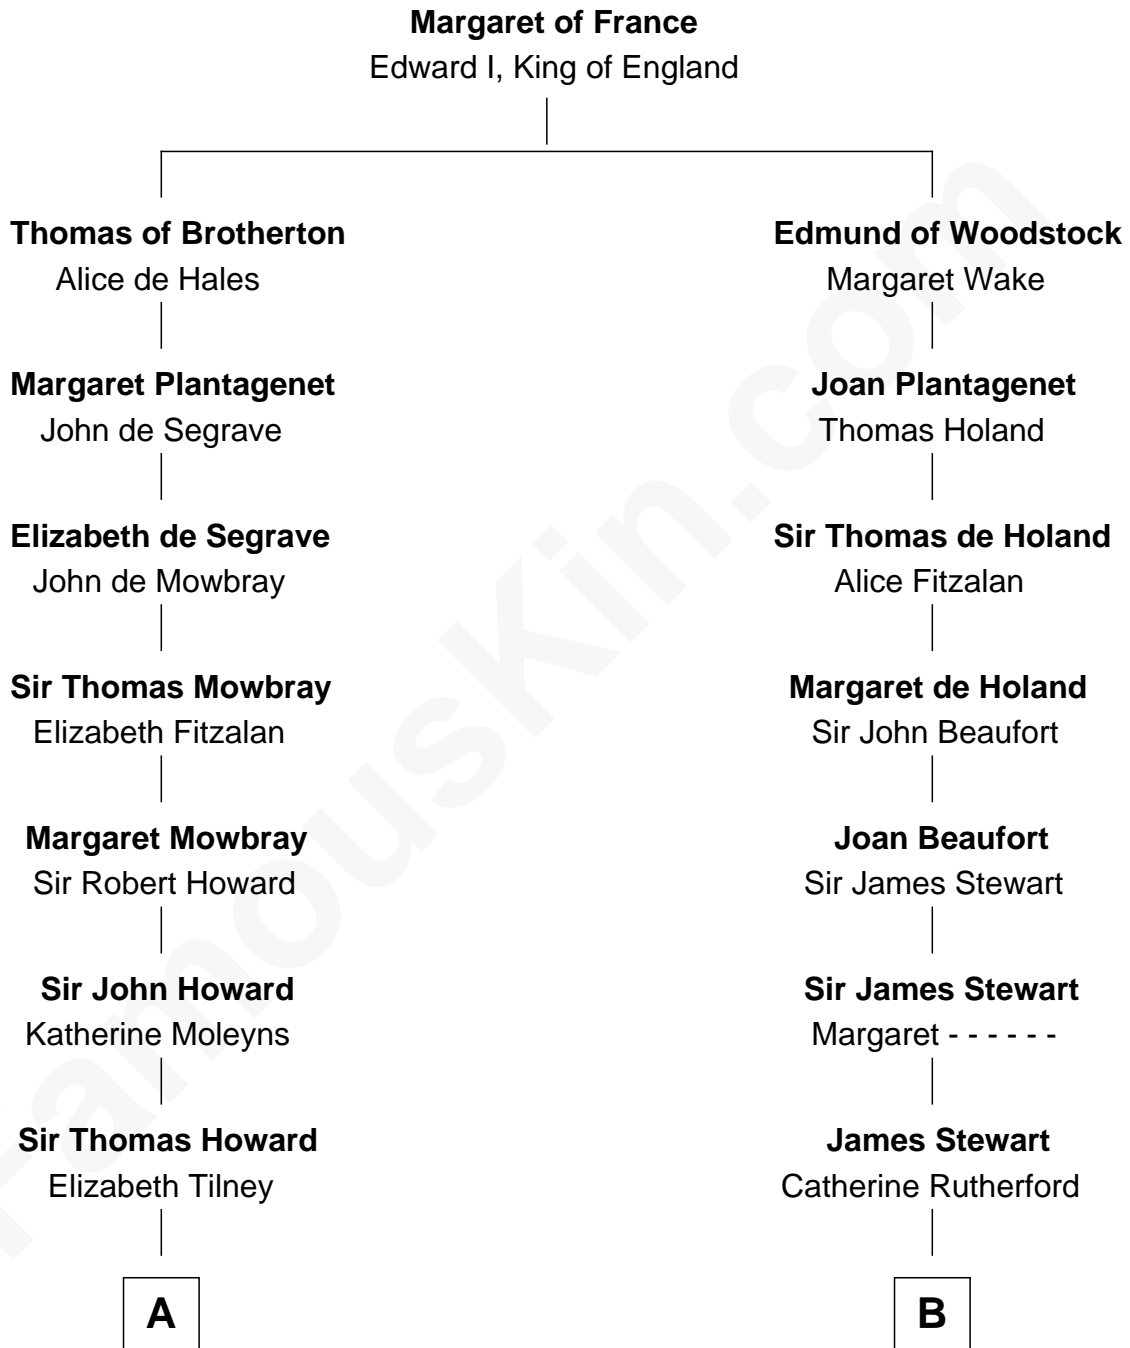

Johnny Mercer

Songwriter and Co-Founder of Capitol Records