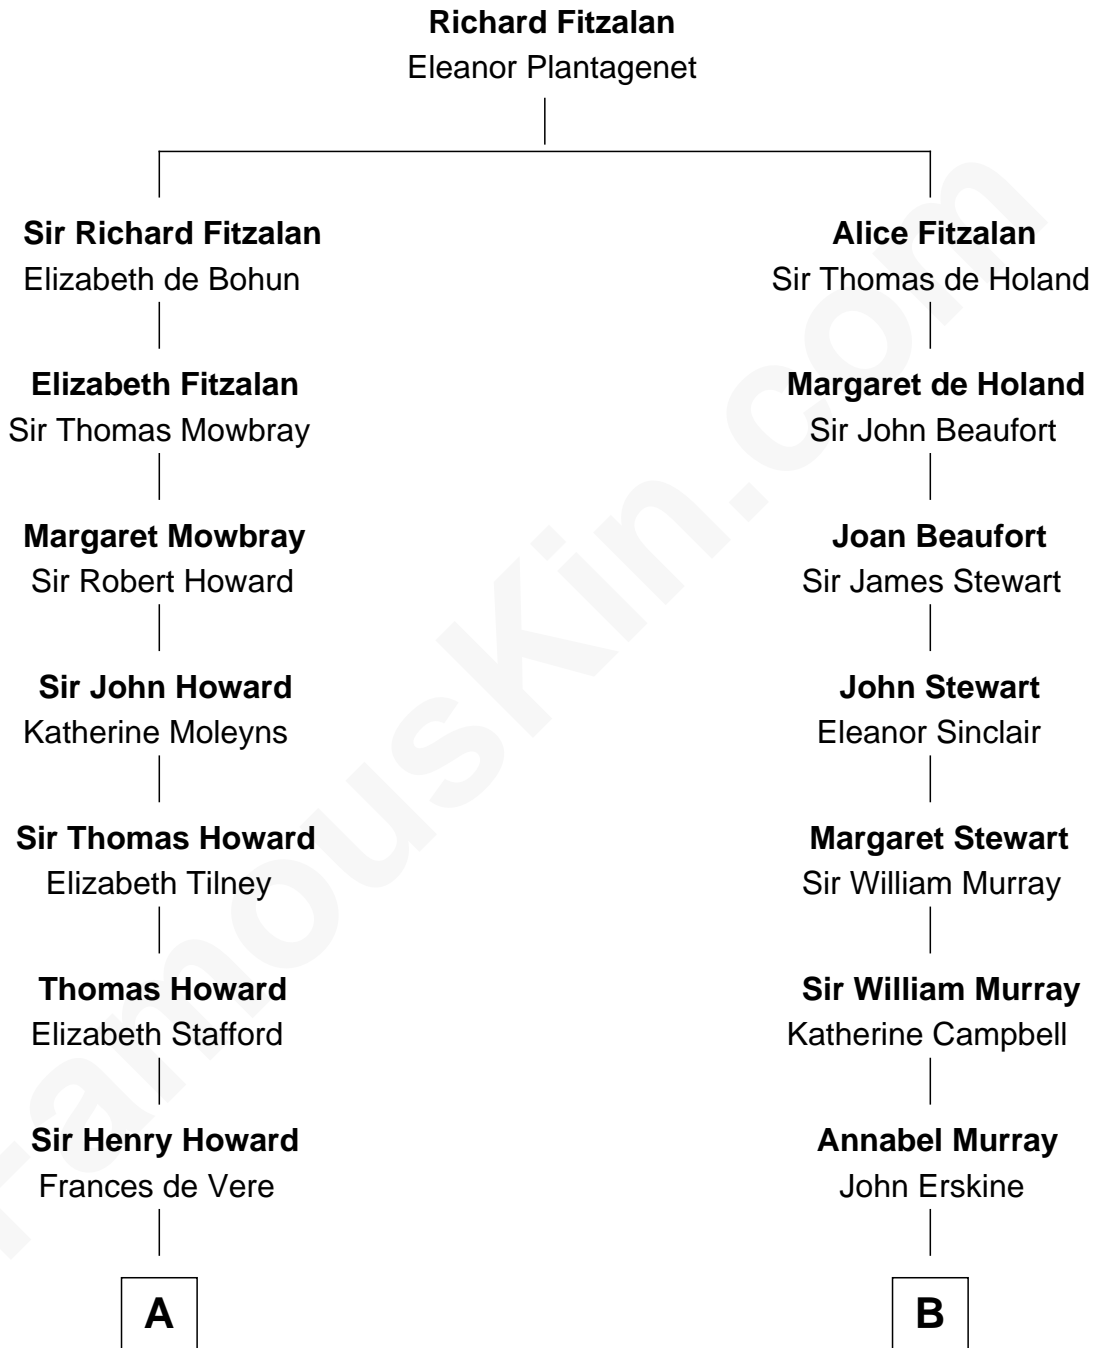

Major John Pitcairn

British Commander at Battle of Lexington