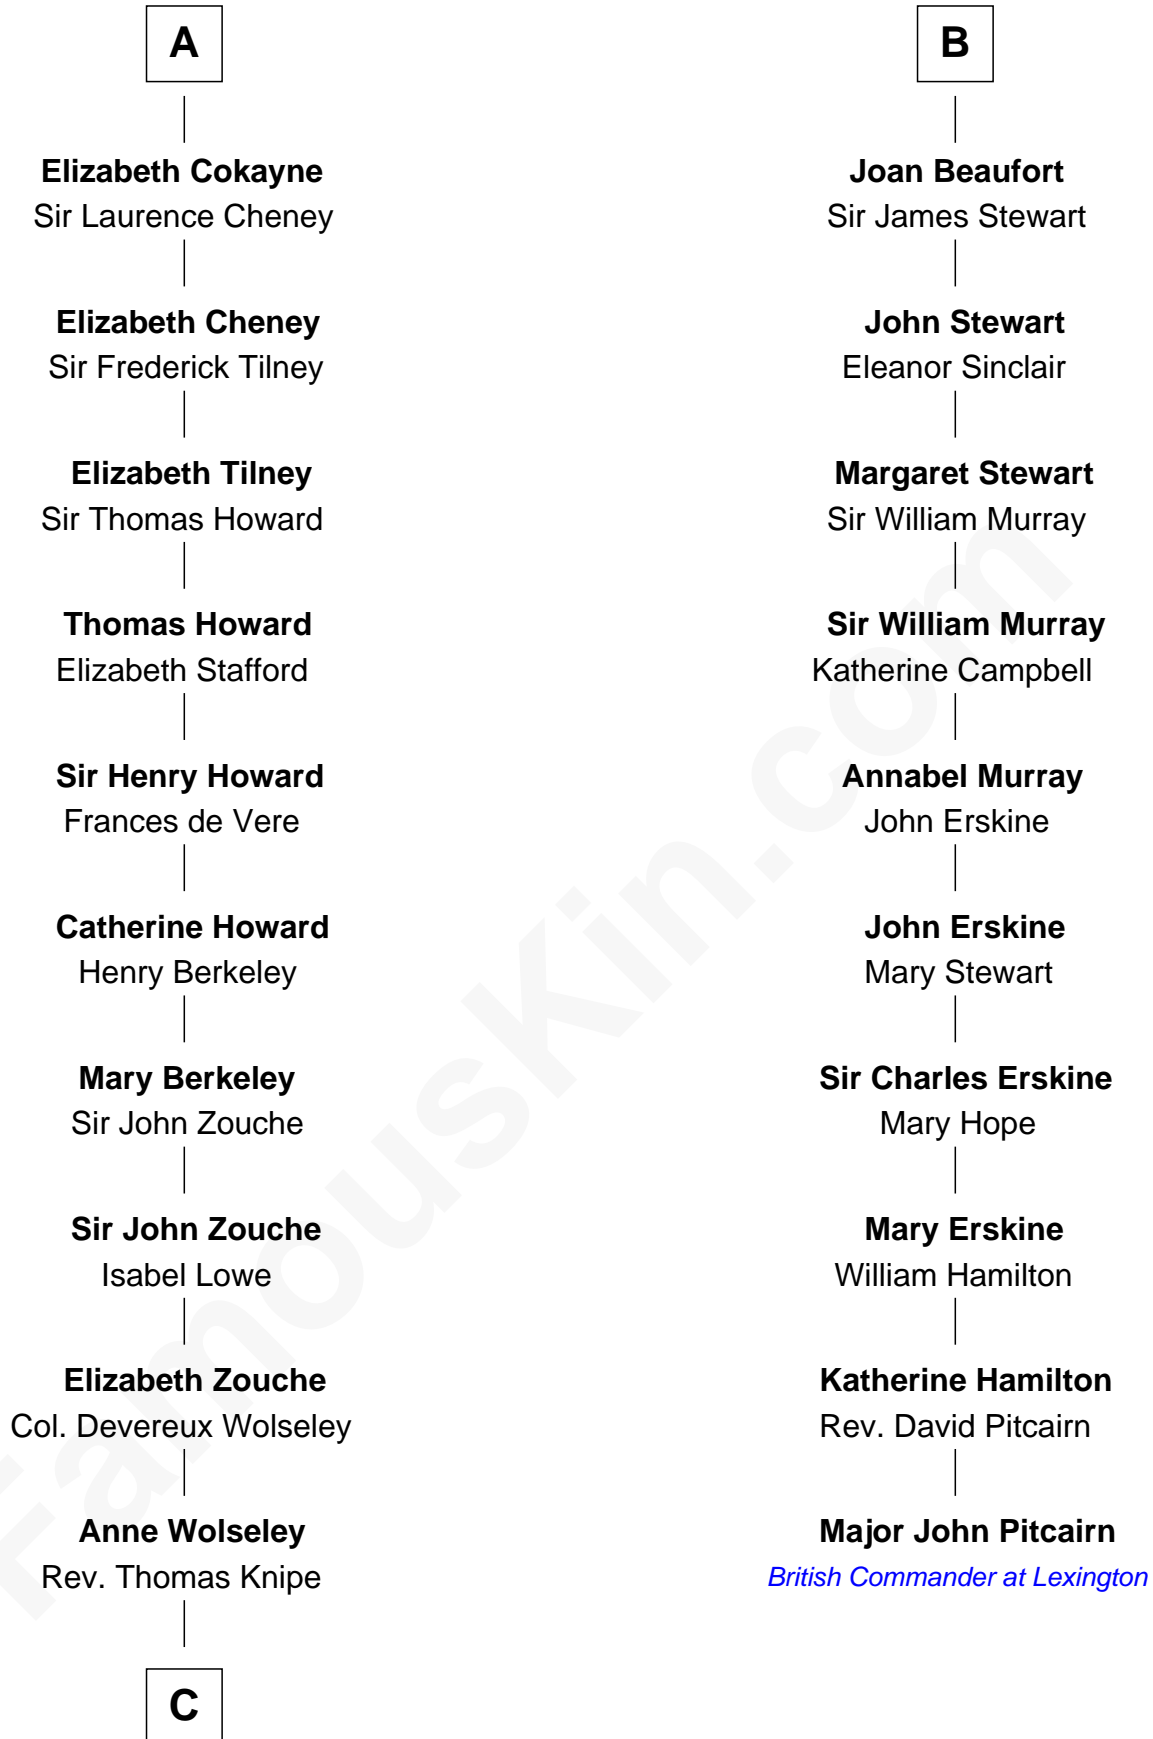

### Francis Scott Key

Author of "The Star Spangled Banner"

16th cousin 5 times removed of

### Major John Pitcairn

British Commander at Battle of Lexington

**Sir William Longespee**

Ela of Salisbury

**C**

—  
**Anne Knipe**

Michael Arnold

—  
**Alicia Arnold**

John Ross

—  
**Ann Arnold Ross**

Frances Key

—  
**John Ross Key**

Anne Phebe Penn Dagworthy Charlton

—  
**Francis Scott Key**

*Author of "The Star Spangled Banner"*

FamousKin.com