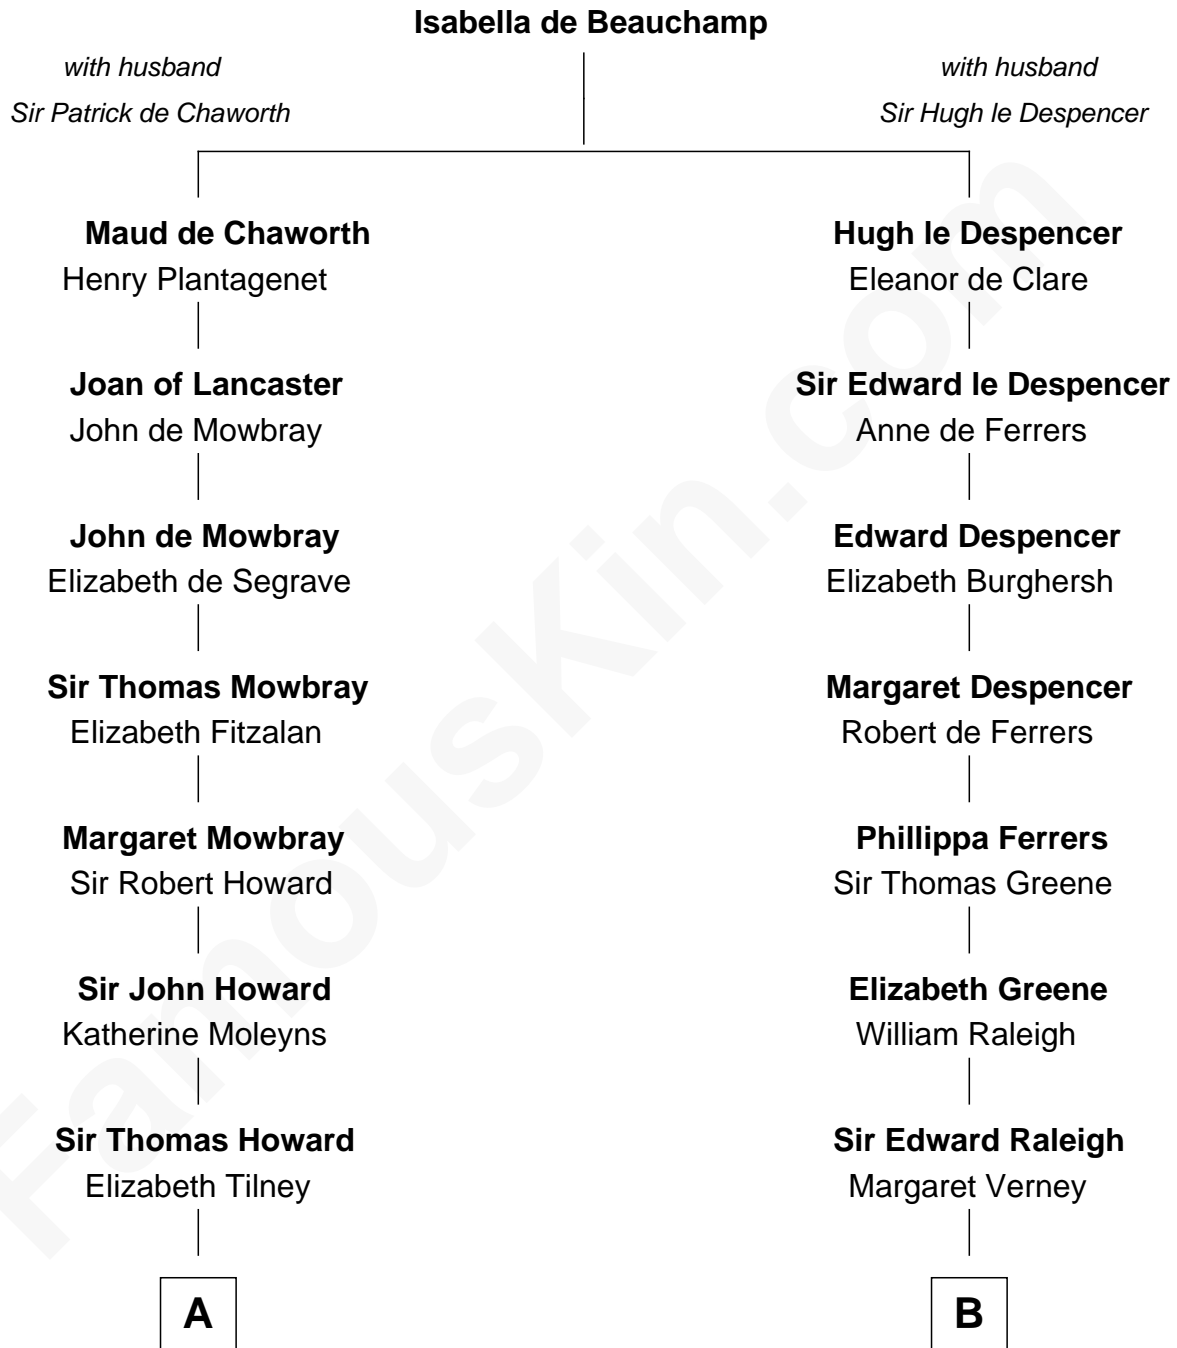

FamousKin.com

Relationship Chart of

Francis Scott Key

Author of "The Star Spangled Banner"

18th cousin 3 times removed of

Marilyn Monroe

Actress, Model, and Singer

C

John Ross Key

Anne Phebe Penn Dagworthy Charlton

Francis Scott Key

Author of "The Star Spangled Banner"

D

Samuel Elam Almy

Susan Bateman

Susan Bateman Almy

Charles Adams Gifford

Frederick Almy Gifford

Elizabeth Easton Tennant

Charles Stanley Gifford

Gladys Pearl Monroe

Marilyn Monroe

Actress, Model, and Singer