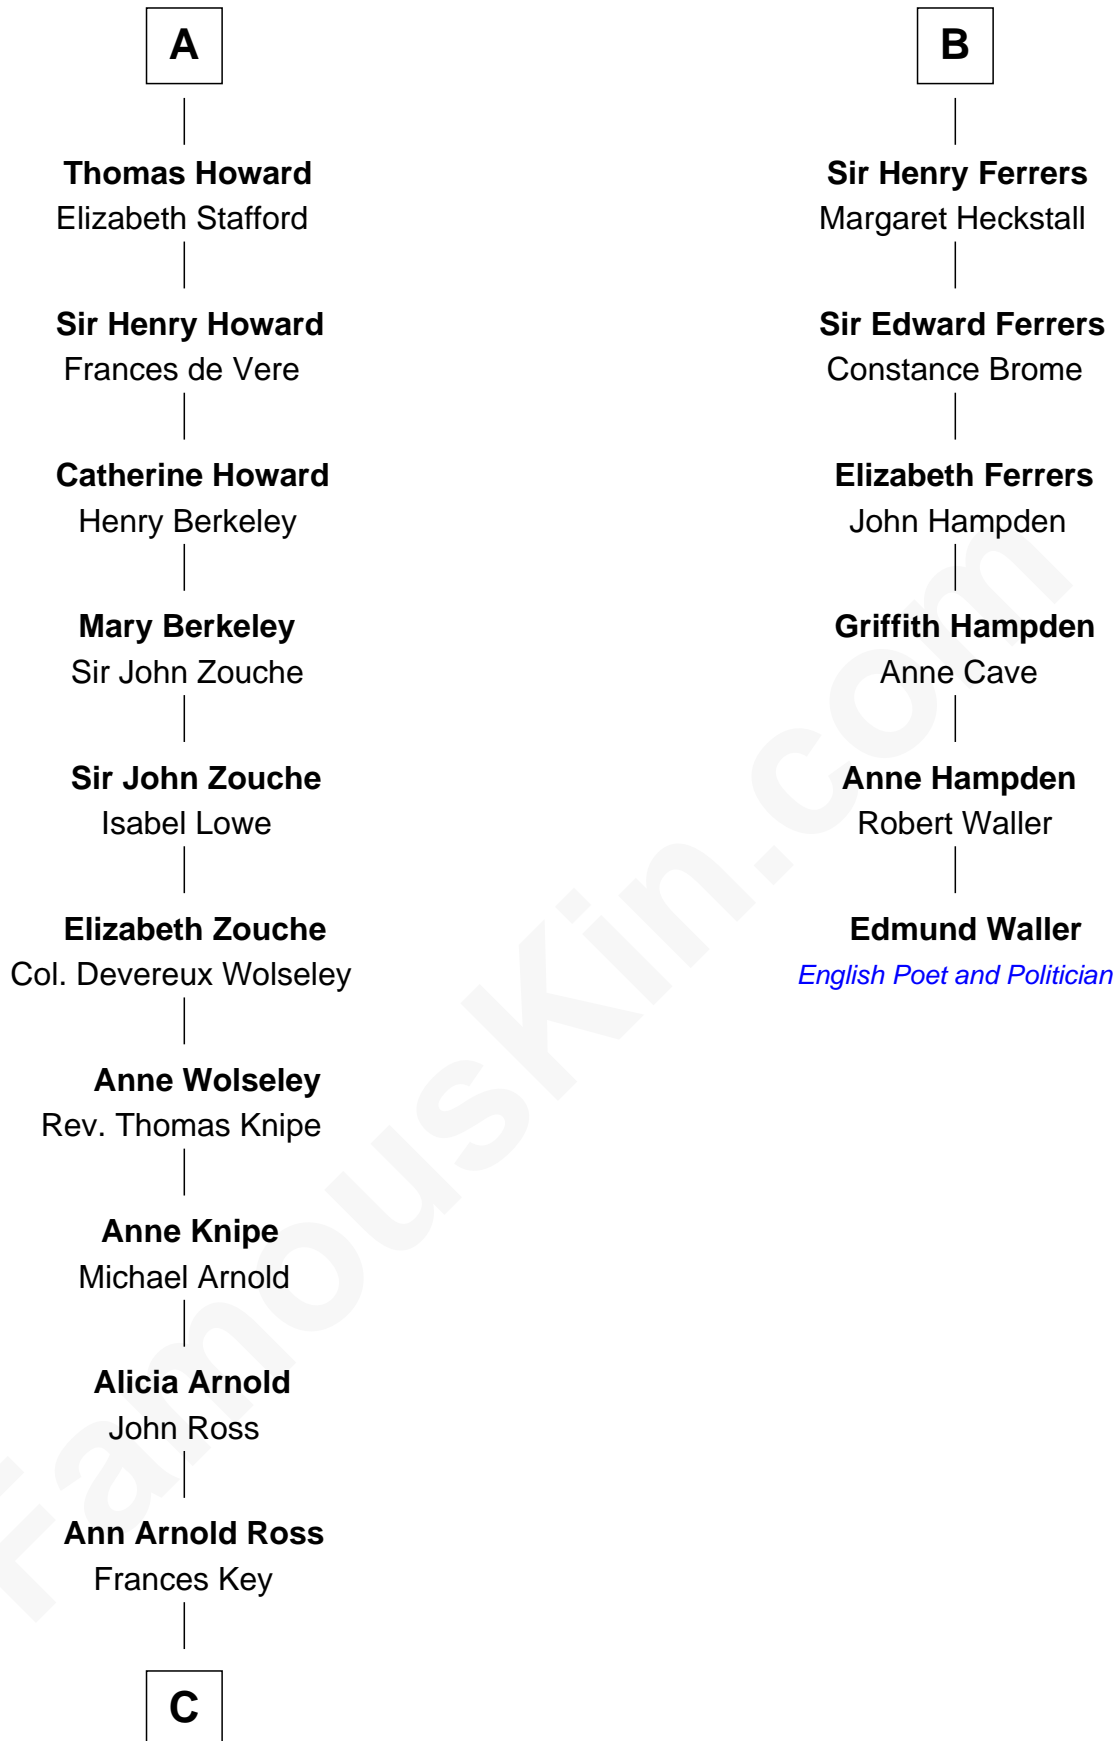

## Relationship Chart of

### Francis Scott Key

Author of "The Star Spangled Banner"

12th cousin 6 times removed of

**Edmund Waller**

English Poet and Politician

**Eleanor of Castile**  
Edward I, King of England

**C**

—  
**John Ross Key**

Anne Phebe Penn Dagworthy Charlton

—  
**Francis Scott Key**

*Author of "The Star Spangled Banner"*

FamousKin.com