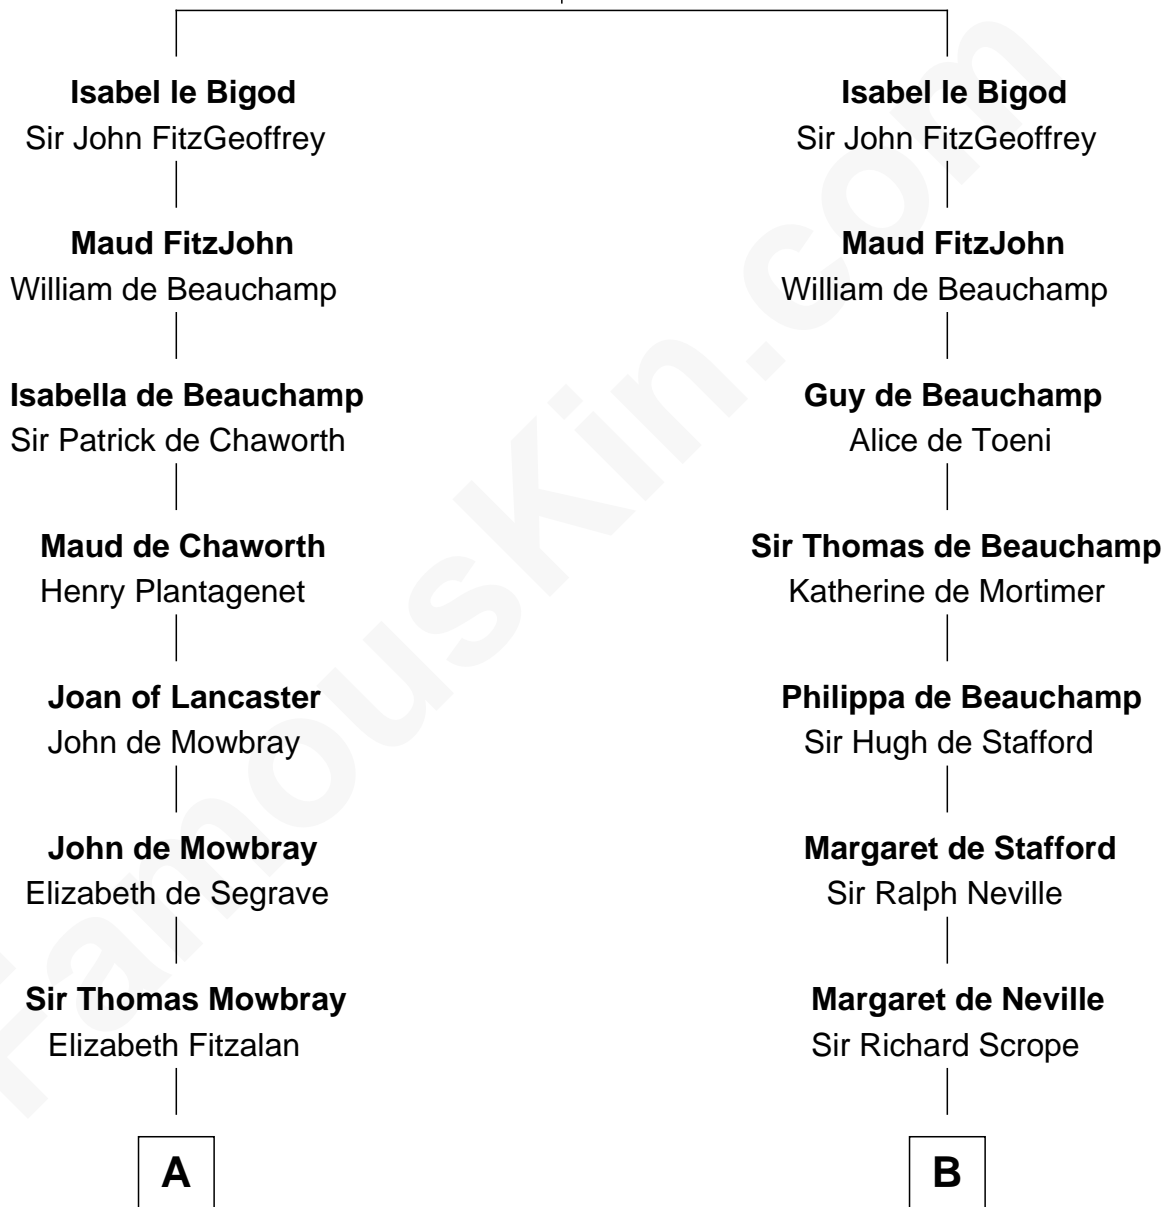

FamousKin.com

Relationship Chart of

Francis Scott Key

Author of "The Star Spangled Banner"

21st cousin of

Admiral Richard Byrd
Polar Explorer

Hugh le Bigod
Maud Marshal

C

Anne Knipe
Michael Arnold

Alicia Arnold
John Ross

Ann Arnold Ross
Frances Key

John Ross Key
Anne Phebe Penn Dagworthy Charlton

Francis Scott Key
Author of "The Star Spangled Banner"

D

Benjamin Harrison
Evelyn Taylor Byrd