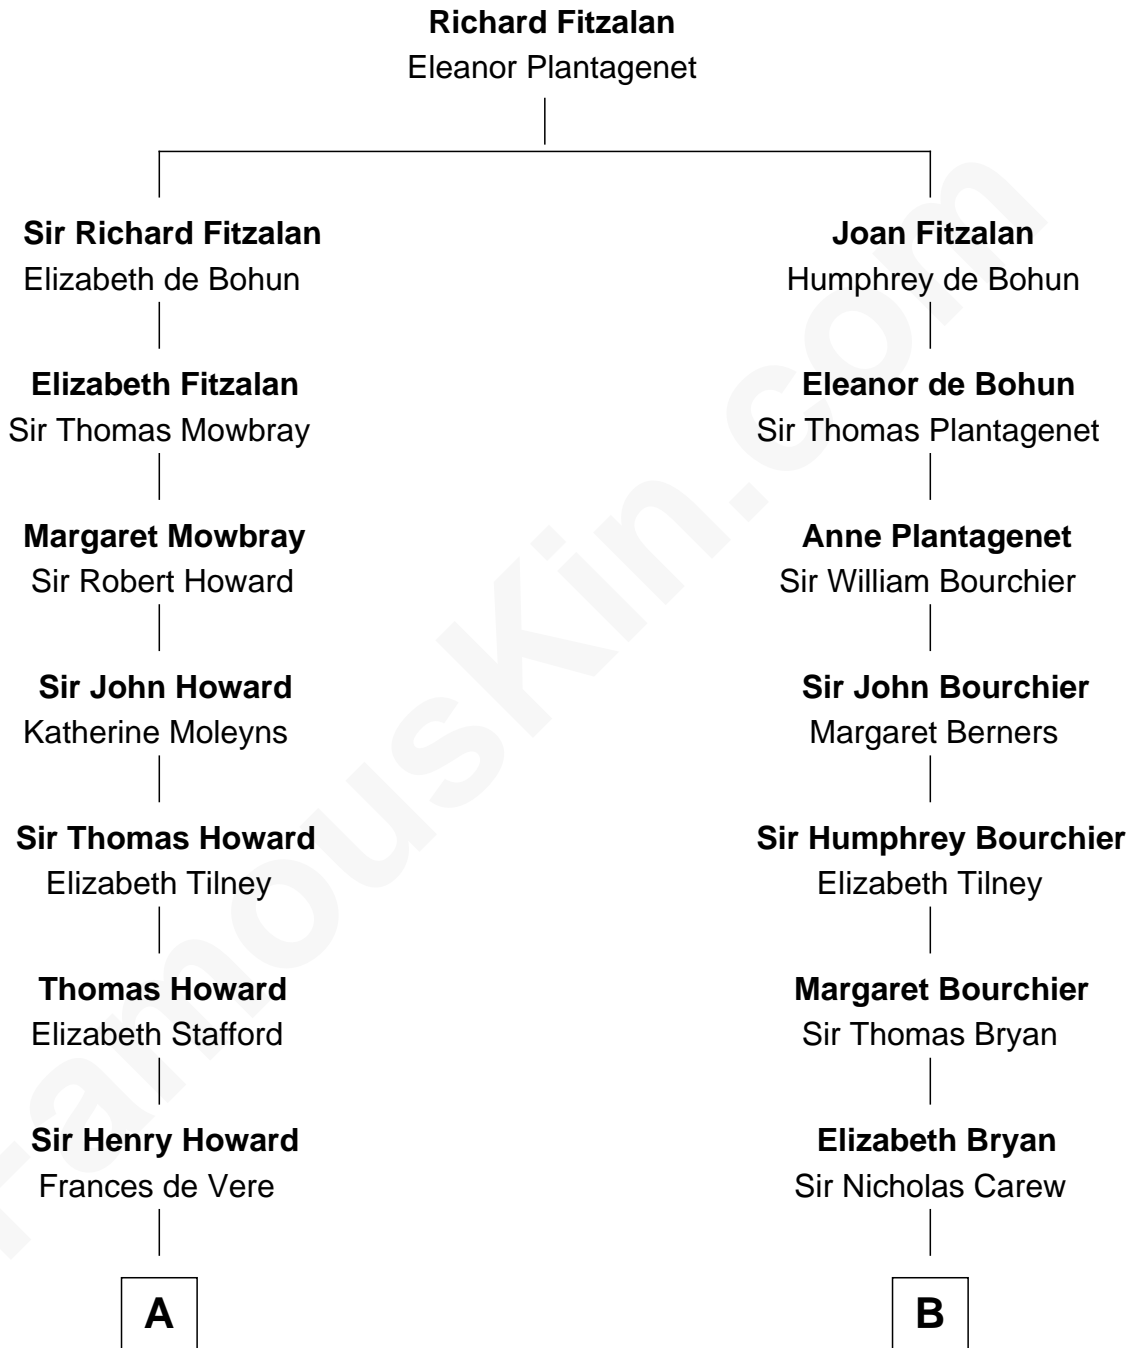

FamousKin.com

Relationship Chart of

Francis Scott Key

Author of "The Star Spangled Banner"

14th cousin 2 times removed of

Robert Treat Paine

Signer of the Declaration of Independence

A

Catherine Howard

Henry Berkeley

Mary Berkeley

Sir John Zouche

Sir John Zouche

Isabel Lowe

Elizabeth Zouche

Col. Devereux Wolseley