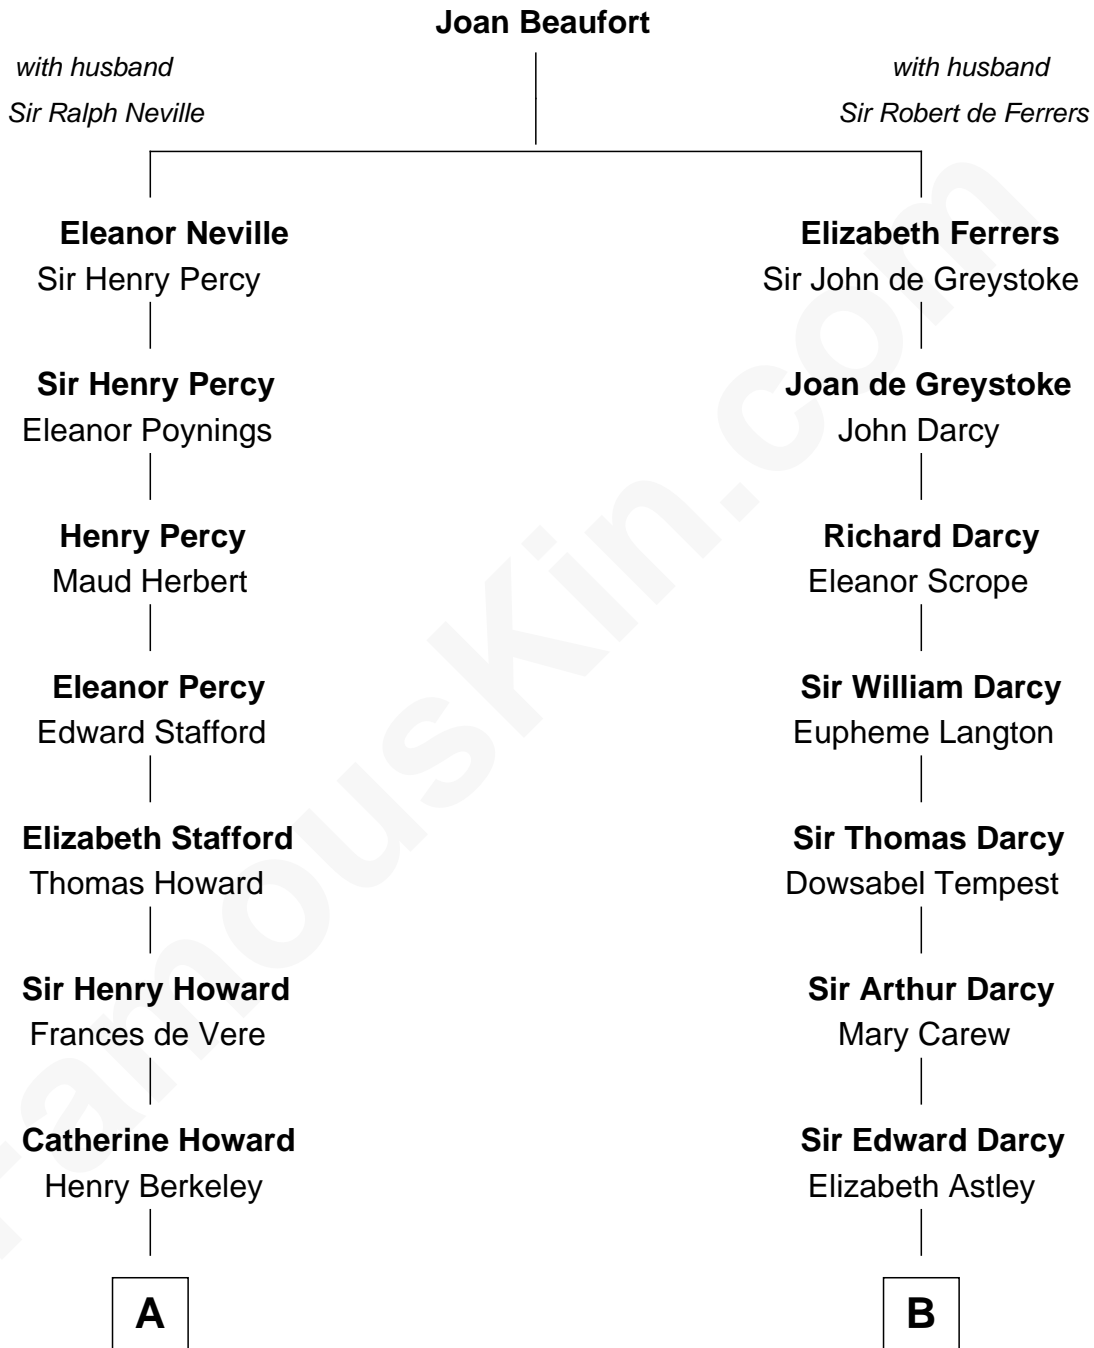

FamousKin.com

Relationship Chart of

Francis Scott Key

Author of "The Star Spangled Banner"

12th cousin 3 times removed of

Robert Treat Paine

Signer of the Declaration of Independence

A

Mary Berkeley
Sir John Zouche

Sir John Zouche
Isabel Lowe

Elizabeth Zouche
Col. Devereux Wolseley

Anne Wolseley
Rev. Thomas Knipe

Anne Knipe
Michael Arnold

Alicia Arnold
John Ross

Ann Arnold Ross
Frances Key

John Ross Key
Anne Phebe Penn Dagworthy Charlton

Francis Scott Key
Author of "The Star Spangled Banner"

B

Isabella Darcy
John Launce

Mary Launce
Rev. John Sherman

Abigail Sherman
Rev. Samuel Willard

Abigail Willard
Rev. Samuel Treat