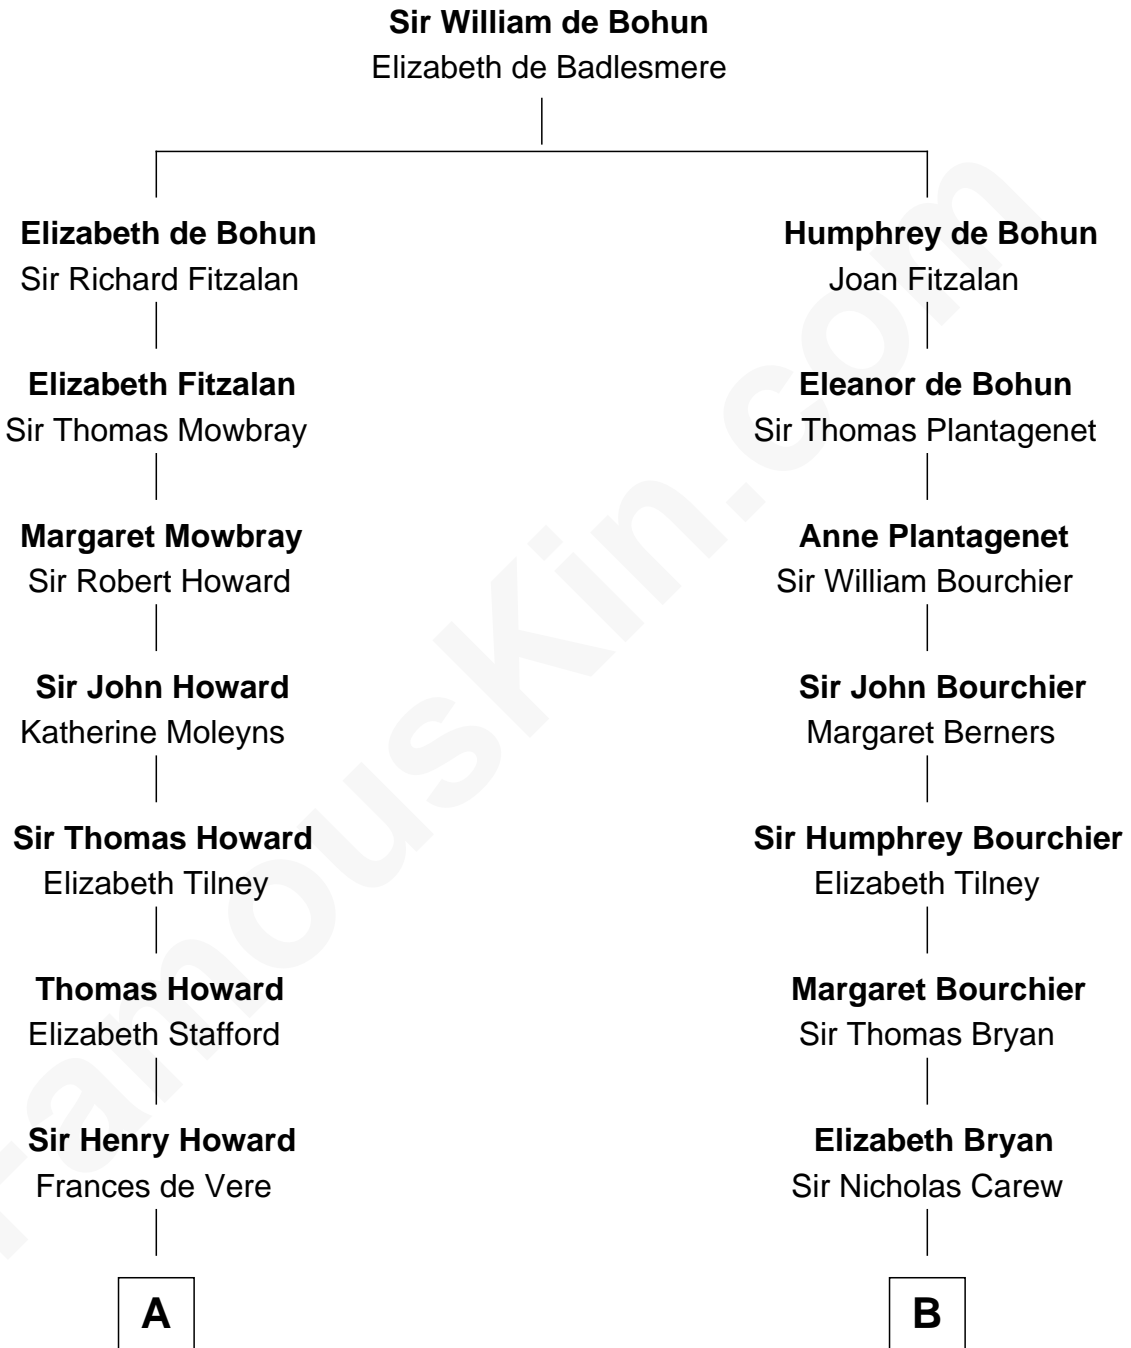

FamousKin.com

Relationship Chart of

Francis Scott Key

Author of "The Star Spangled Banner"

14th cousin 2 times removed of

Robert Treat Paine

Signer of the Declaration of Independence

A

Catherine Howard

Henry Berkeley

Mary Berkeley

Sir John Zouche

Sir John Zouche

Isabel Lowe

Elizabeth Zouche

Col. Devereux Wolseley