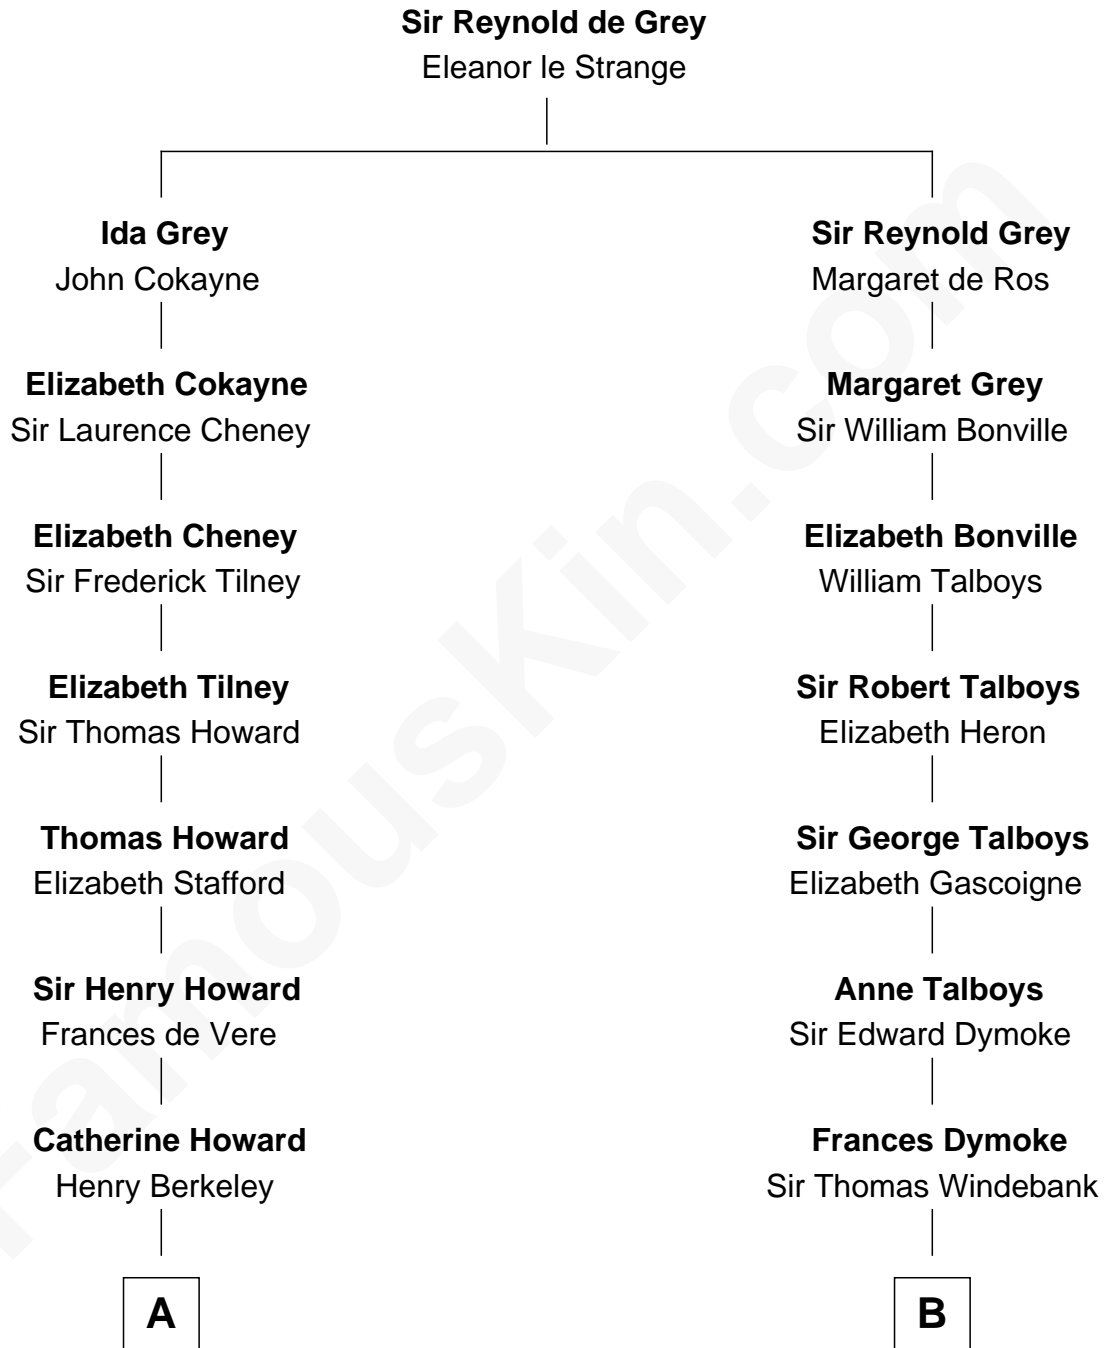

FamousKin.com

Relationship Chart of

Francis Scott Key

Author of "The Star Spangled Banner"

12th cousin 3 times removed of

Thomas Nelson

Signer of the Declaration of Independence

A