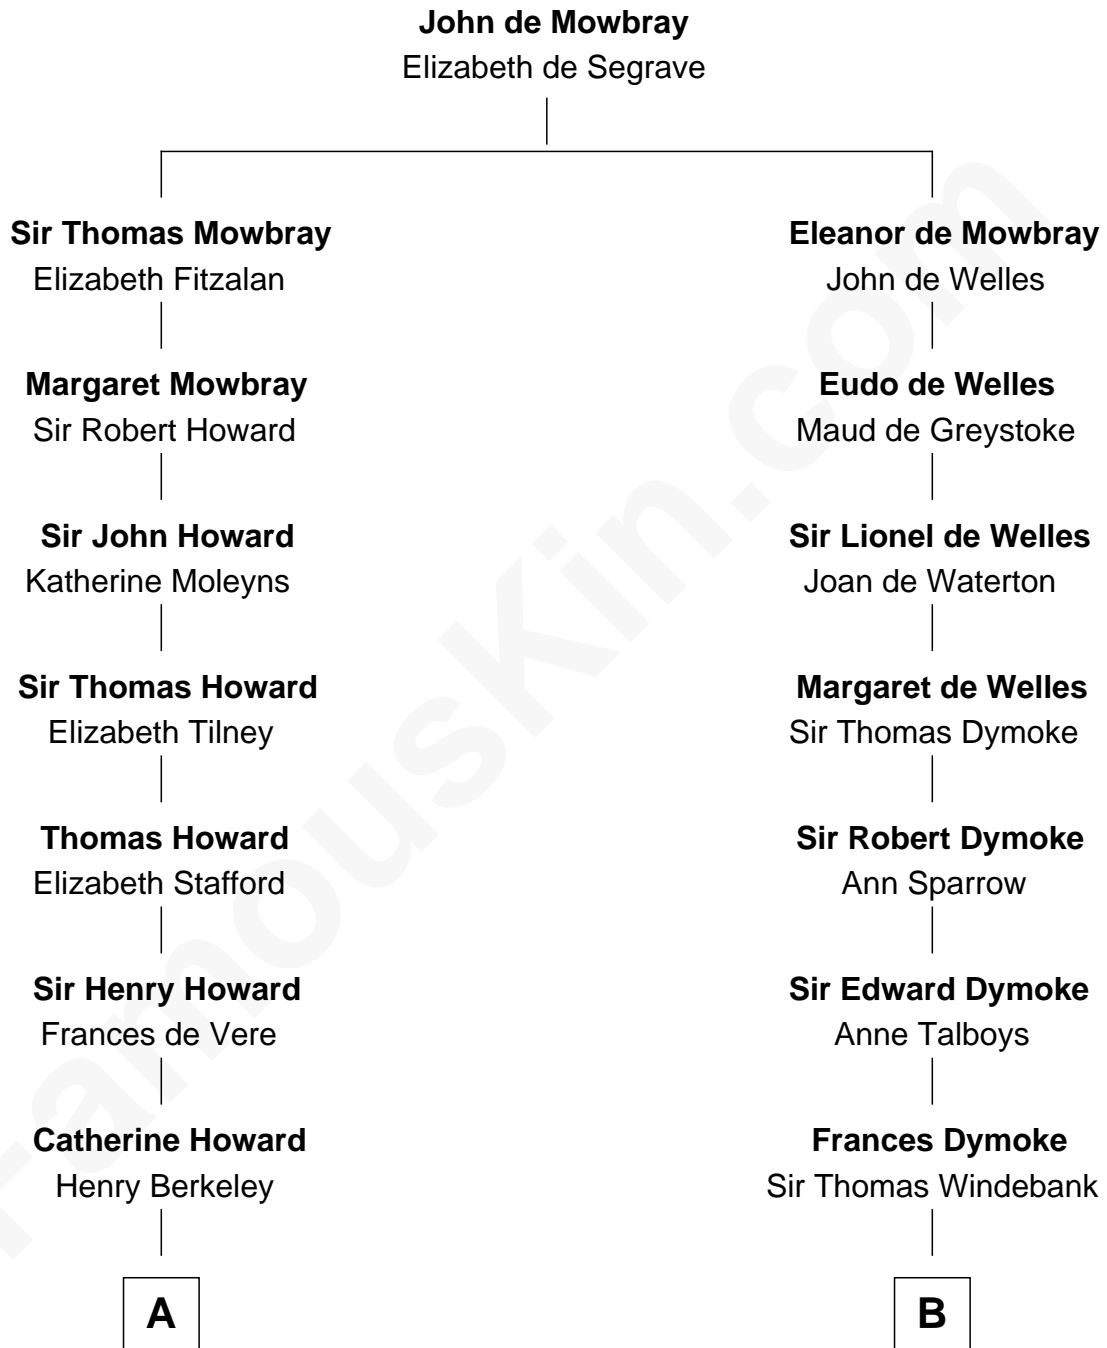

FamousKin.com

Relationship Chart of

Francis Scott Key

Author of "The Star Spangled Banner"

12th cousin 3 times removed of

Thomas Nelson

Signer of the Declaration of Independence

A

Mary Berkeley
Sir John Zouche

Sir John Zouche
Isabel Lowe

Elizabeth Zouche
Col. Devereux Wolseley

Anne Wolseley
Rev. Thomas Knipe

Anne Knipe
Michael Arnold

Alicia Arnold
John Ross

Ann Arnold Ross
Frances Key

John Ross Key
Anne Phebe Penn Dagworthy Charlton

Francis Scott Key
Author of "The Star Spangled Banner"

B

Mildred Windebank
Robert Reade

Col. George Reade
Elizabeth Martiau

Robert Reade
Mary Lilly

Margaret Reade
Thomas Nelson