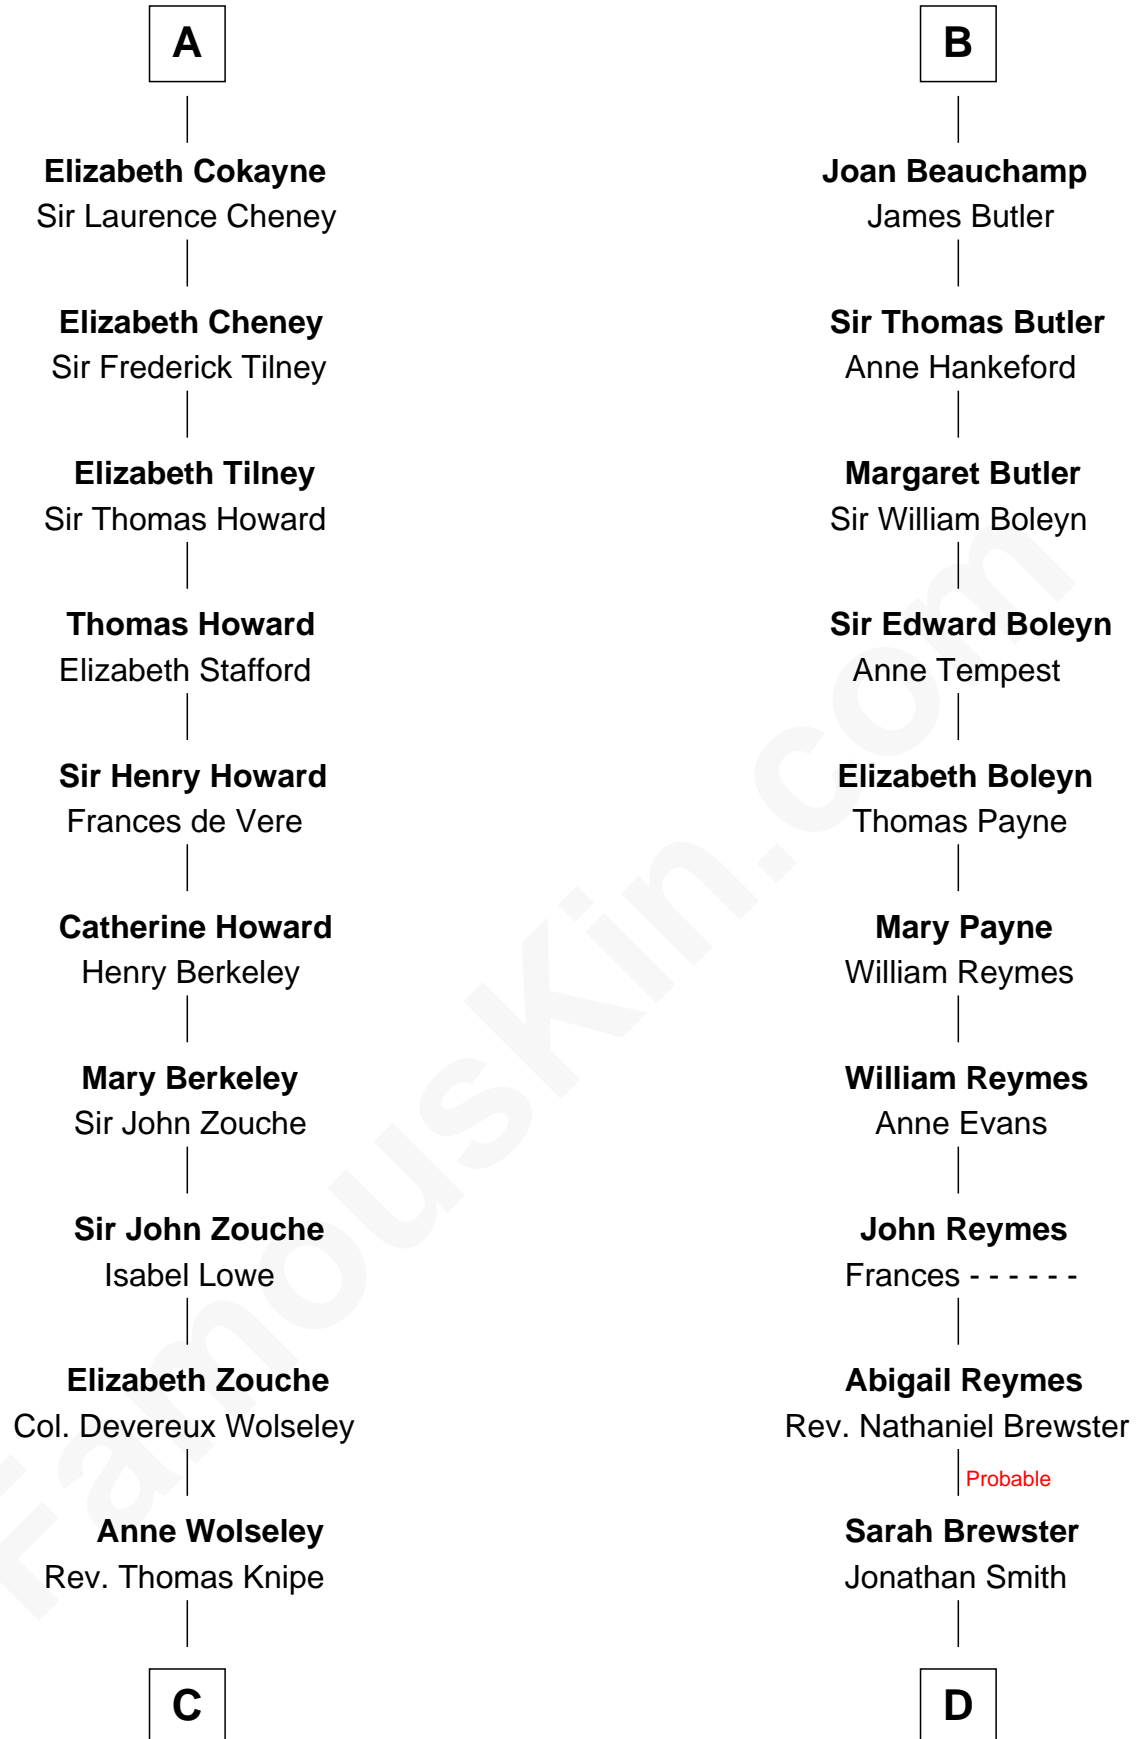

## Relationship Chart of

### Francis Scott Key

*Author of "The Star Spangled Banner"*

19th cousin 2 times removed of

### William Floyd

*Signer of the Declaration of Independence*

**C**

**Anne Knipe**  
Michael Arnold

**Alicia Arnold**  
John Ross

**Ann Arnold Ross**  
Frances Key

**John Ross Key**  
Anne Phebe Penn Dagworthy Charlton