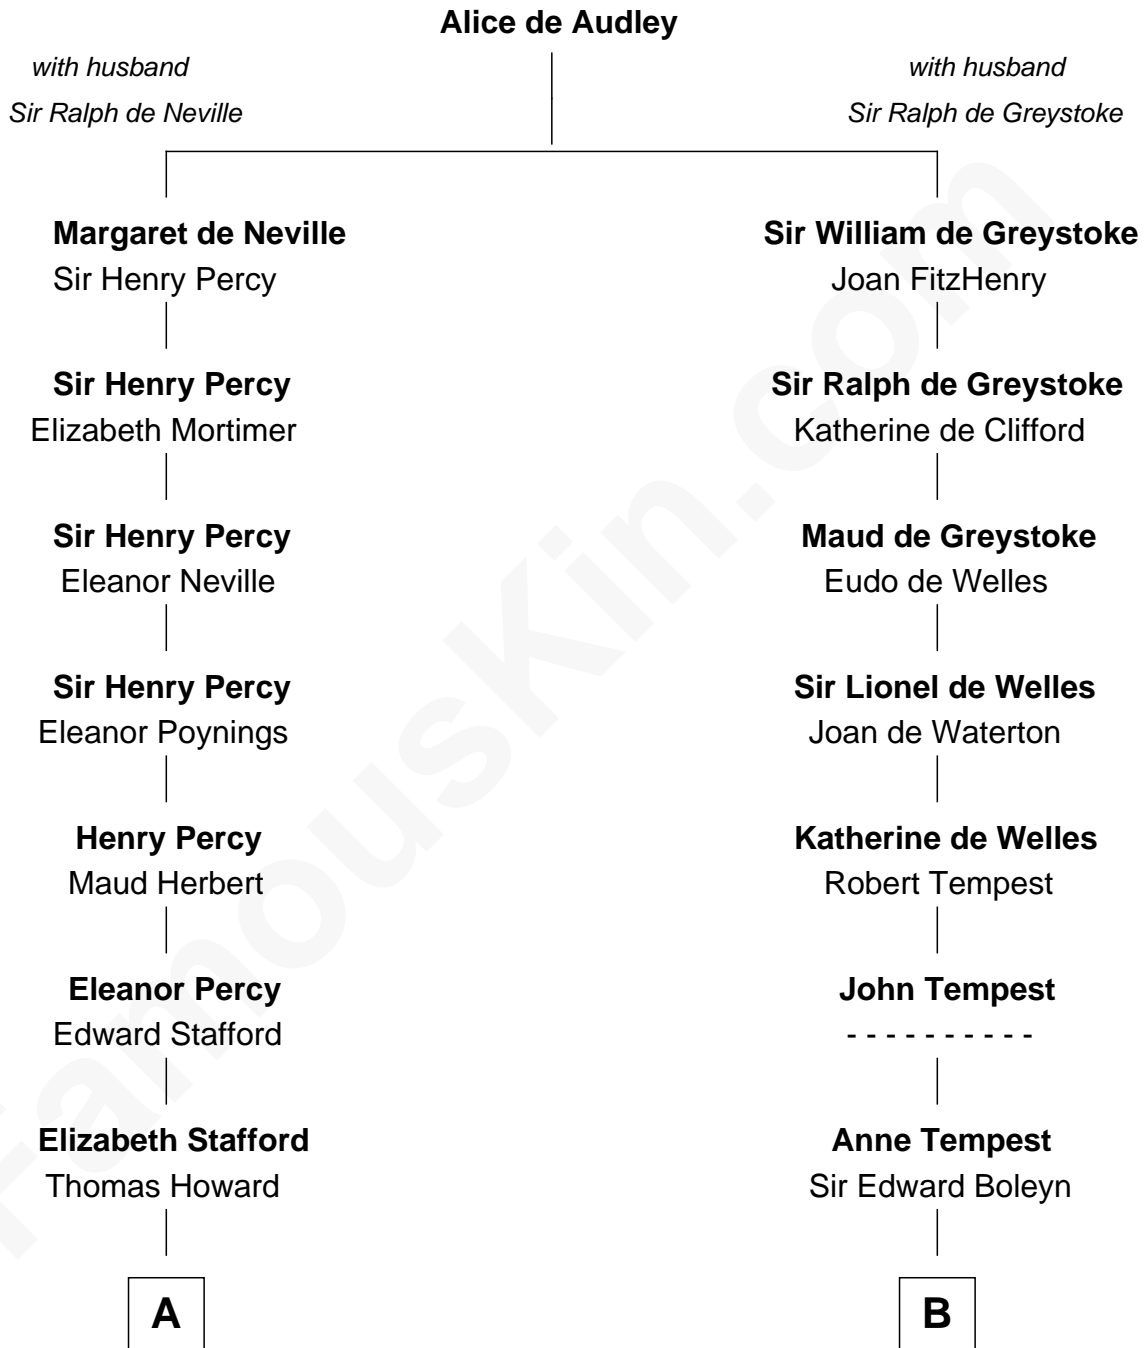

FamousKin.com

Relationship Chart of

Francis Scott Key

Author of "The Star Spangled Banner"

15th cousin 2 times removed of

William Floyd

Signer of the Declaration of Independence

A

Sir Henry Howard

Frances de Vere

Catherine Howard

Henry Berkeley

Mary Berkeley

Sir John Zouche

Sir John Zouche

Isabel Lowe