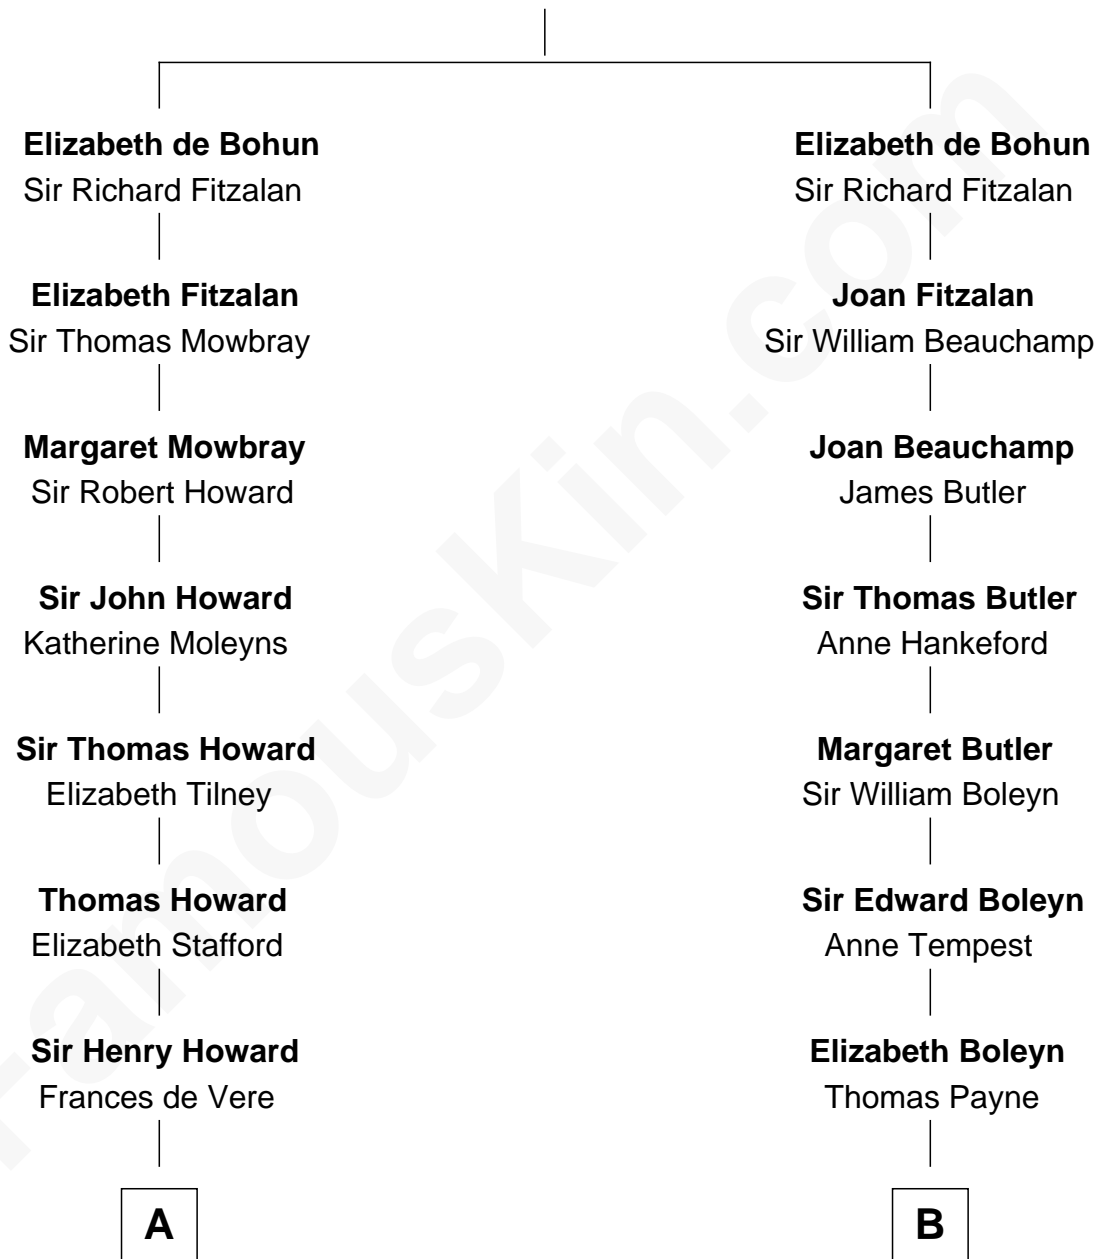

FamousKin.com

Relationship Chart of

Francis Scott Key

Author of "The Star Spangled Banner"

14th cousin 2 times removed of

William Floyd

Signer of the Declaration of Independence

Elizabeth de Badlesmere

Sir William de Bohun

A

Catherine Howard

Henry Berkeley

Mary Berkeley

Sir John Zouche

Sir John Zouche

Isabel Lowe