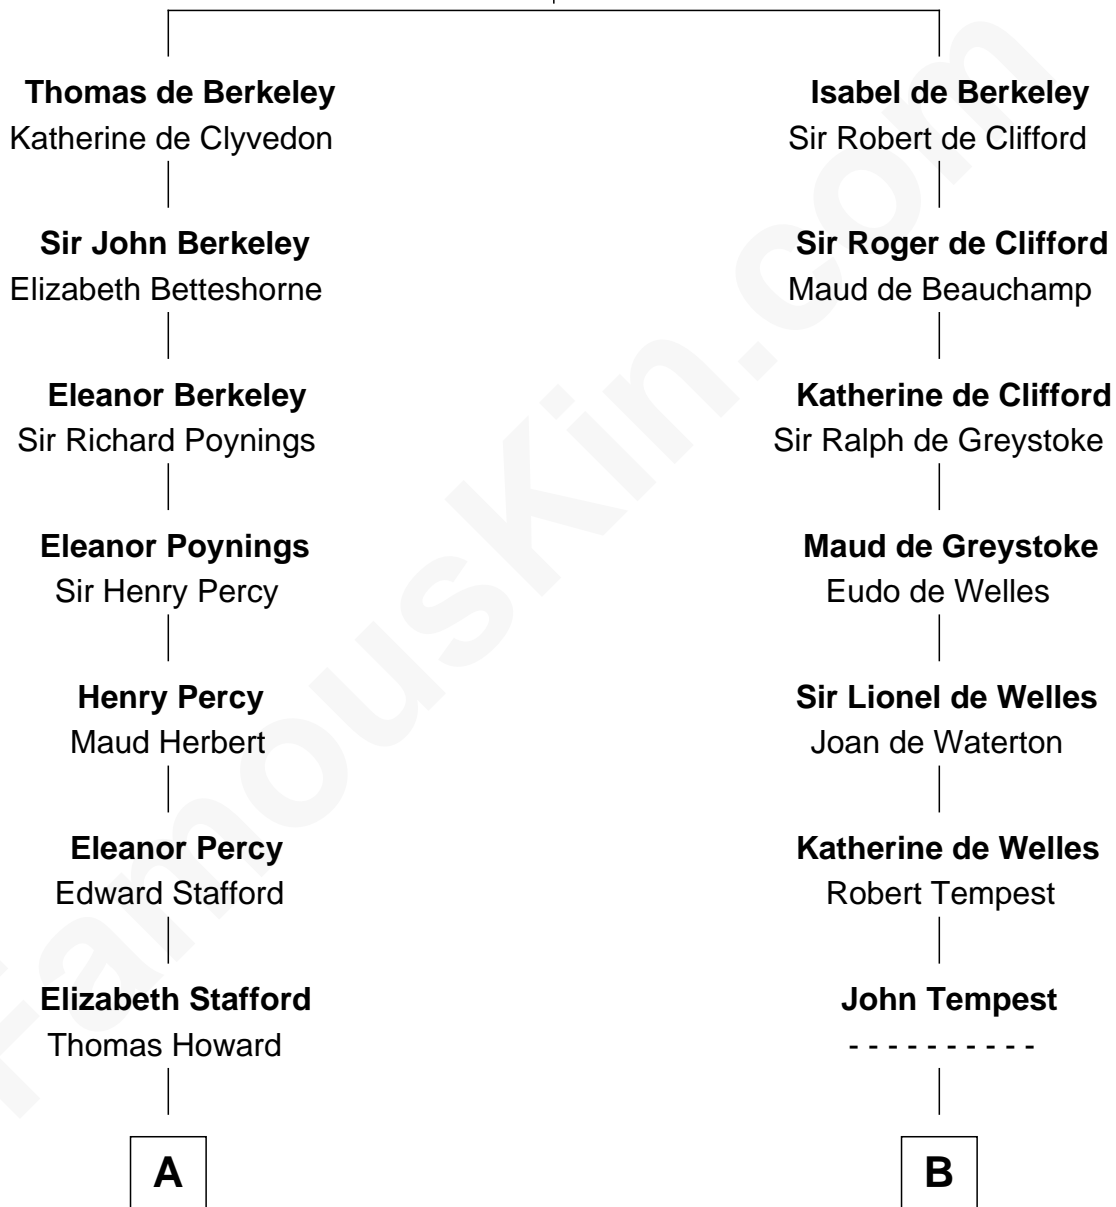

## Relationship Chart of

### Francis Scott Key

*Author of "The Star Spangled Banner"*

16th cousin 1 time removed of

### William Floyd

*Signer of the Declaration of Independence*

**Sir Maurice de Berkeley**

Eve la Zouche

**A**

**Sir Henry Howard**

Frances de Vere

**Catherine Howard**

Henry Berkeley

**Mary Berkeley**

Sir John Zouche

**Sir John Zouche**

Isabel Lowe

**Elizabeth Zouche**

Col. Devereux Wolseley

**Anne Wolseley**