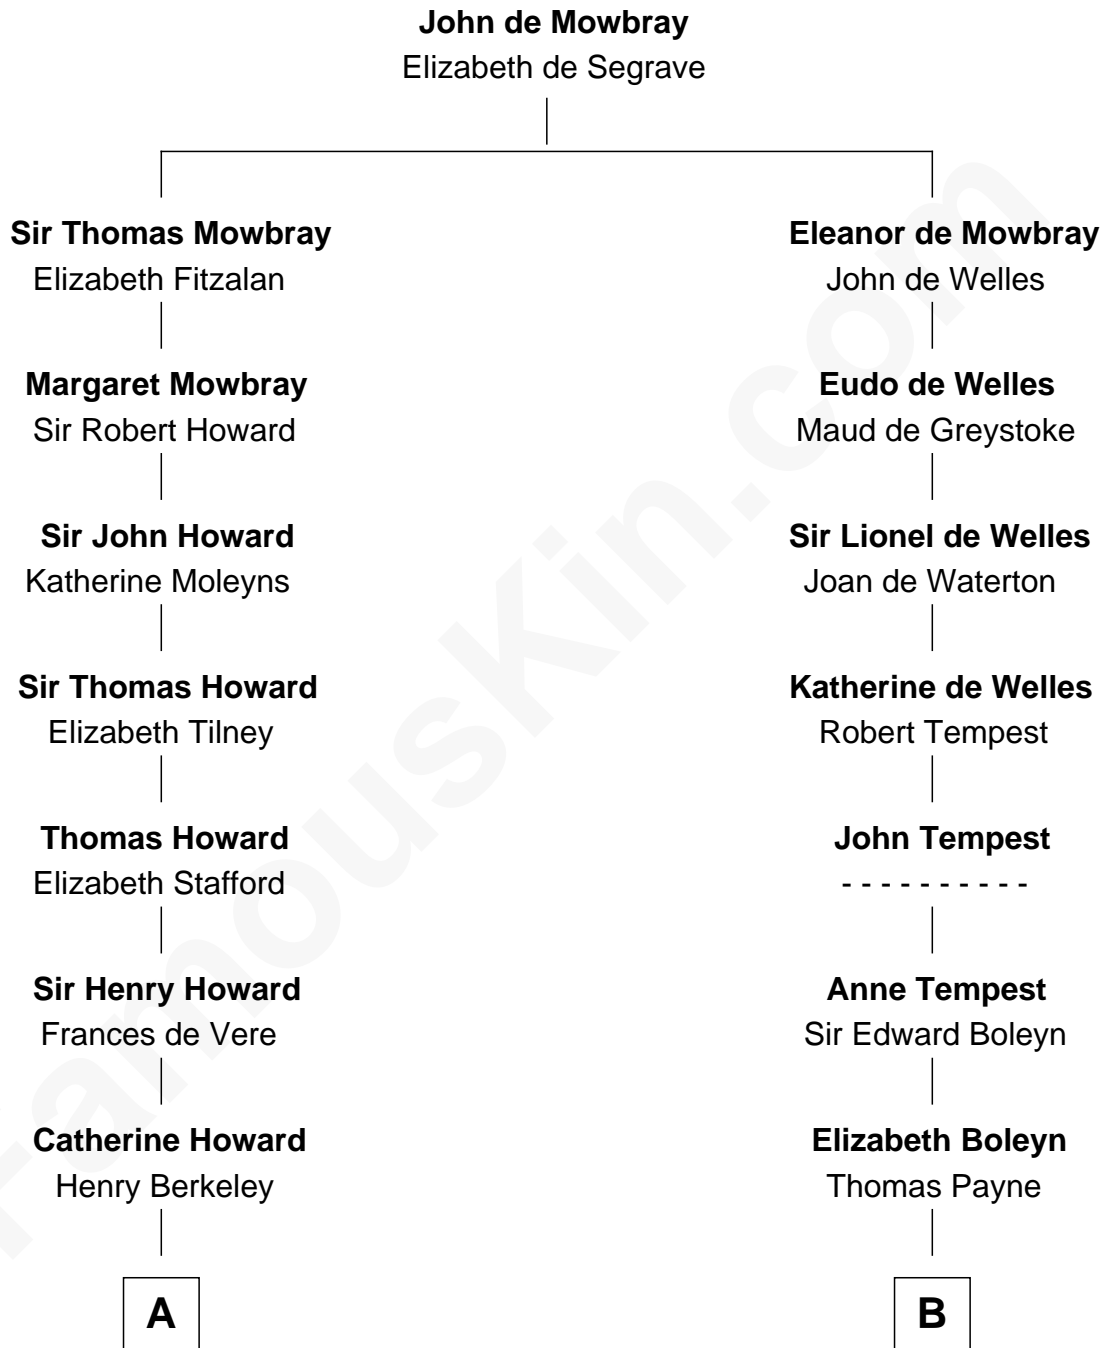

FamousKin.com

Relationship Chart of

Francis Scott Key

Author of "The Star Spangled Banner"

14th cousin 1 time removed of

William Floyd

Signer of the Declaration of Independence

A

Mary Berkeley
Sir John Zouche

Sir John Zouche
Isabel Lowe

Elizabeth Zouche
Col. Devereux Wolseley

Anne Wolseley
Rev. Thomas Knipe

Anne Knipe
Michael Arnold

Alicia Arnold
John Ross

Ann Arnold Ross
Frances Key

Probable

Sarah Brewster
Jonathan Smith

Jonathan Smith
Elizabeth Platt

Tabitha Smith
Nicholl Floyd

William Floyd
Signer of Declaration of Independence