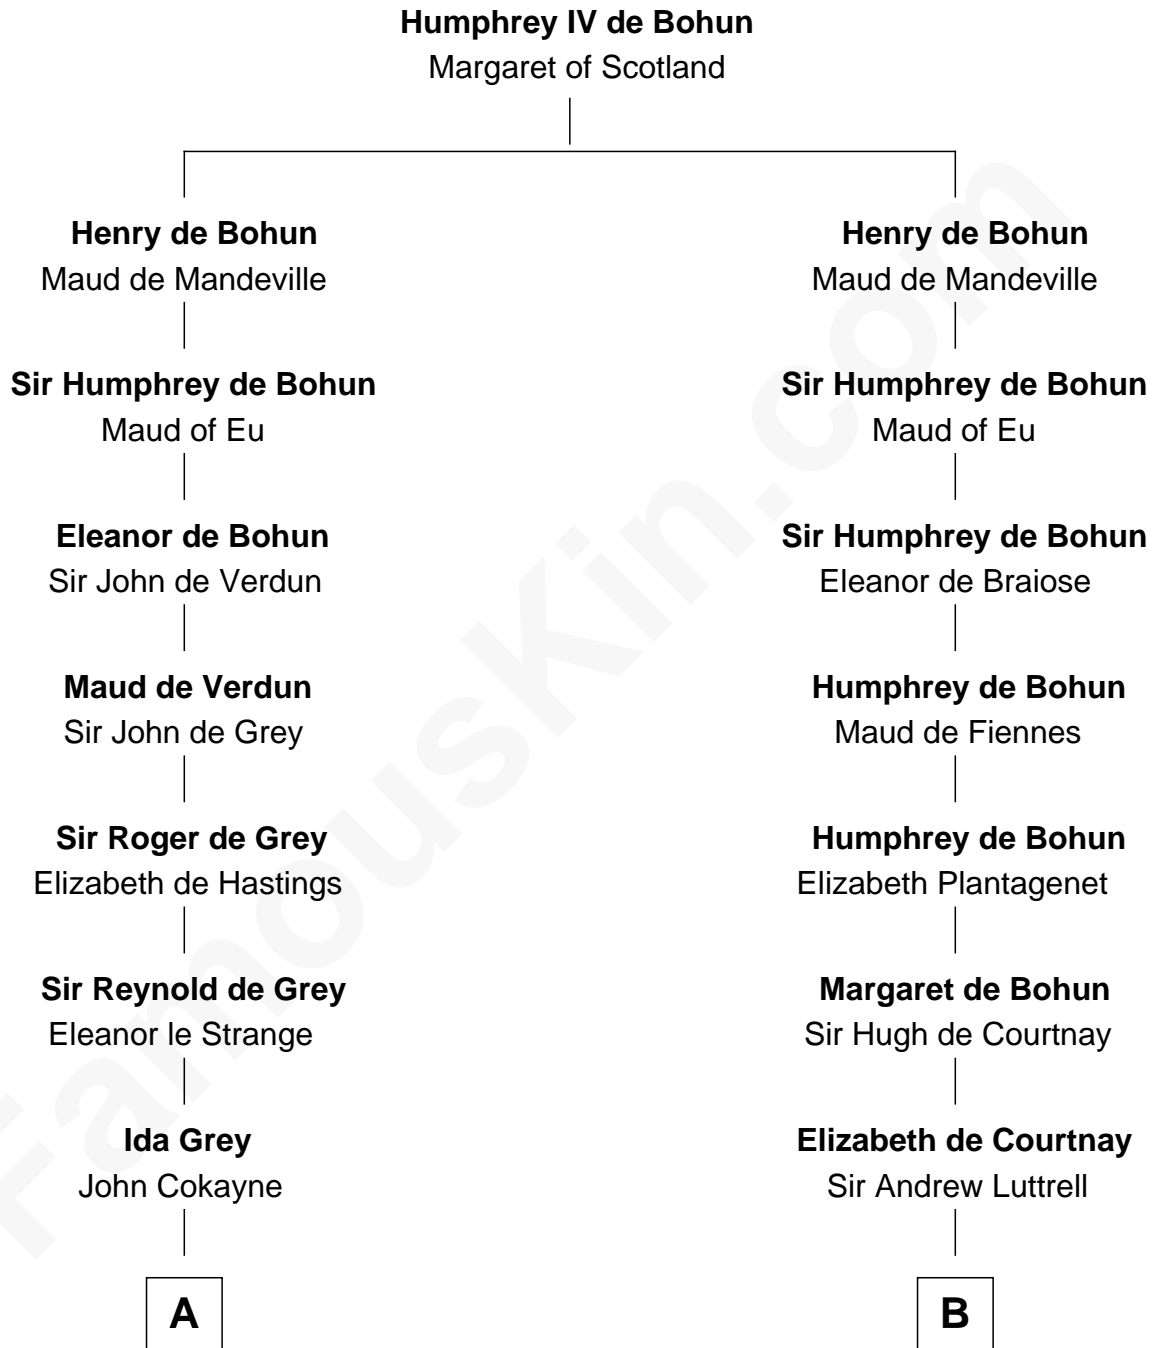

General William Whipple

Signer of the Declaration of Independence