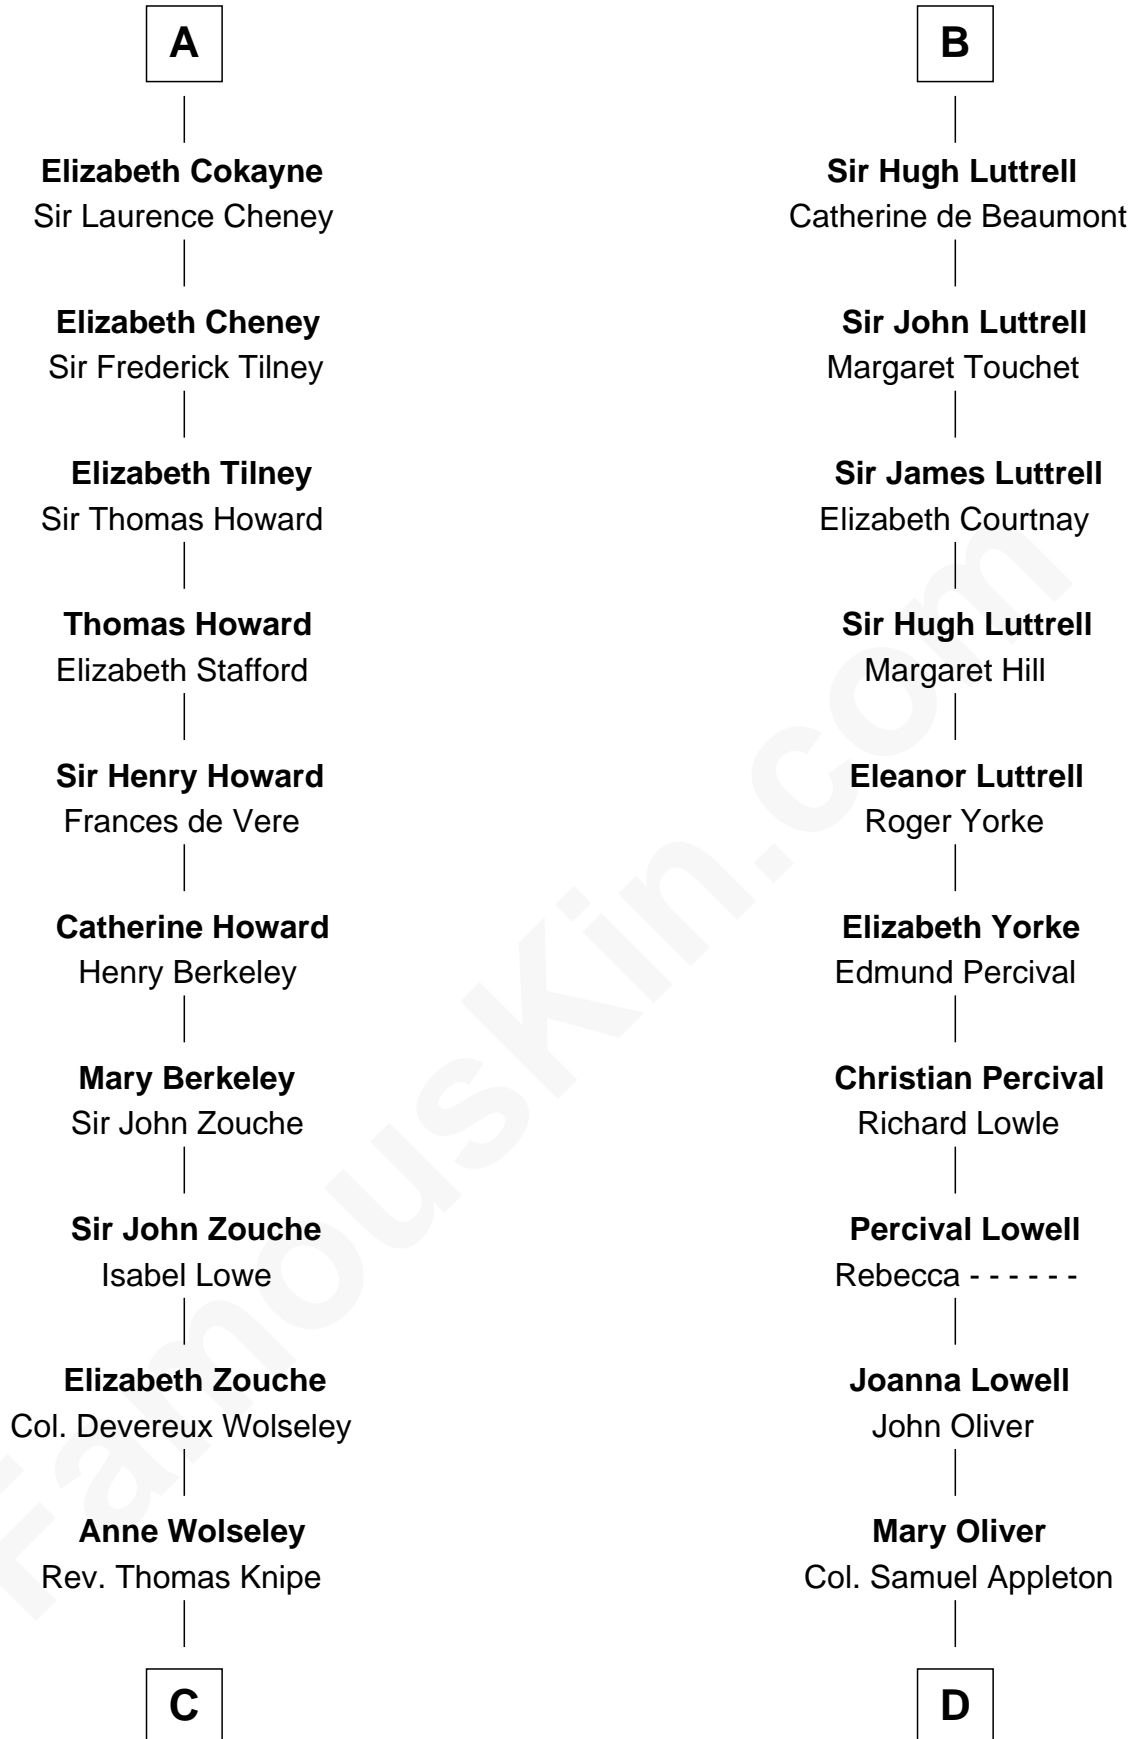

## Relationship Chart of

### Francis Scott Key

Author of "The Star Spangled Banner"

19th cousin 2 times removed of

### General William Whipple

Signer of the Declaration of Independence

**C**

**Anne Knipe**  
Michael Arnold

**Alicia Arnold**  
John Ross

**Ann Arnold Ross**  
Frances Key

**John Ross Key**  
Anne Phebe Penn Dagworthy Charlton