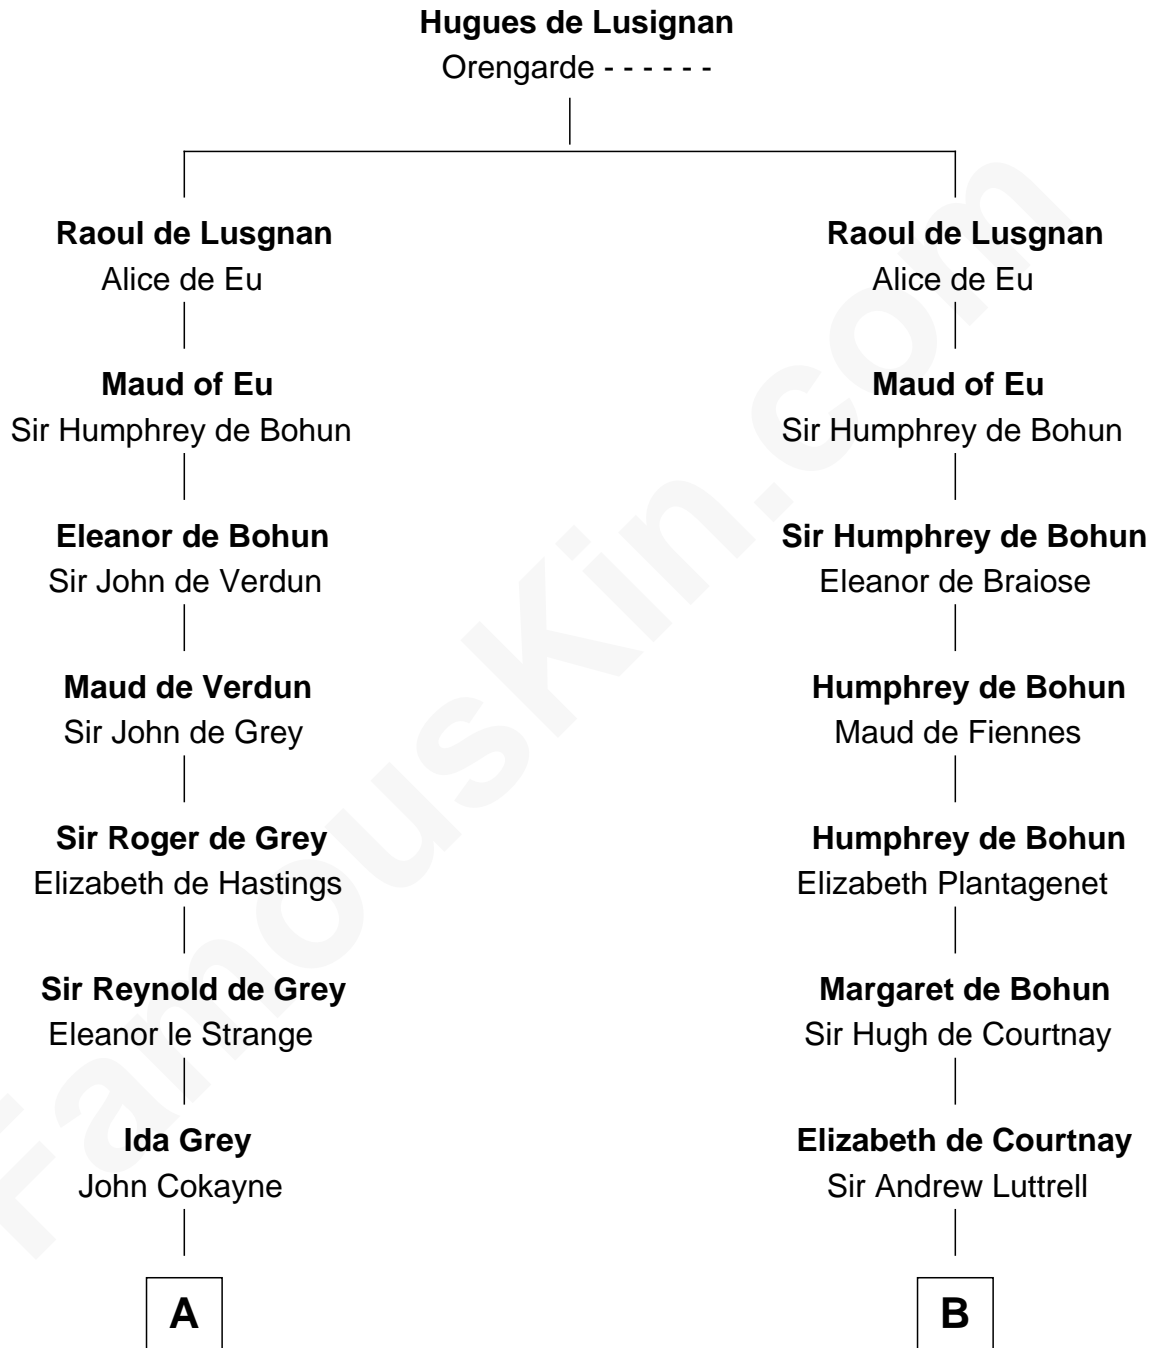

General William Whipple

Signer of the Declaration of Independence