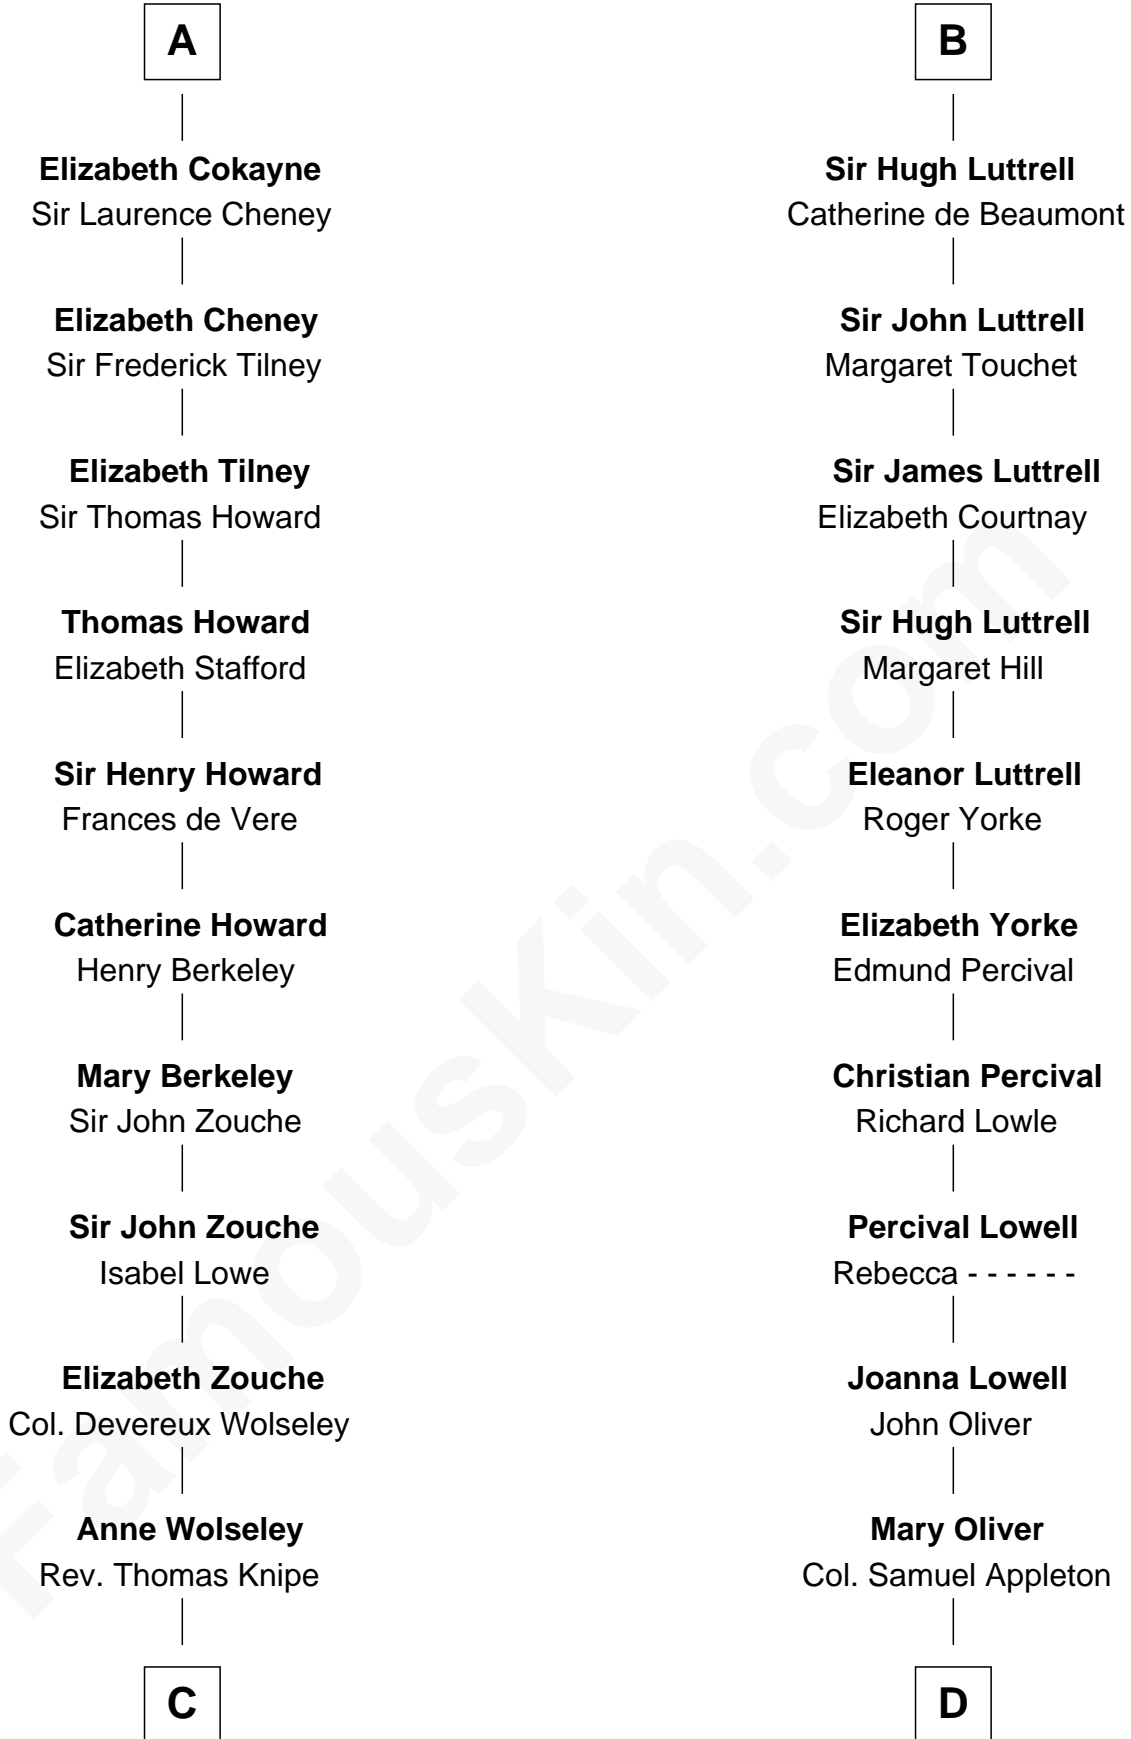

## Relationship Chart of

### Francis Scott Key

Author of "The Star Spangled Banner"

19th cousin 2 times removed of

### General William Whipple

Signer of the Declaration of Independence

**C**

**Anne Knipe**  
Michael Arnold

**Alicia Arnold**  
John Ross

**Ann Arnold Ross**  
Frances Key

**John Ross Key**  
Anne Phebe Penn Dagworthy Charlton