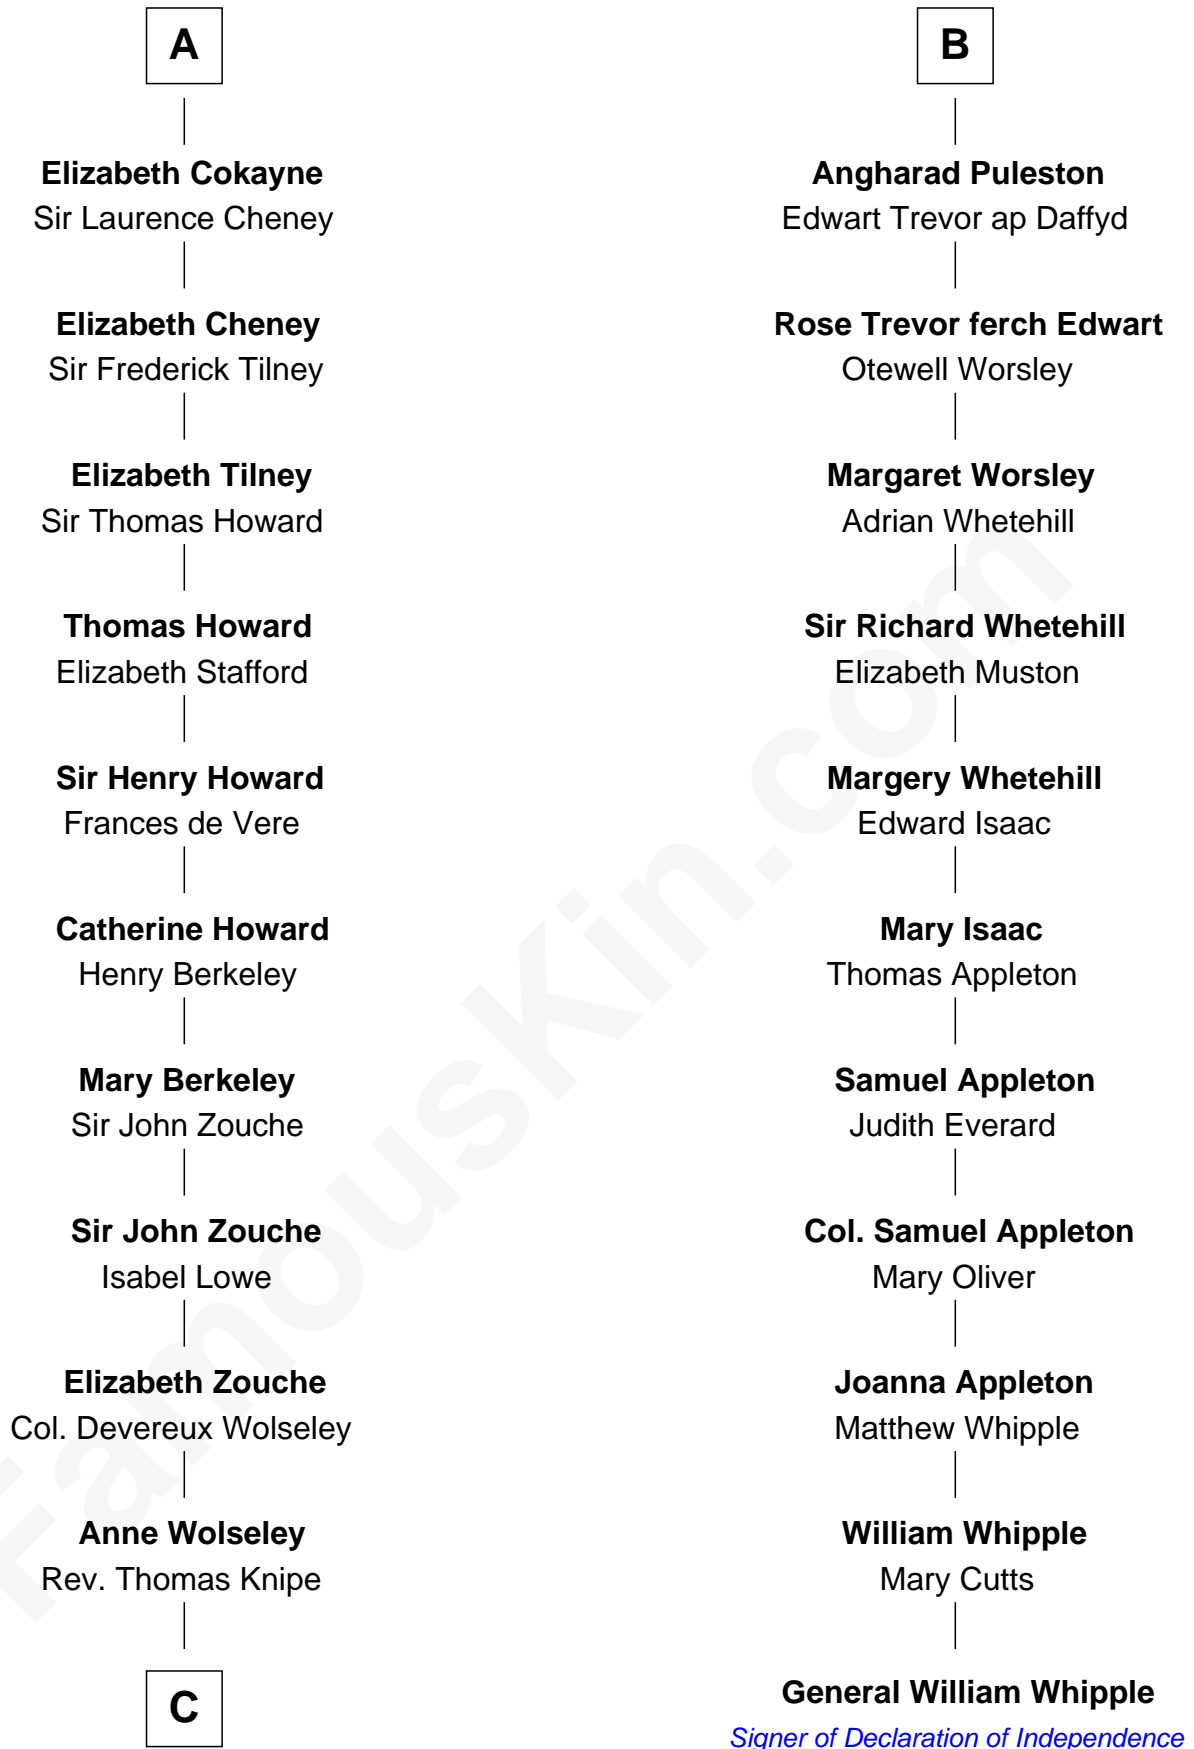

## Relationship Chart of

### Francis Scott Key

Author of "The Star Spangled Banner"

17th cousin 4 times removed of

### General William Whipple

Signer of the Declaration of Independence

**C**

**Anne Knipe**  
Michael Arnold

**Alicia Arnold**  
John Ross

**Ann Arnold Ross**  
Frances Key

**John Ross Key**  
Anne Phebe Penn Dagworthy Charlton