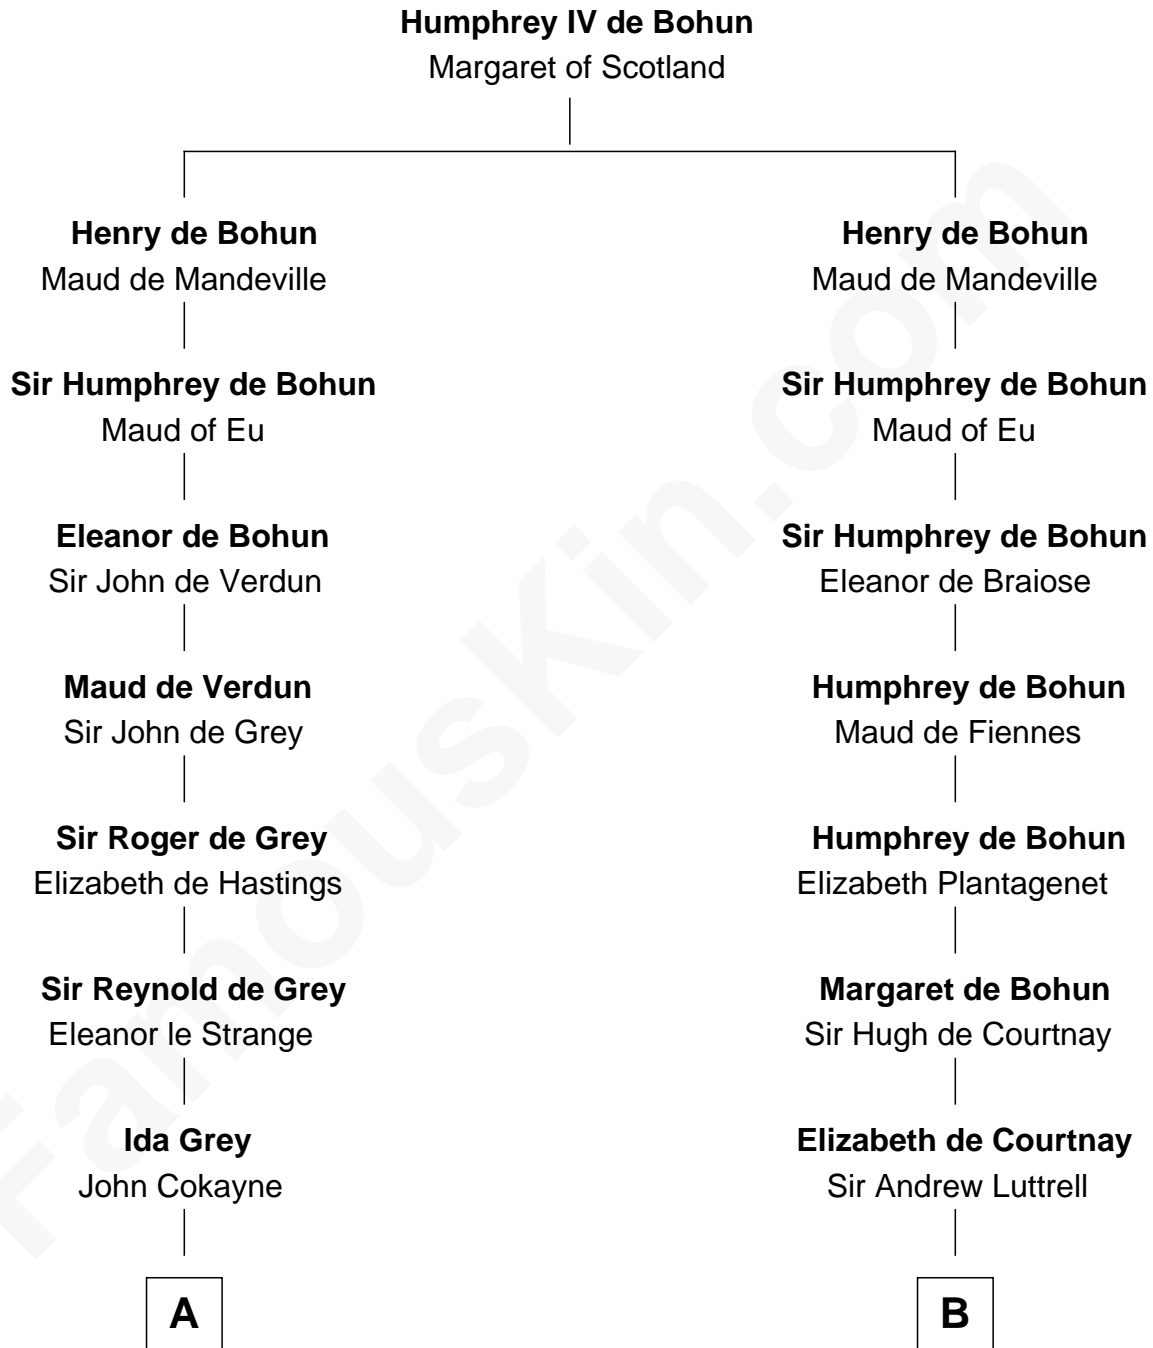

## Relationship Chart of

### Francis Scott Key

Author of "The Star Spangled Banner"

18th cousin 3 times removed of

**Caleb Brewster**

Member of the Culper Spy Ring during the American Revolution

**C**

**Anne Knipe**  
Michael Arnold

**Alicia Arnold**  
John Ross

**Ann Arnold Ross**  
Frances Key

**John Ross Key**  
Anne Phebe Penn Dagworthy Charlton

**Francis Scott Key**  
*Author of "The Star Spangled Banner"*

**D**

**Benjamin Brewster**  
Sarah Biggs

**Caleb Brewster**  
*Member of the Culper Spy Ring*

FamousKin.com