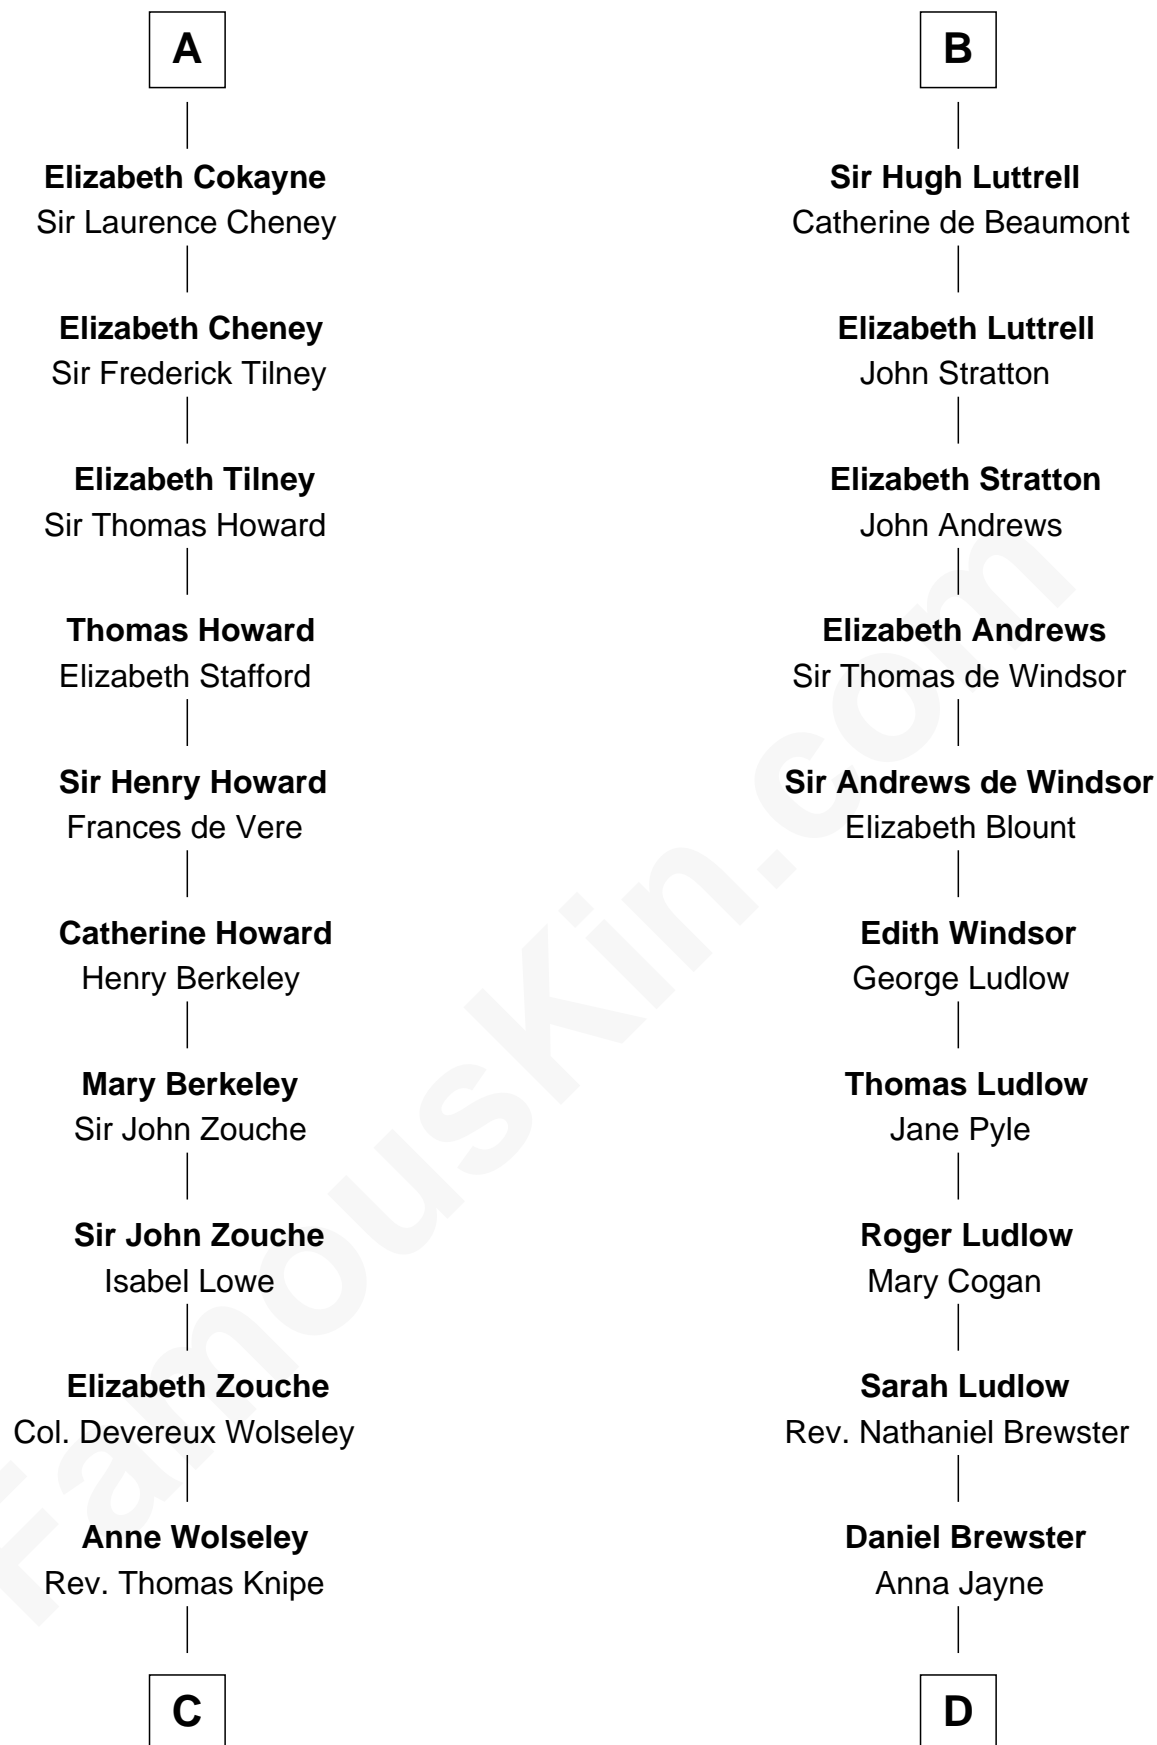

## Relationship Chart of

### Francis Scott Key

Author of "The Star Spangled Banner"

18th cousin 3 times removed of

**Caleb Brewster**

Member of the Culper Spy Ring during the American Revolution

**C**

**Anne Knipe**  
Michael Arnold

**Alicia Arnold**  
John Ross

**Ann Arnold Ross**  
Frances Key

**John Ross Key**  
Anne Phebe Penn Dagworthy Charlton

**Francis Scott Key**  
*Author of "The Star Spangled Banner"*

**D**

**Benjamin Brewster**  
Sarah Biggs

**Caleb Brewster**  
*Member of the Culper Spy Ring*

FamousKin.com