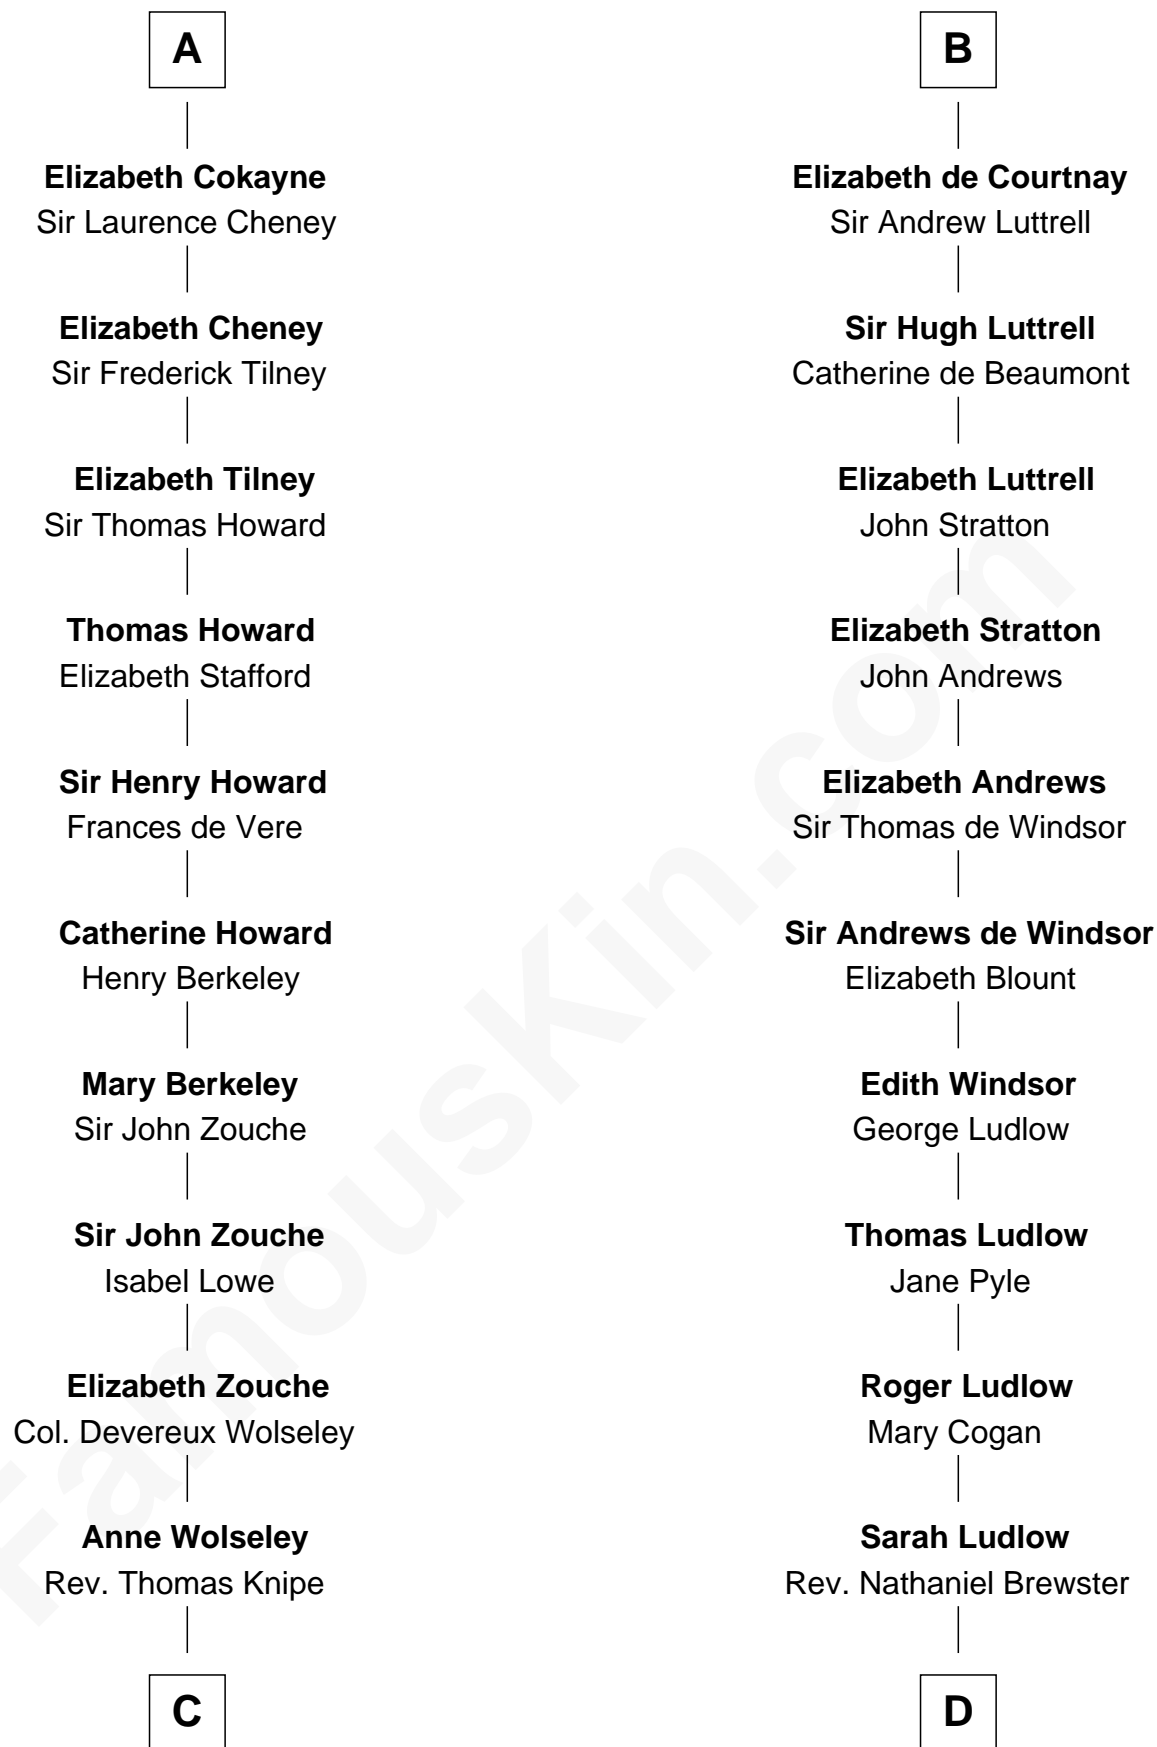

## Relationship Chart of

### Francis Scott Key

Author of "The Star Spangled Banner"

19th cousin 2 times removed of

**Caleb Brewster**

Member of the Culper Spy Ring during the American Revolution

**C**

**Anne Knipe**  
Michael Arnold

**Alicia Arnold**  
John Ross

**Ann Arnold Ross**  
Frances Key

**John Ross Key**  
Anne Phebe Penn Dagworthy Charlton

**Francis Scott Key**  
*Author of "The Star Spangled Banner"*

**D**

**Daniel Brewster**  
Anna Jayne

**Benjamin Brewster**  
Sarah Biggs

**Caleb Brewster**  
*Member of the Culper Spy Ring*

FamousKin.com