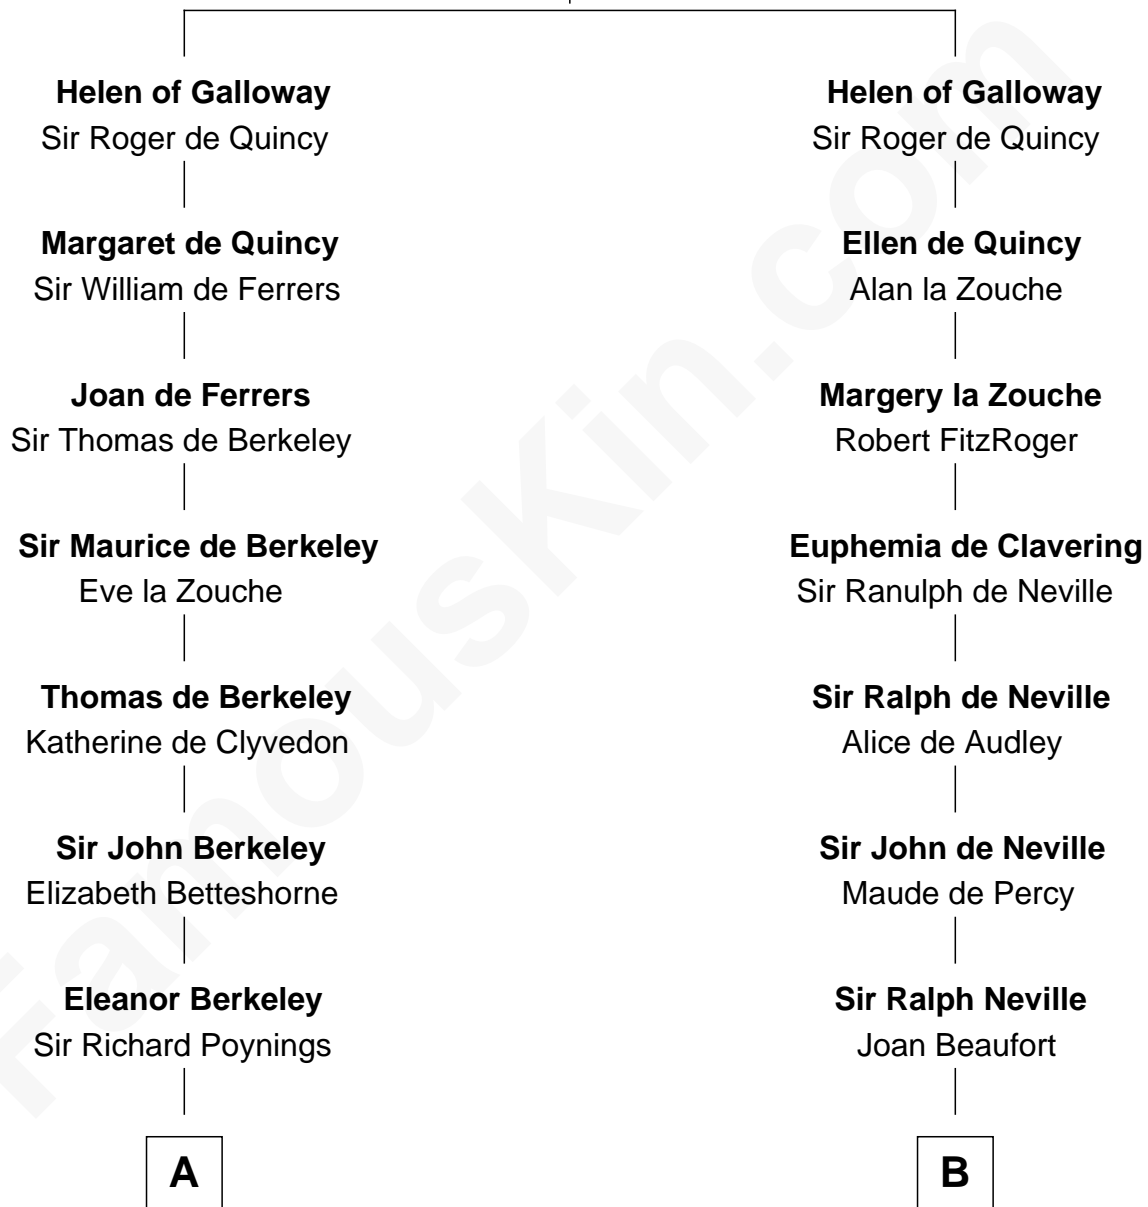

## Relationship Chart of

### Francis Scott Key

Author of "The Star Spangled Banner"

11th cousin 10 times removed of

### Queen Elizabeth I

Queen of England

**Alan of Galloway**

Helen de l'Isle

**C**

—  
**Anne Knipe**

Michael Arnold

—  
**Alicia Arnold**