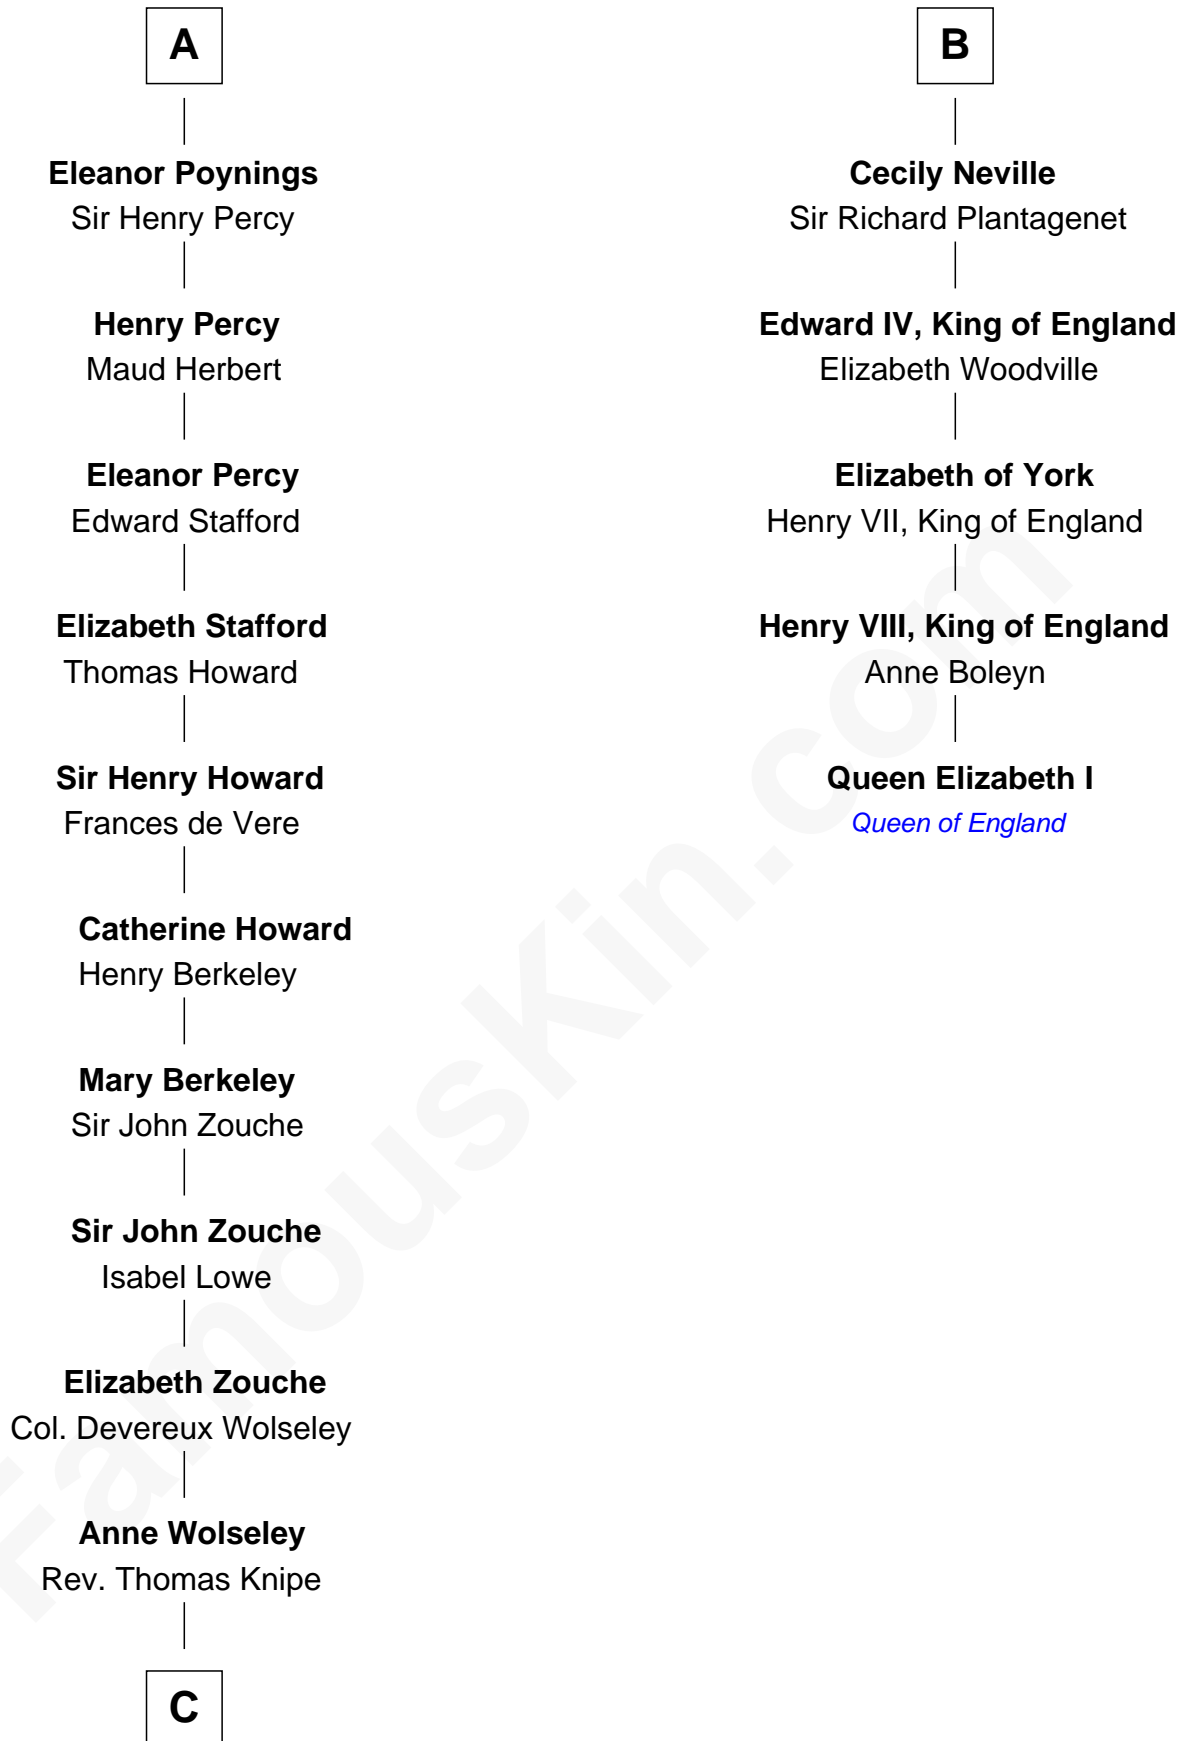

### Francis Scott Key

Author of "The Star Spangled Banner"

11th cousin 10 times removed of

### Queen Elizabeth I

Queen of England

**Alan of Galloway**

Helen de l'Isle

**C**

—  
**Anne Knipe**

Michael Arnold

—  
**Alicia Arnold**

John Ross

—  
**Ann Arnold Ross**

Frances Key

—  
**John Ross Key**

Anne Phebe Penn Dagworthy Charlton

—  
**Francis Scott Key**

*Author of "The Star Spangled Banner"*

FamousKin.com