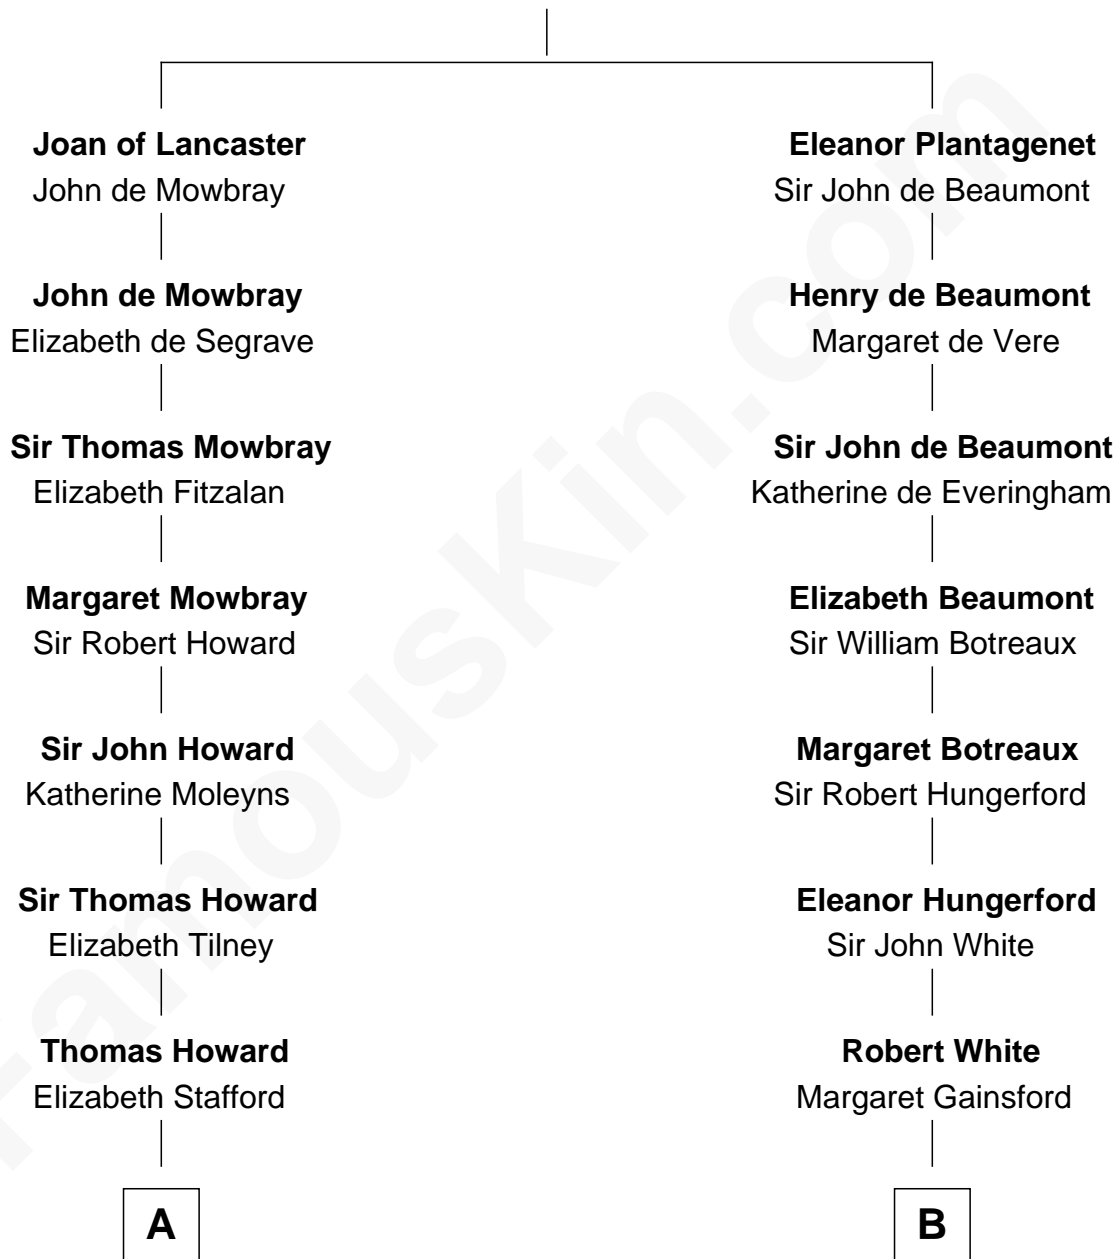

## Relationship Chart of

### Francis Scott Key

Author of "The Star Spangled Banner"

17th cousin 1 time removed of

### Sir Charles Tupper

6th Prime Minister of Canada

**Henry Plantagenet**  
Maud de Chaworth

**A**

**Sir Henry Howard**

Frances de Vere

**Catherine Howard**

Henry Berkeley