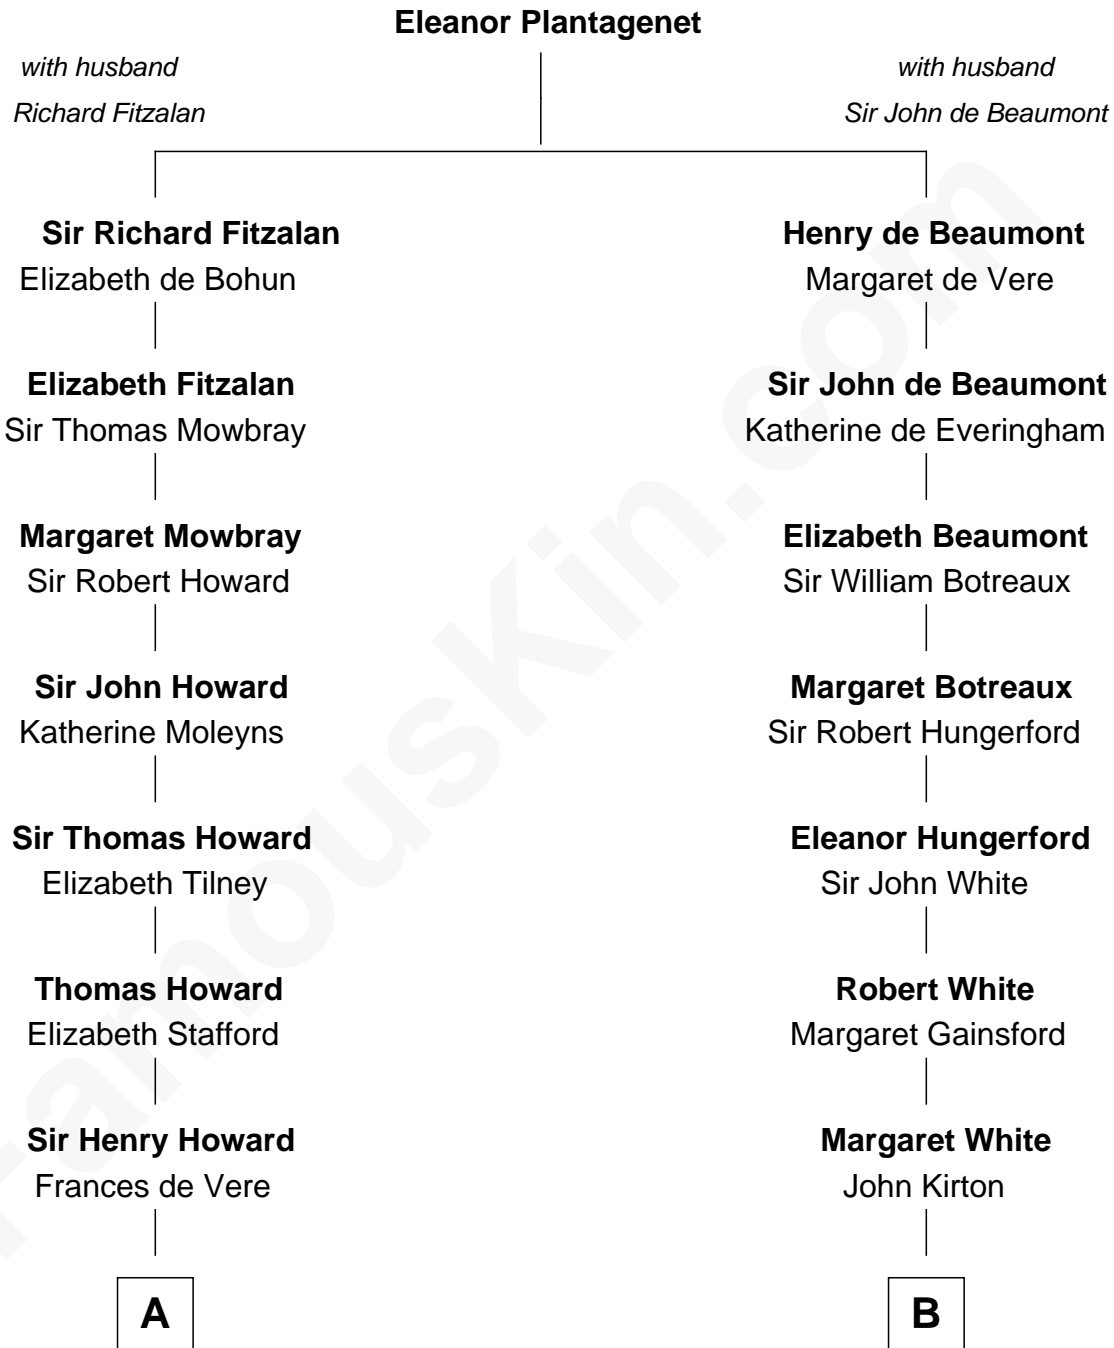

FamousKin.com

Relationship Chart of

Francis Scott Key

Author of "The Star Spangled Banner"

16th cousin 1 time removed of

Sir Charles Tupper

6th Prime Minister of Canada