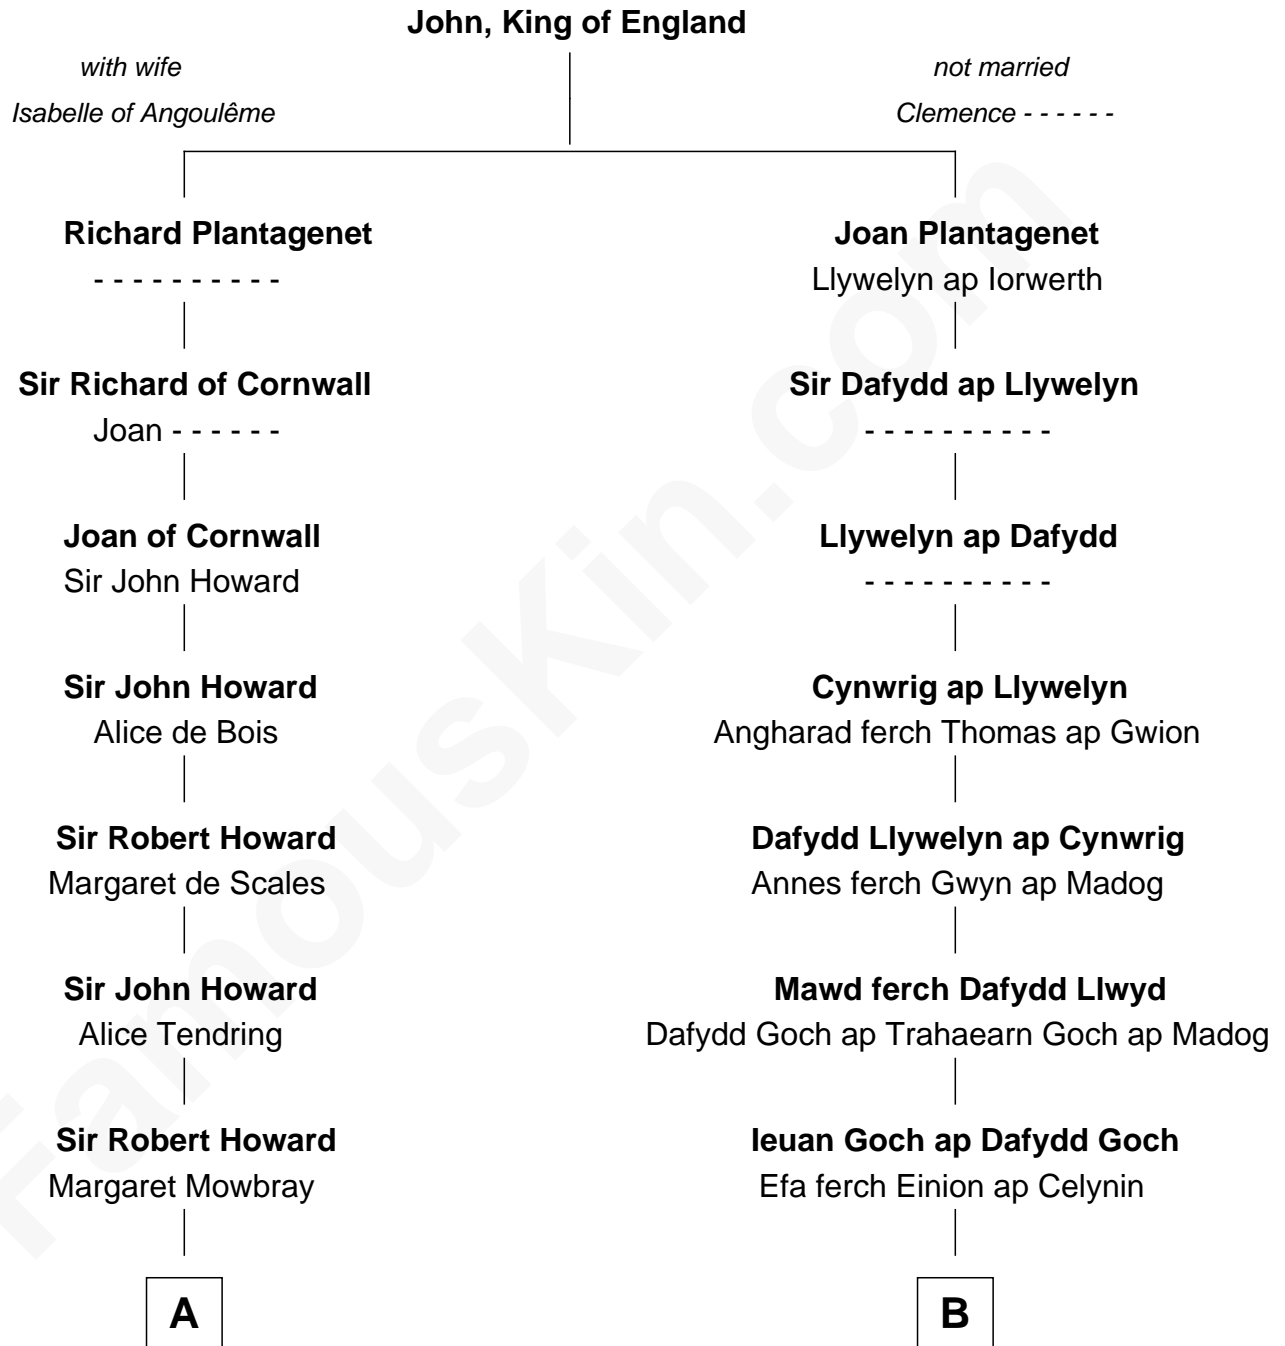

FamousKin.com

Relationship Chart of

Francis Scott Key

Author of "The Star Spangled Banner"

17th cousin 3 times removed of

Elihu Yale

Benefactor and Namesake of Yale College

A

Sir John Howard
Katherine Moleyns

Sir Thomas Howard
Elizabeth Tilney

Thomas Howard
Elizabeth Stafford

Sir Henry Howard
Frances de Vere

Catherine Howard
Henry Berkeley

Mary Berkeley
Sir John Zouche

Sir John Zouche
Isabel Lowe

Elizabeth Zouche
Col. Devereux Wolseley

Anne Wolseley
Rev. Thomas Knipe

Anne Knipe
Michael Arnold

C

B

Maredudd ap Ieuan Goch
Morfudd ferch Gruffudd ap Llywelyn Fychan

Lleucu ferch Maredudd
Gruffudd ap Cynwrig ap Bleddyn Llwyd

Dafydd Llwyd ap Gruffudd
Gwen ferch Gruffudd Goch ap Ieuan

Dyddgu ferch Dafydd Llwyd
Llywelyn ap Gruffudd Llwyd ap Robin

Maredudd Llwyd ap Llywelyn
Jonet ferch Gwilym ap Llywelyn Llwyd

John ap Maredudd Llwyd
Margred ferch Morus Gethin ap Rhys