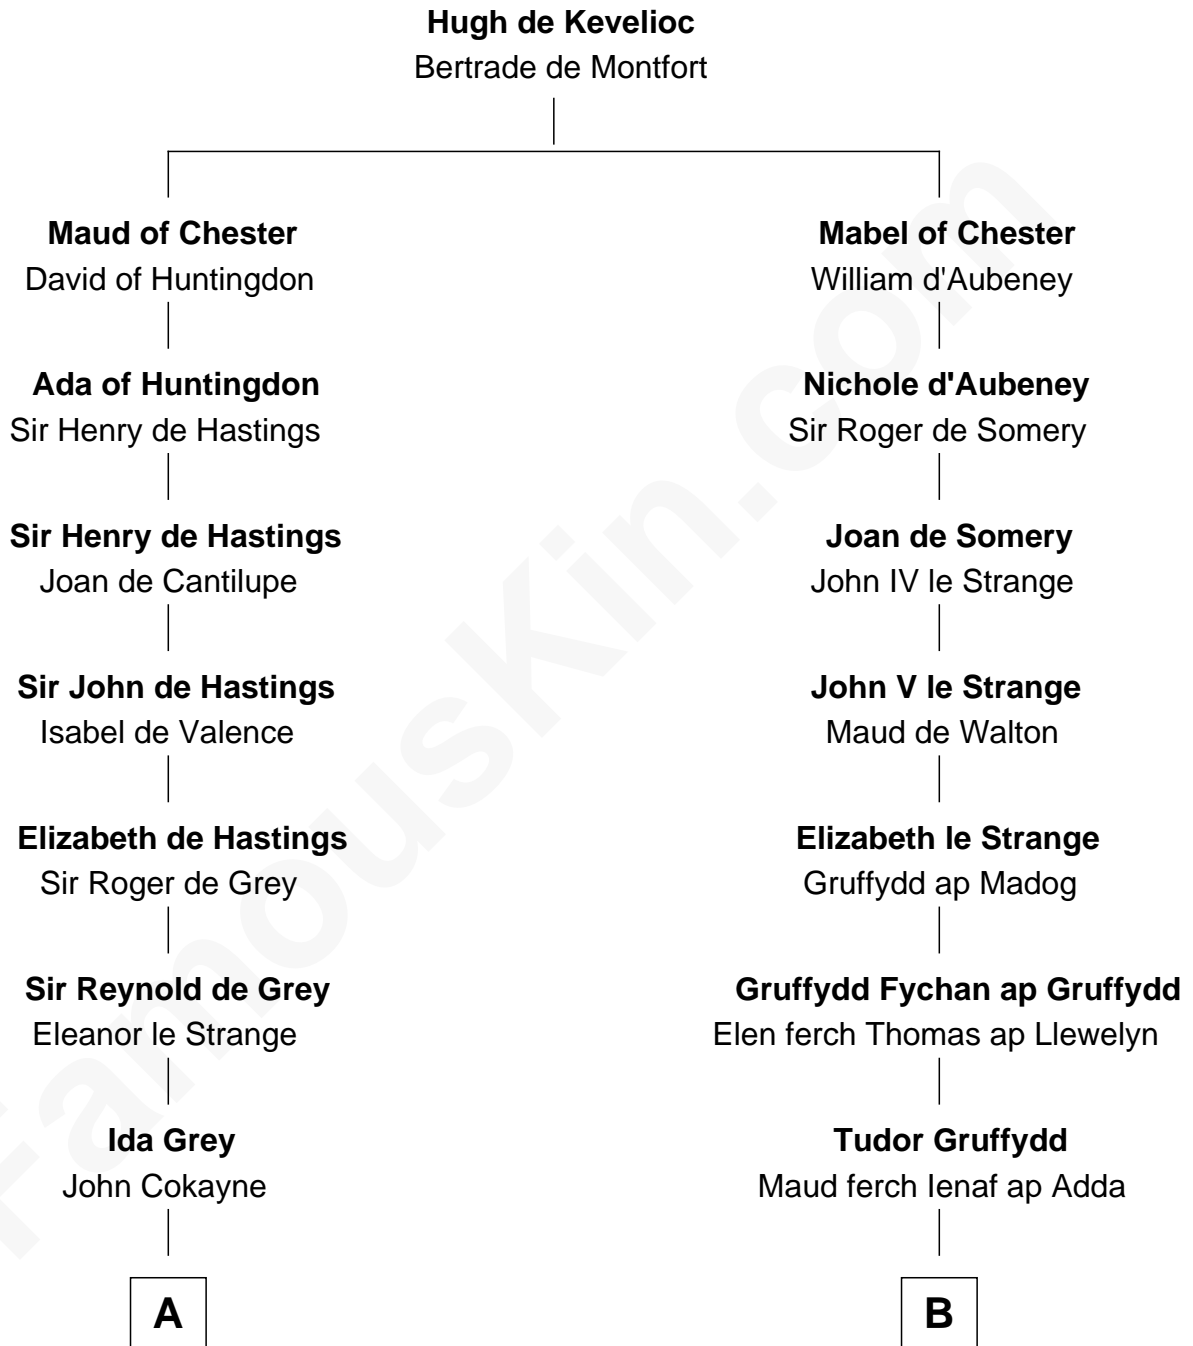

FamousKin.com

Relationship Chart of

Francis Scott Key

Author of "The Star Spangled Banner"

14th cousin 7 times removed of

Elihu Yale

Benefactor and Namesake of Yale College

A

Elizabeth Cokayne
Sir Laurence Cheney

Elizabeth Cheney
Sir Frederick Tilney

Elizabeth Tilney
Sir Thomas Howard

Thomas Howard
Elizabeth Stafford

Sir Henry Howard
Frances de Vere

Catherine Howard
Henry Berkeley