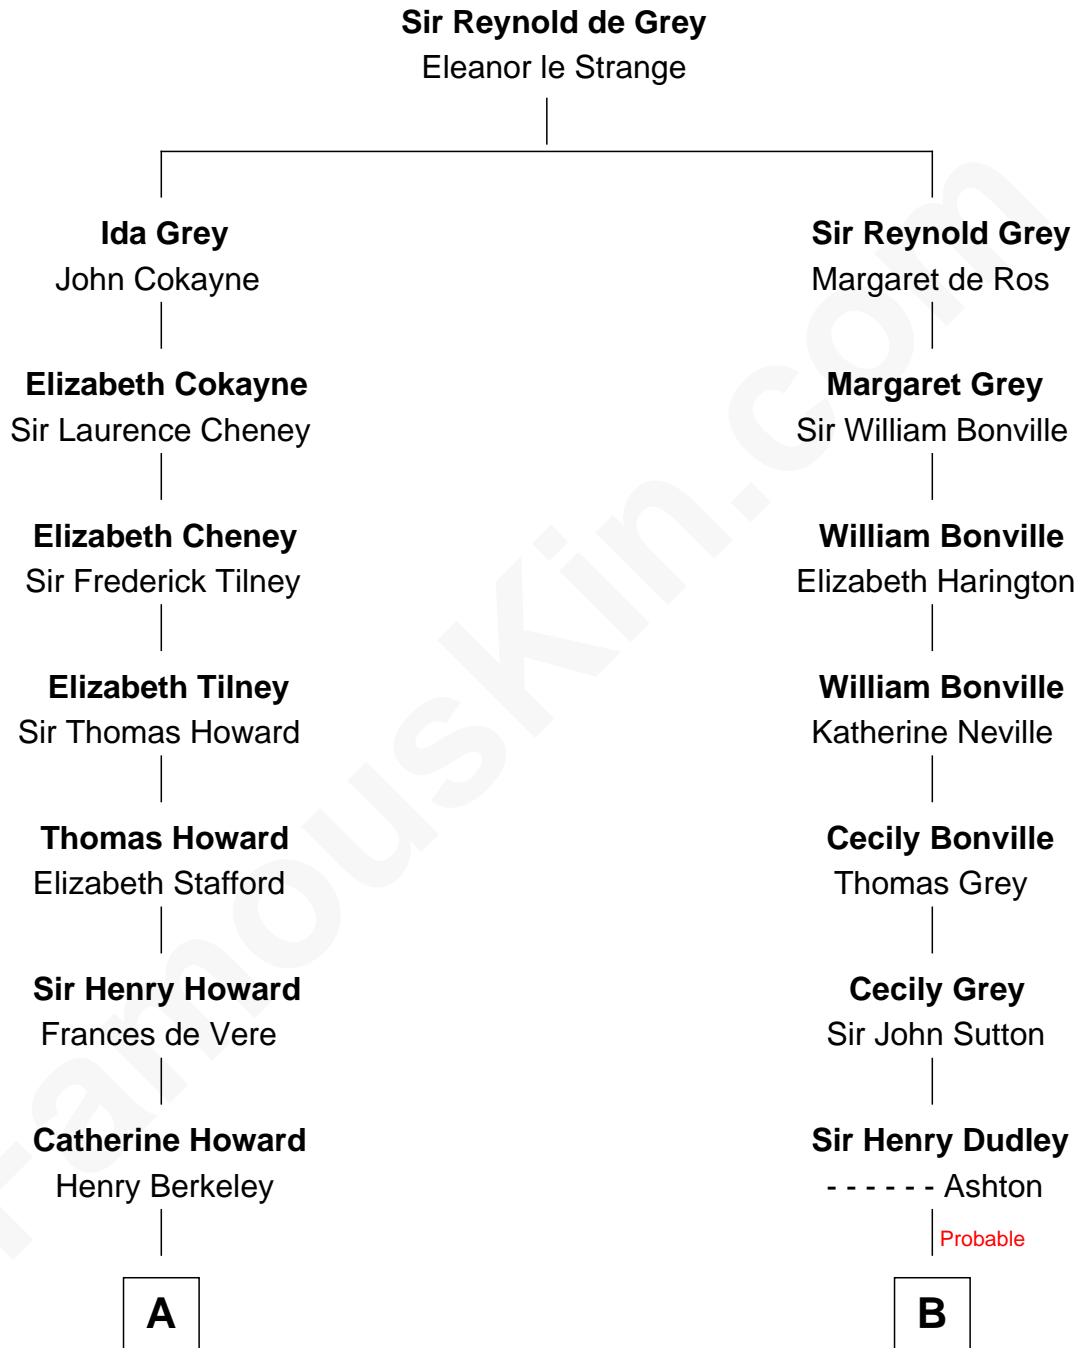

FamousKin.com

Relationship Chart of

Francis Scott Key

Author of "The Star Spangled Banner"

15th cousin 1 time removed of

Colonel Robert Gould Shaw

U.S. Civil War leader of film "Glory" fame

A

Mary Berkeley
Sir John Zouche

Sir John Zouche
Isabel Lowe

Elizabeth Zouche
Col. Devereux Wolseley

Anne Wolseley
Rev. Thomas Knipe

Anne Knipe
Michael Arnold

Alicia Arnold
John Ross

Ann Arnold Ross
Frances Key

John Ross Key
Anne Phebe Penn Dagworthy Charlton

Francis Scott Key
Author of "The Star Spangled Banner"

B

Roger Dudley
Susanna Thorne

Gov. Thomas Dudley
Dorothy York

Patience Dudley
Maj. Gen. Daniel Denison