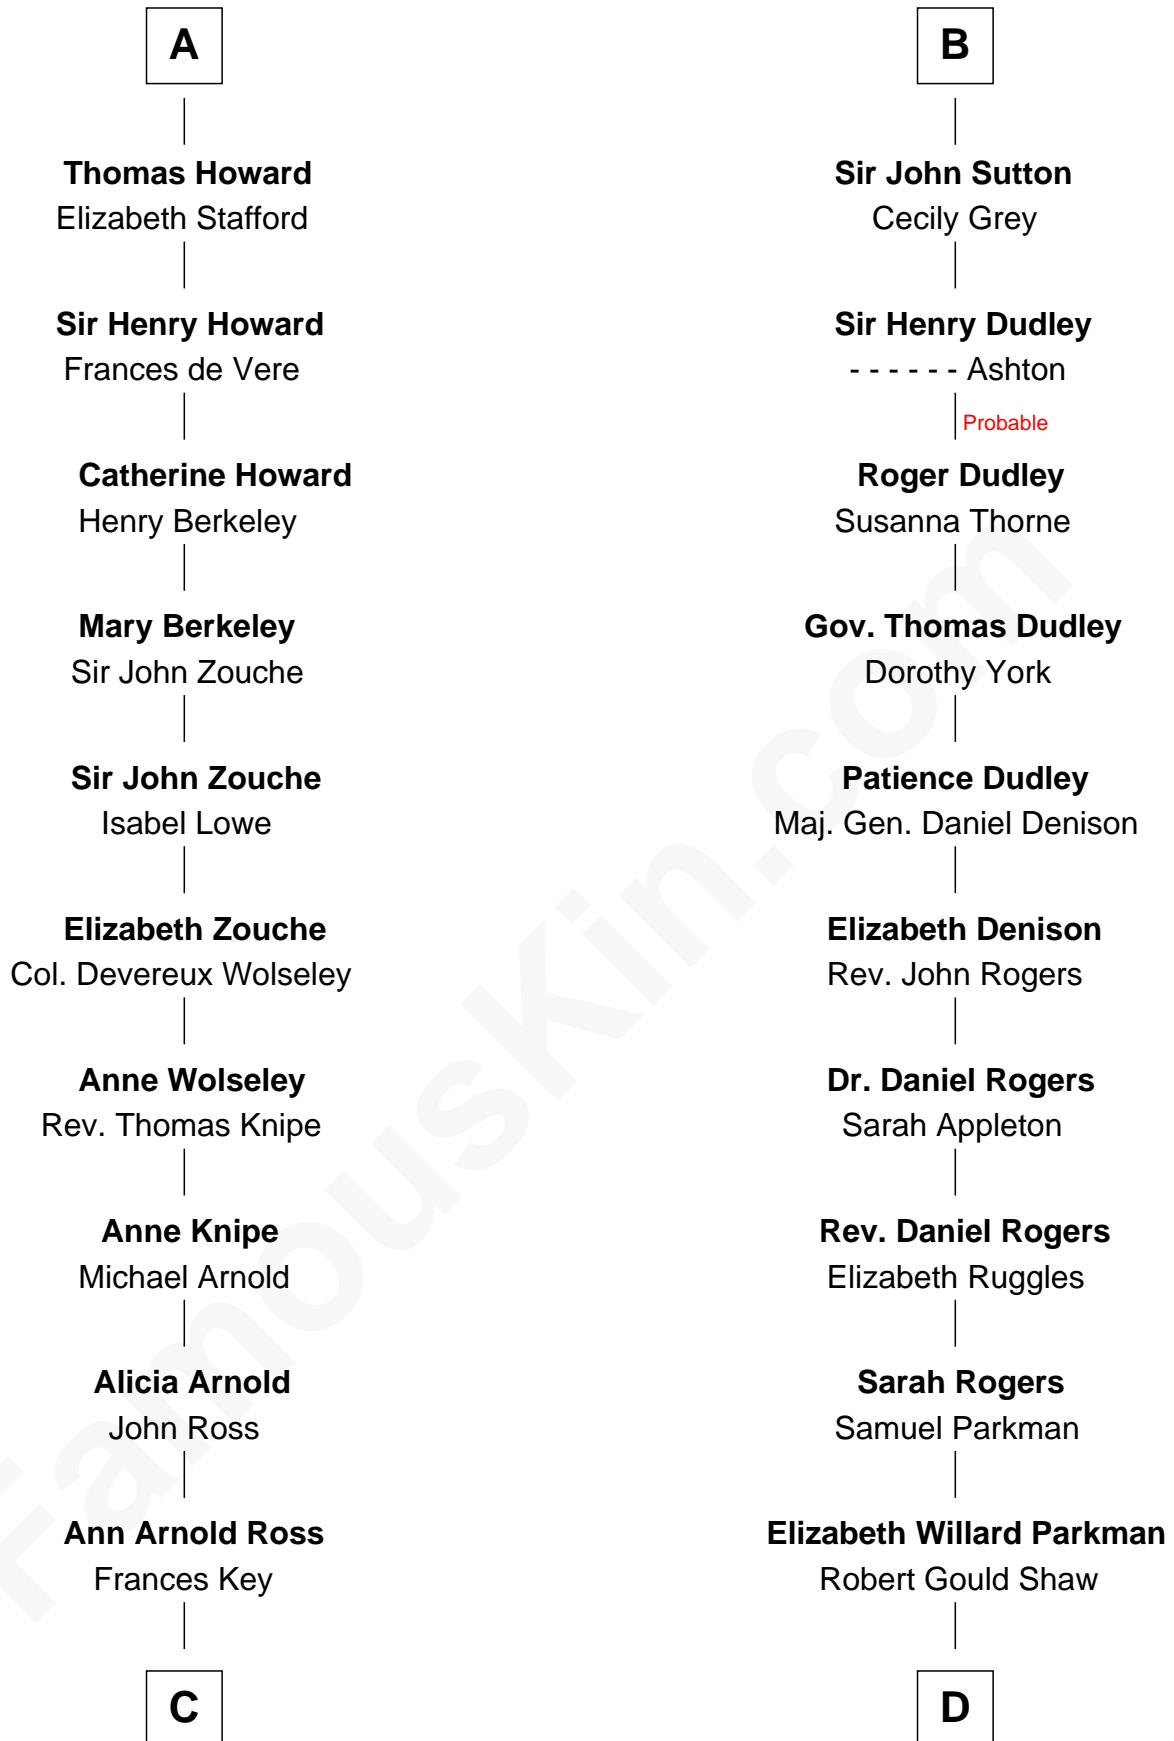

FamousKin.com

Relationship Chart of

Francis Scott Key

Author of "The Star Spangled Banner"

18th cousin of

Colonel Robert Gould Shaw

U.S. Civil War leader of film "Glory" fame

Margaret of France
Edward I, King of England

Margaret Wake

Joan Plantagenet

Thomas Holand

Sir Thomas de Holand

Alice Fitzalan

Eleanor Holand

Edward Cherleton

Joyce Cherleton

Sir John Tiptoft

Joyce Tiptoft

Sir Edmund Sutton

Sir Edward Sutton

Cecily Willoughby

B

C

John Ross Key

Anne Phebe Penn Dagworthy Charlton

Francis Scott Key

Author of "The Star Spangled Banner"

D

Francis George Shaw

Sarah Blake Sturgis

Colonel Robert Gould Shaw

Main character in film "Glory"