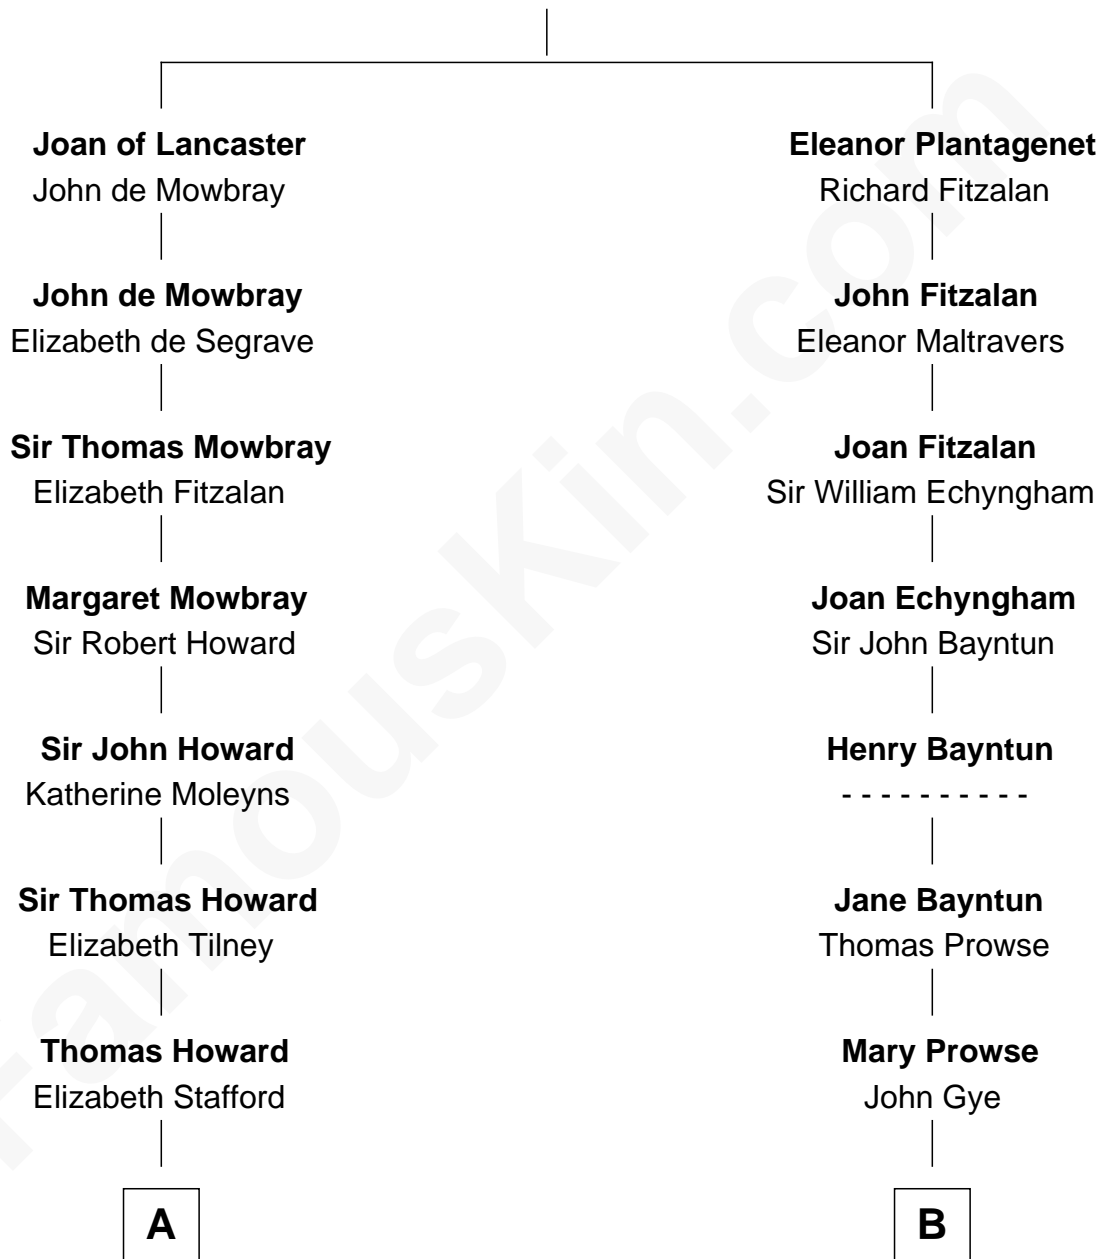

FamousKin.com

Relationship Chart of

Francis Scott Key

Author of "The Star Spangled Banner"

17th cousin 2 times removed of

Barbara (Pierce) Bush

First Lady of President George H.W. Bush

Henry Plantagenet
Maud de Chaworth

C

—
Scott Pierce
Mabel Marvin

—
Marvin Pierce
Pauline Robinson

—
Barbara (Pierce) Bush
First Lady of George H.W. Bush

FamousKin.com