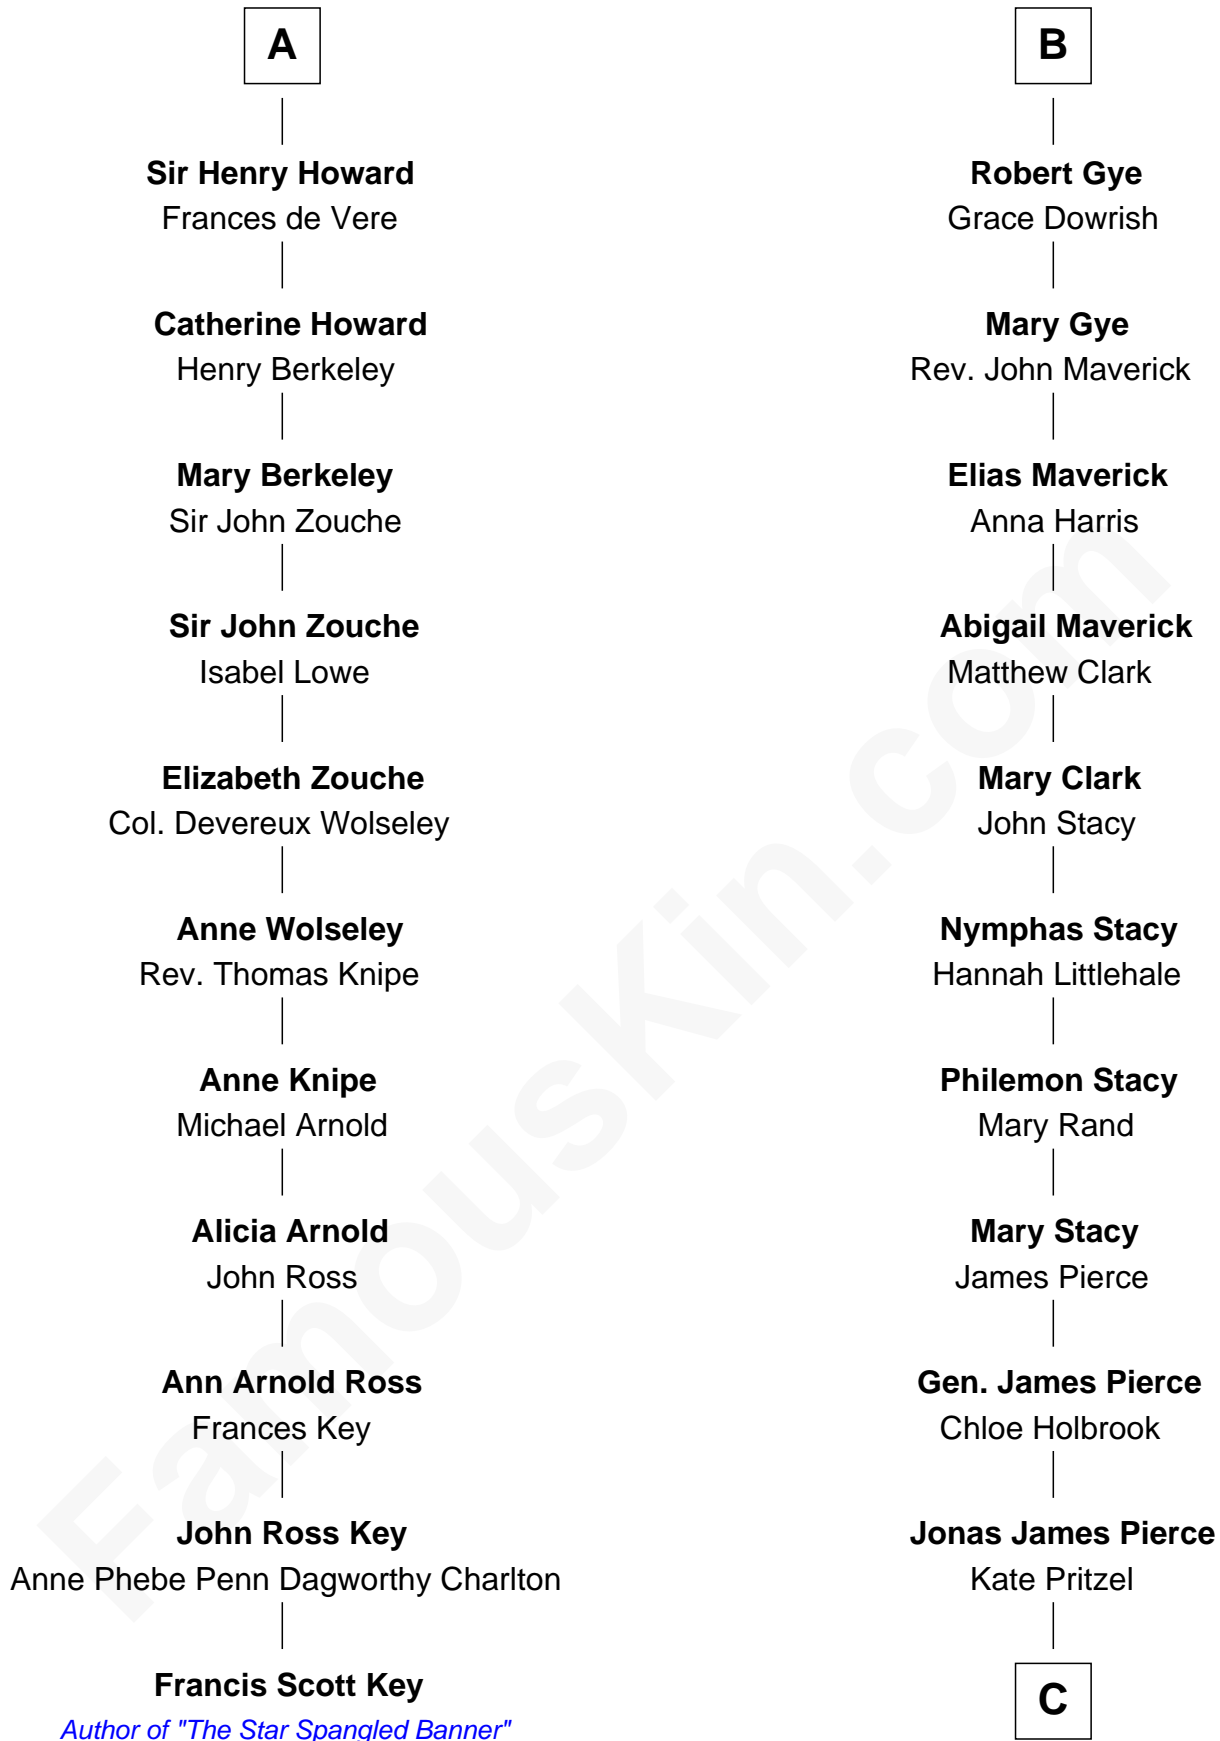

FamousKin.com

Relationship Chart of

Francis Scott Key

Author of "The Star Spangled Banner"

17th cousin 2 times removed of

Barbara (Pierce) Bush

First Lady of President George H.W. Bush

Henry Plantagenet
Maud de Chaworth

C

—
Scott Pierce
Mabel Marvin

—
Marvin Pierce
Pauline Robinson

—
Barbara (Pierce) Bush
First Lady of George H.W. Bush

FamousKin.com