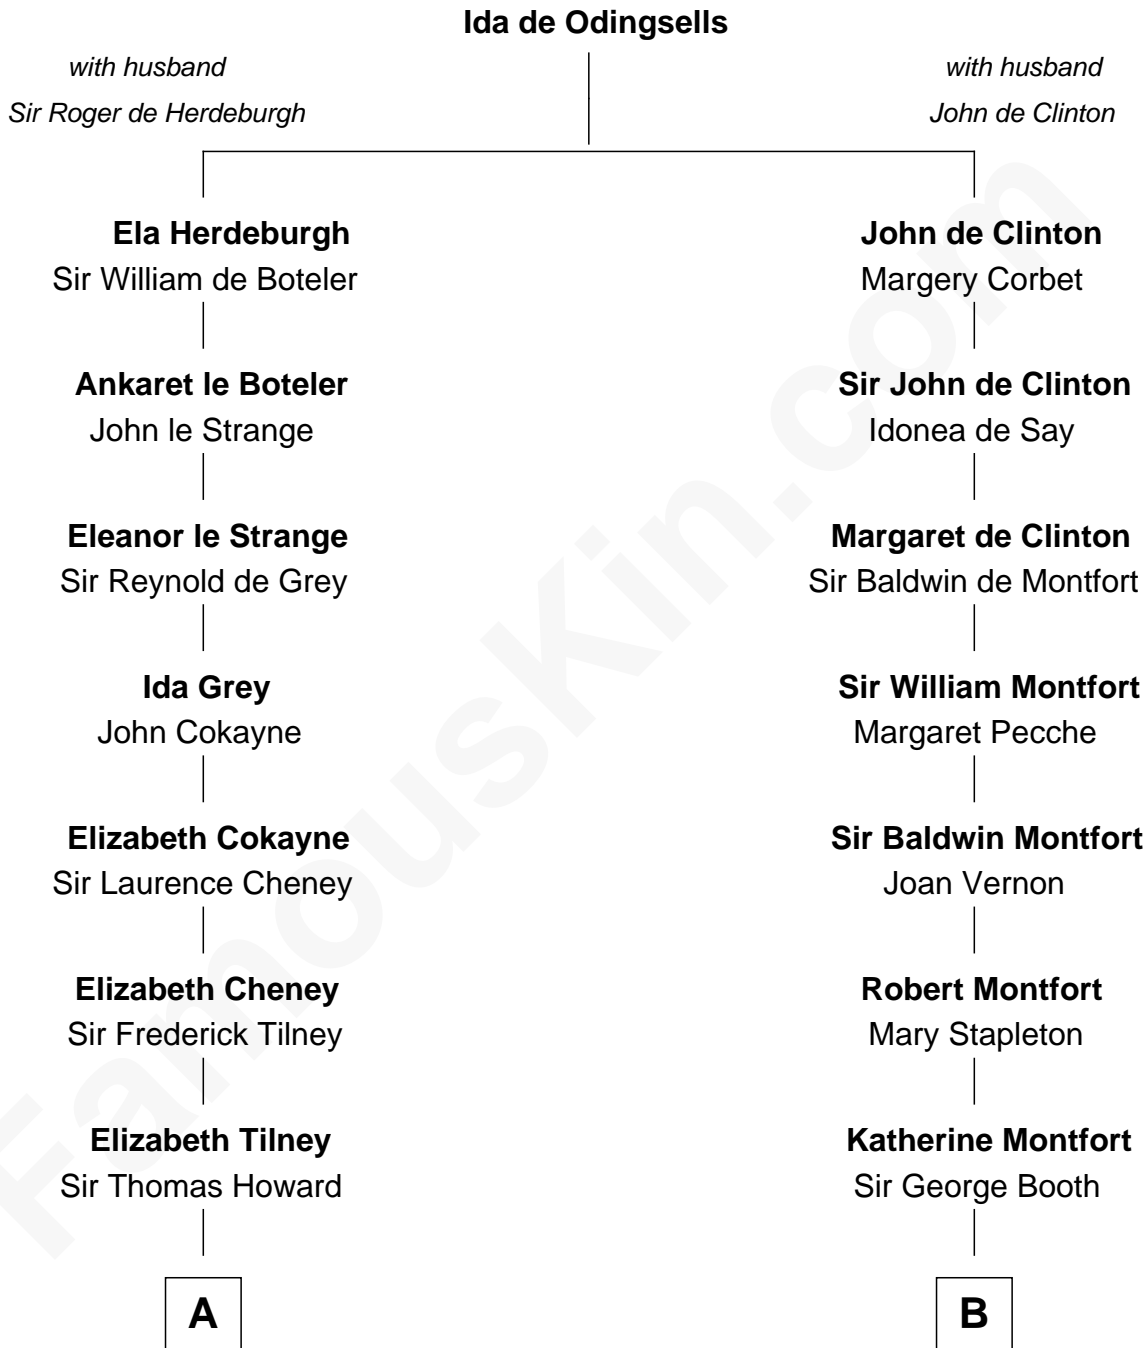

FamousKin.com

Relationship Chart of

Francis Scott Key

Author of "The Star Spangled Banner"

18th cousin 3 times removed of

Barbara (Pierce) Bush

First Lady of President George H.W. Bush

C

John Ross Key

Anne Phebe Penn Dagworthy Charlton

Francis Scott Key

Author of "The Star Spangled Banner"

D

Samuel Ross Marvin

Julia Ann Place

Jerome Place Marvin

Martha Ann Stokes

Mabel Marvin

Scott Pierce

Marvin Pierce

Pauline Robinson

Barbara (Pierce) Bush

First Lady of George H.W. Bush

FamousKin.com