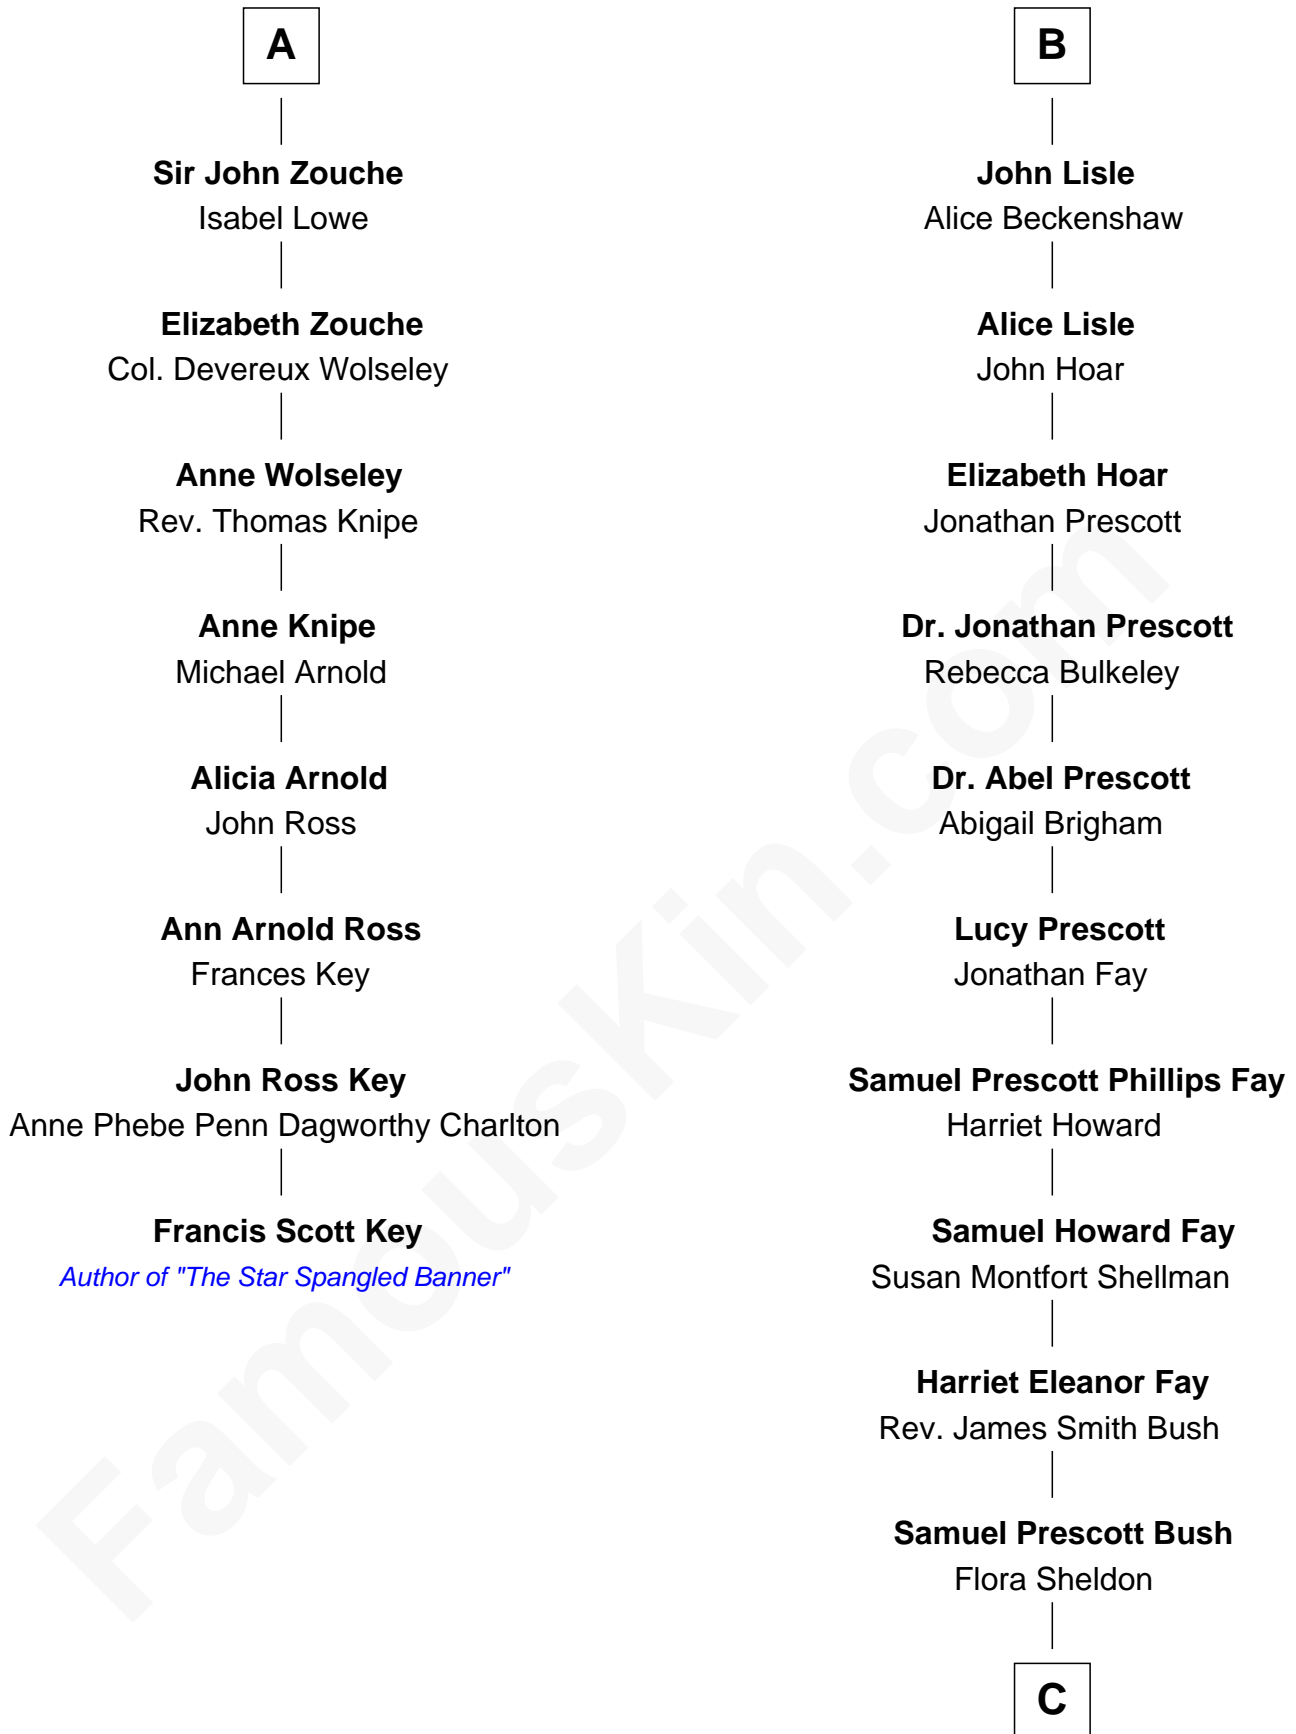

FamousKin.com

Relationship Chart of

Francis Scott Key

Author of "The Star Spangled Banner"

14th cousin 5 times removed of

George W. Bush
43rd U.S. President

Katherine Pabenham

with husband
Sir William Cheney

Richard Berkeley
Elizabeth Conningsby

Thomas Howard
Elizabeth Stafford

Sir John Berkeley
Isabel Dennis

Sir Henry Howard
Frances de Vere

Sir Richard Berkeley
Elizabeth Jermy

Catherine Howard
Henry Berkeley

Mary Berkeley
Sir John Hungerford

Mary Berkeley
Sir John Zouche

Bridget Hungerford
Sir William Lisle

A

B

C

Prescott Sheldon Bush

Dorothy Wear Walker

George Herbert Walker Bush