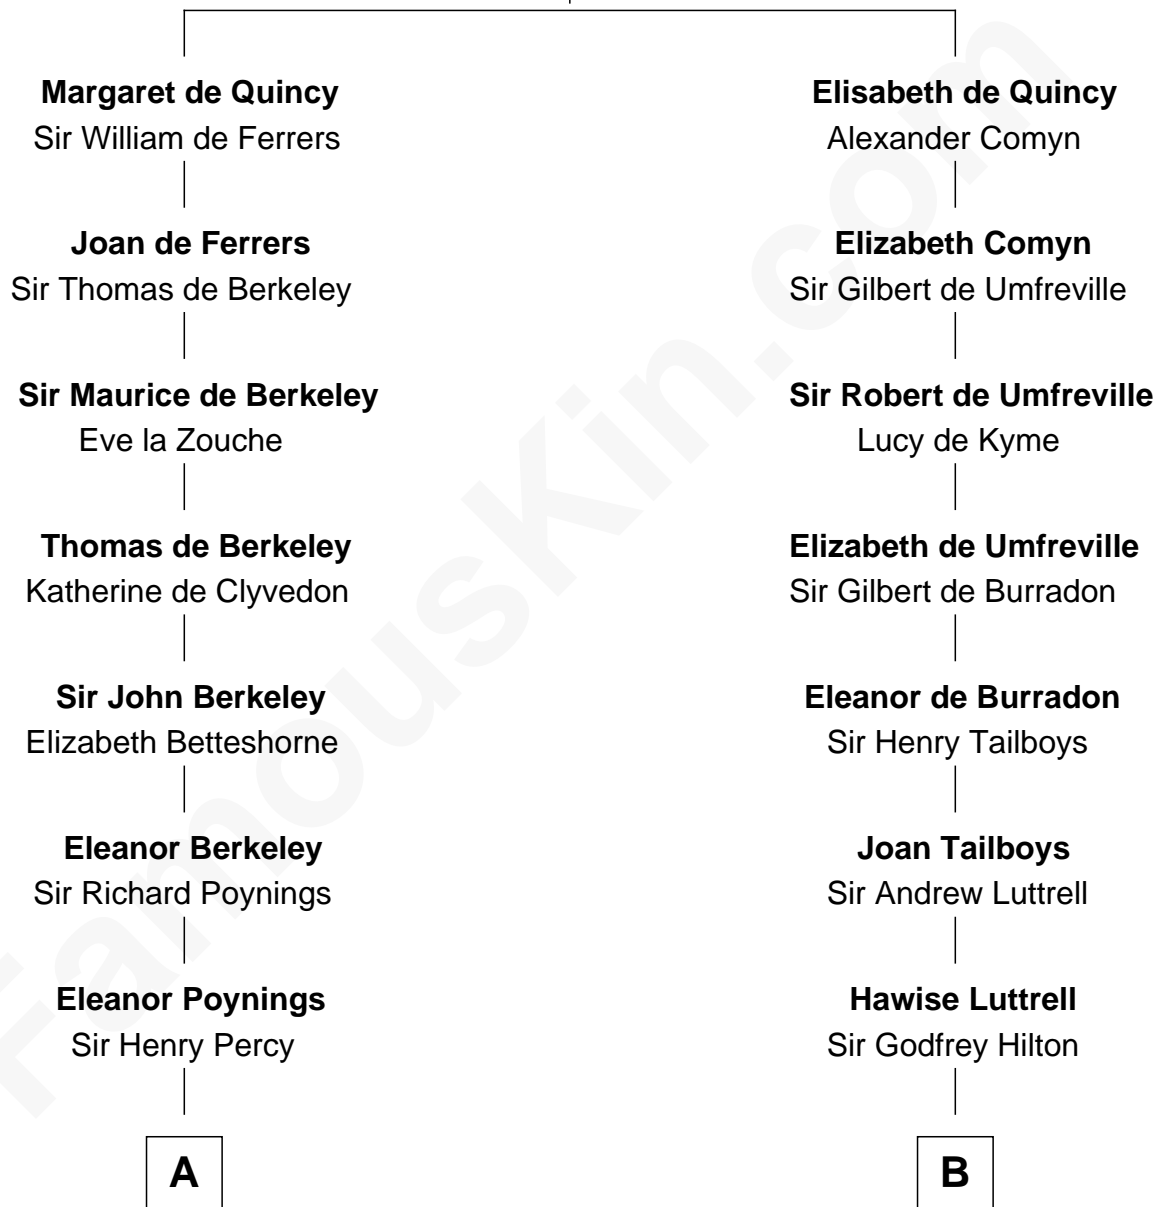

FamousKin.com

Relationship Chart of

Francis Scott Key

Author of "The Star Spangled Banner"

20th cousin of

Lucretia (Rudolph) Garfield

First Lady of President James Garfield

Sir Roger de Quincy
Helen of Galloway

Author of "The Star Spangled Banner"

D

John Greene

Azubah Ward

Lucretia Greene

Elijah Mason

Arabella Greene Mason

Zebulon Rudolph