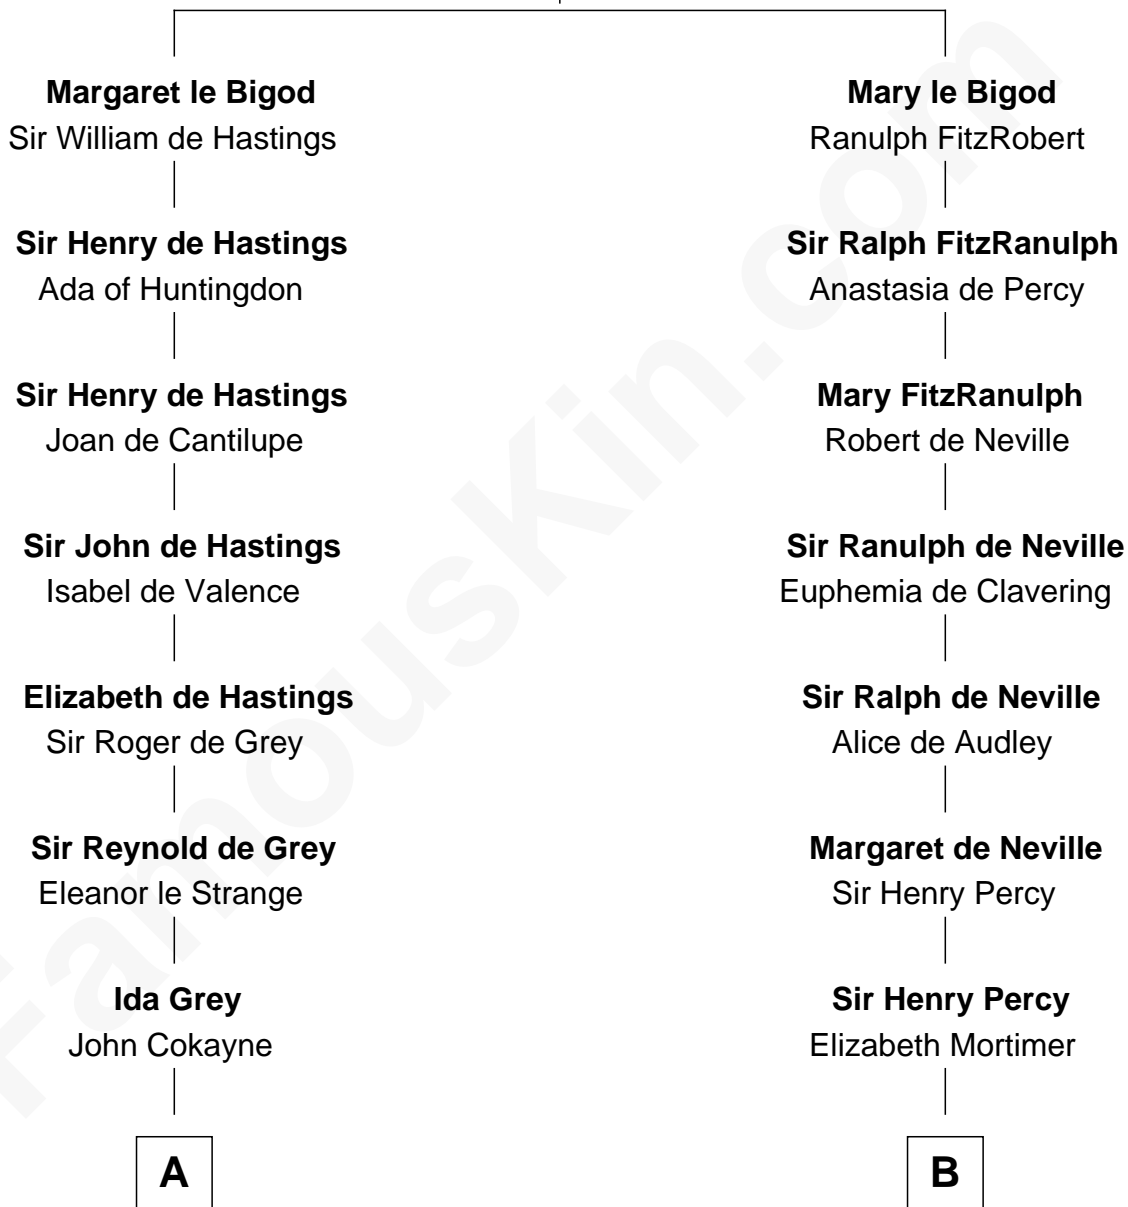

## Relationship Chart of

### Francis Scott Key

*Author of "The Star Spangled Banner"*

19th cousin 2 times removed of

### George Mason

*Father of the U.S. Bill of Rights*

**Roger le Bigod**

Ida de Tony

**A**

**Elizabeth Cokayne**  
Sir Laurence Cheney

**Elizabeth Cheney**  
Sir Frederick Tilney

**Elizabeth Tilney**  
Sir Thomas Howard