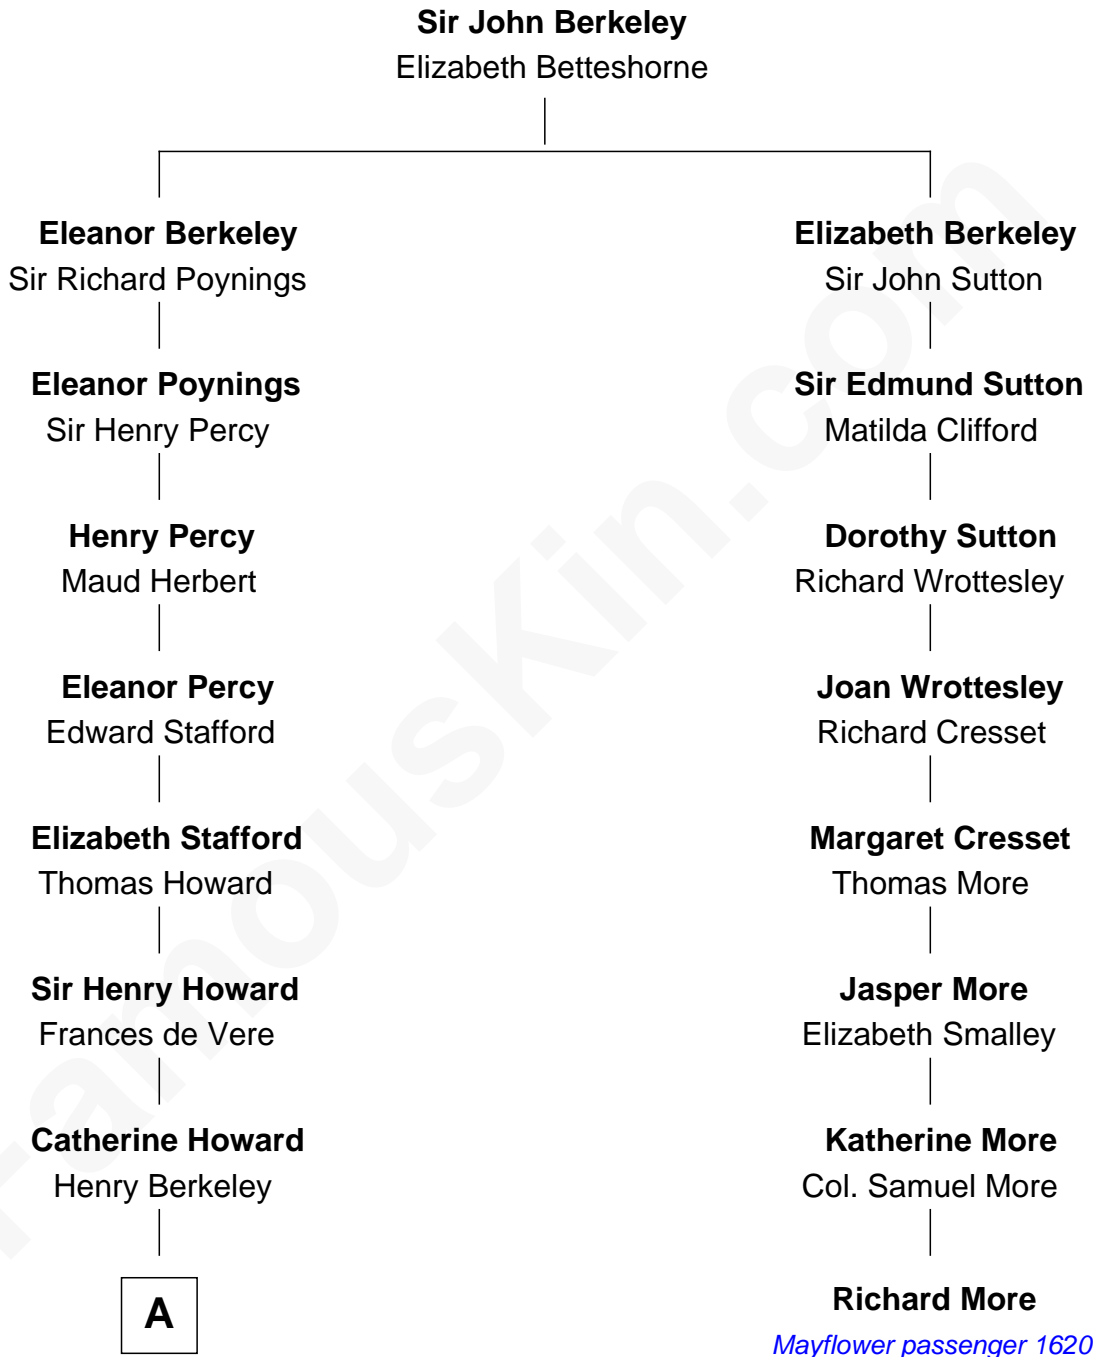

FamousKin.com

Relationship Chart of

Francis Scott Key

Author of "The Star Spangled Banner"

7th cousin 8 times removed of

Richard More

(c1614 - c1696) Mayflower passenger 1620

MAYFLOWER

A

—
Mary Berkeley
Sir John Zouche

—
Sir John Zouche
Isabel Lowe

—
Elizabeth Zouche
Col. Devereux Wolseley

—
Anne Wolseley
Rev. Thomas Knipe

—
Anne Knipe
Michael Arnold

—
Alicia Arnold
John Ross

—
Ann Arnold Ross
Frances Key

—
John Ross Key
Anne Phebe Penn Dagworthy Charlton

—
Francis Scott Key

Author of "The Star Spangled Banner"