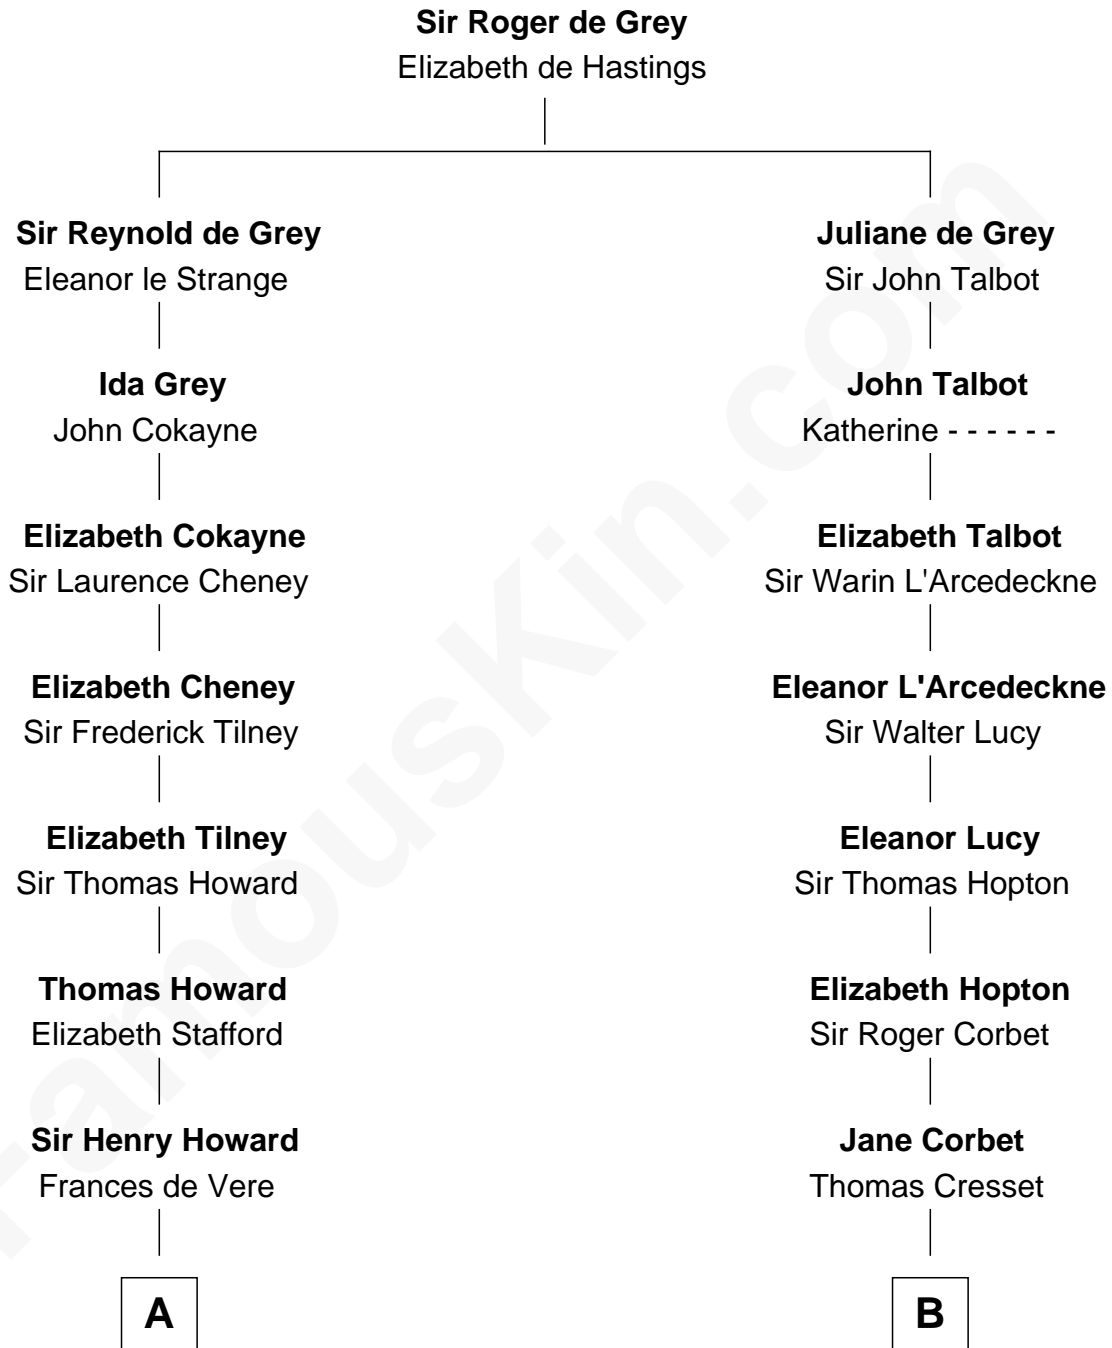

FamousKin.com

Relationship Chart of

Francis Scott Key

Author of "The Star Spangled Banner"

11th cousin 5 times removed of

Richard More

(c1614 - c1696) Mayflower passenger 1620

MAYFLOWER

A

Catherine Howard

Henry Berkeley

Mary Berkeley

Sir John Zouche

Sir John Zouche

Isabel Lowe

Elizabeth Zouche