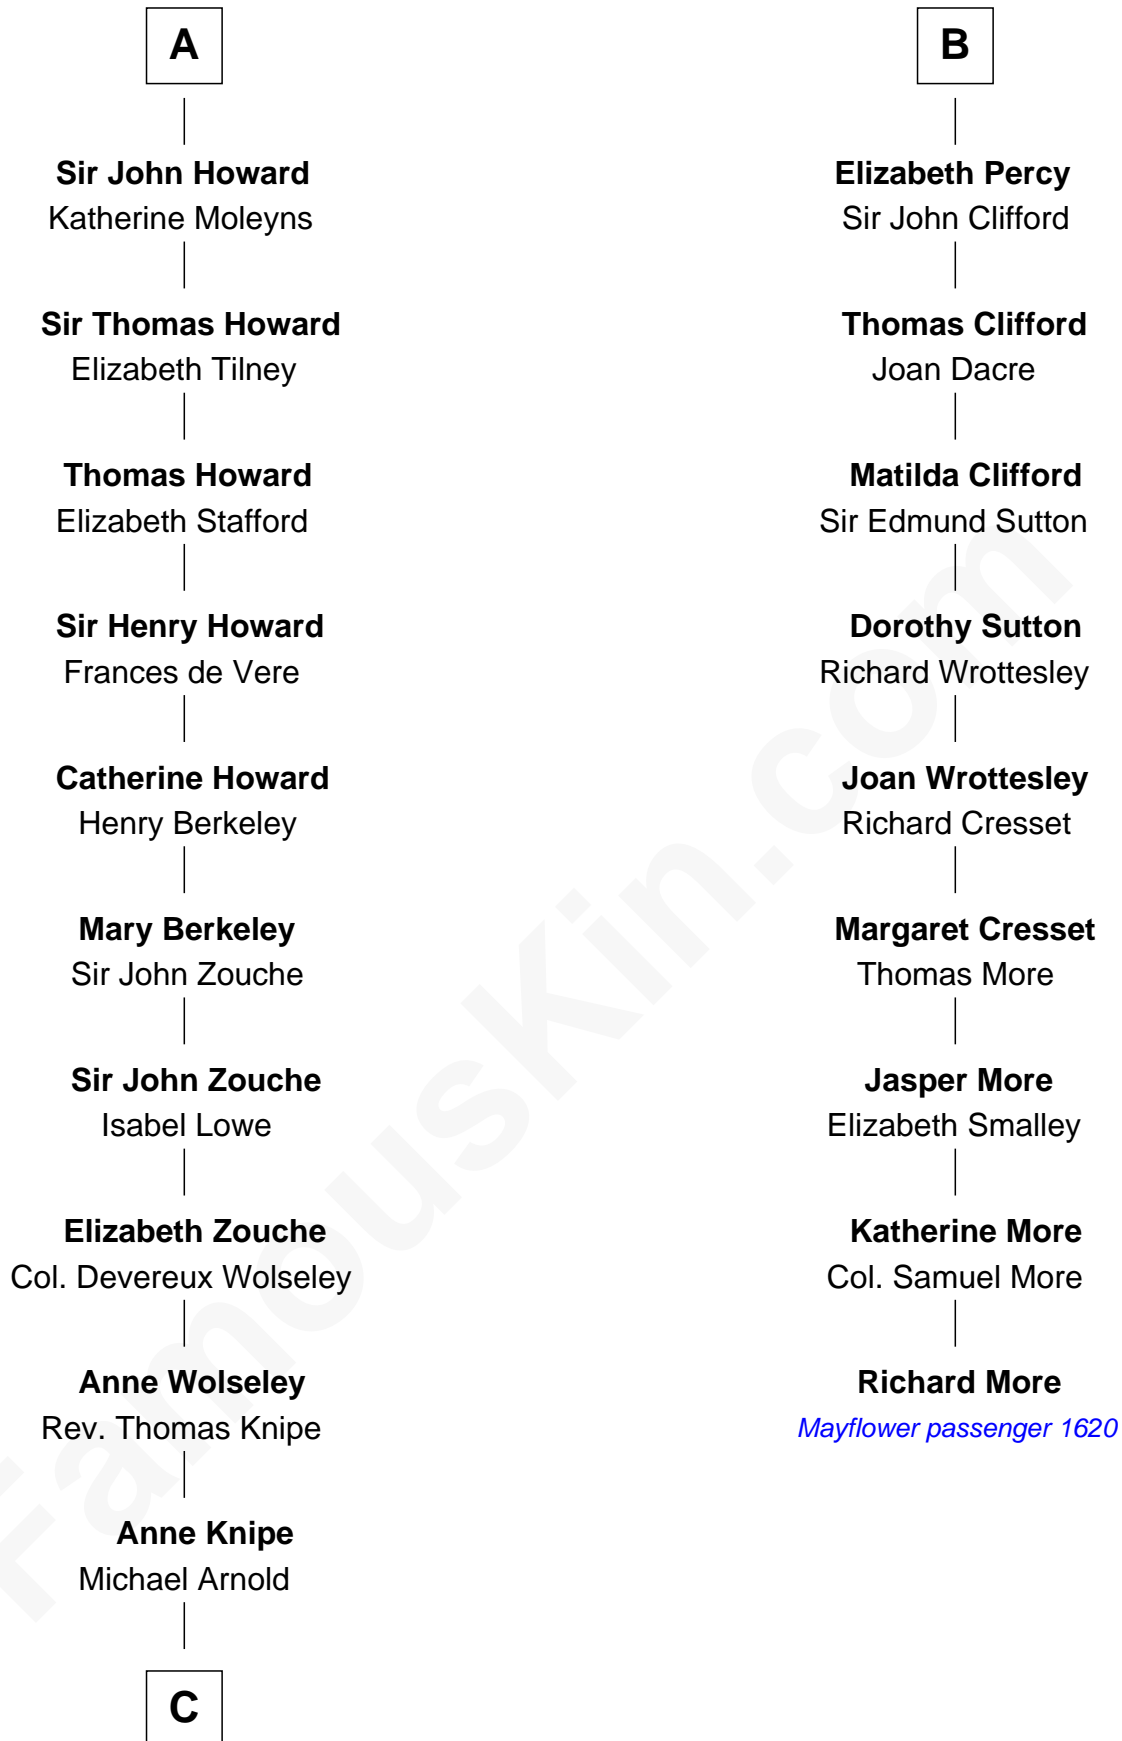

## Relationship Chart of

### Francis Scott Key

Author of "The Star Spangled Banner"

15th cousin 5 times removed of

**Richard More**

(c1614 - c1696) Mayflower passenger 1620

**MAYFLOWER**

**C**

—  
**Alicia Arnold**

John Ross

—  
**Ann Arnold Ross**

Frances Key

—  
**John Ross Key**

Anne Phebe Penn Dagworthy Charlton

—  
**Francis Scott Key**

*Author of "The Star Spangled Banner"*

FamousKin.com