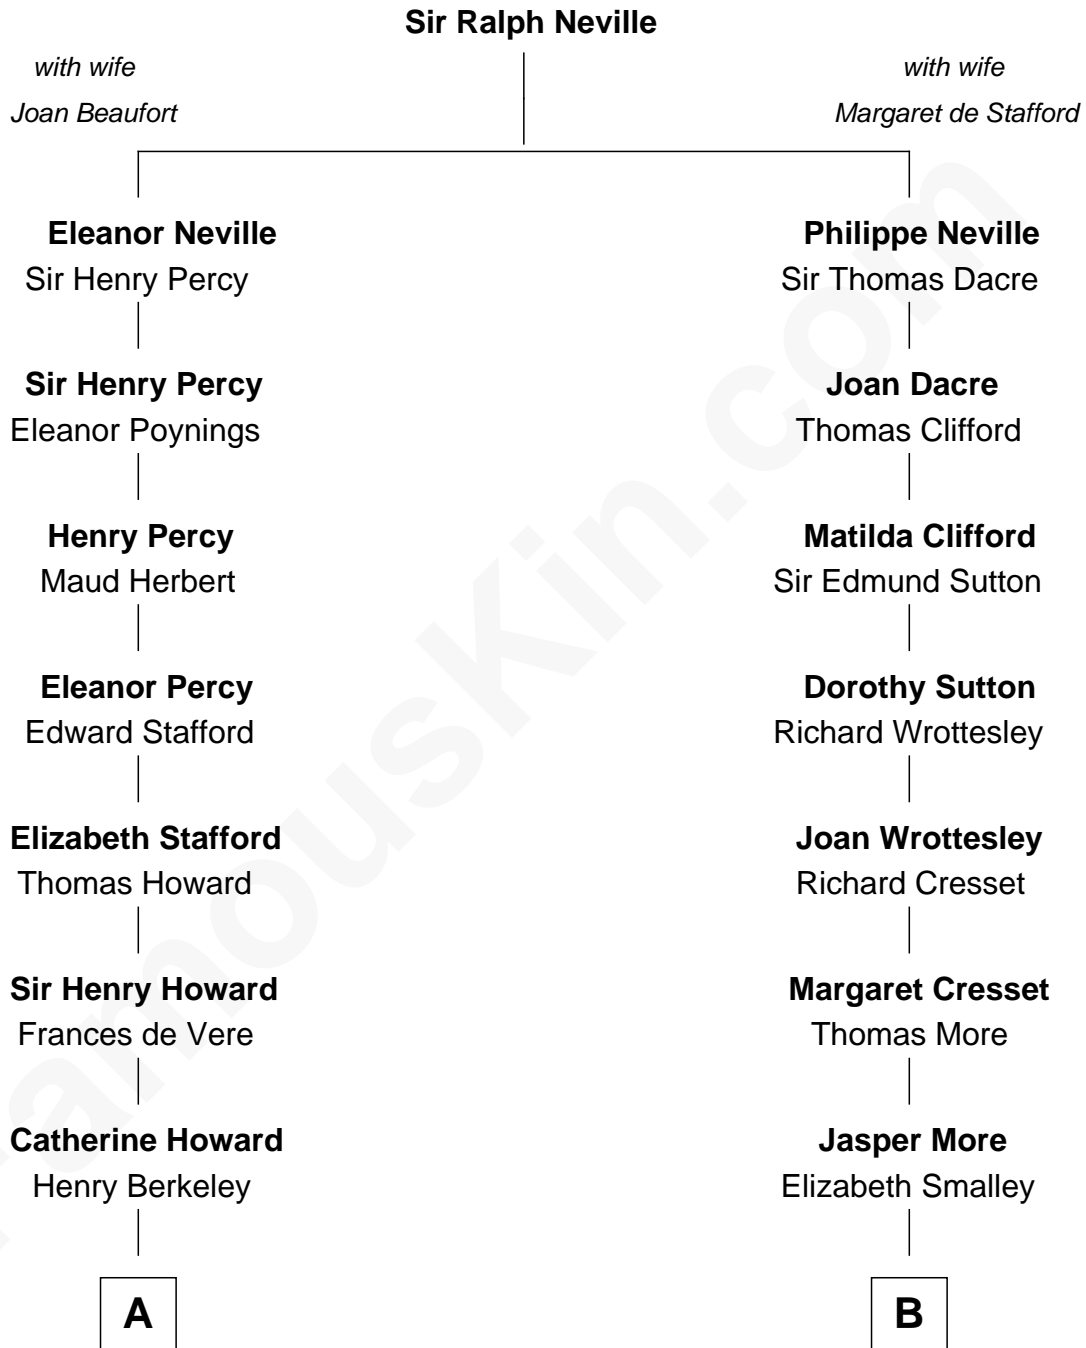

FamousKin.com

Relationship Chart of

Francis Scott Key

Author of "The Star Spangled Banner"

8th cousin 7 times removed of

Richard More

(c1614 - c1696) Mayflower passenger 1620

MAYFLOWER

John Ross Key
Anne Phebe Penn Dagworthy Charlton

Francis Scott Key
Author of "The Star Spangled Banner"

B

Katherine More
Col. Samuel More

Richard More
Mayflower passenger 1620