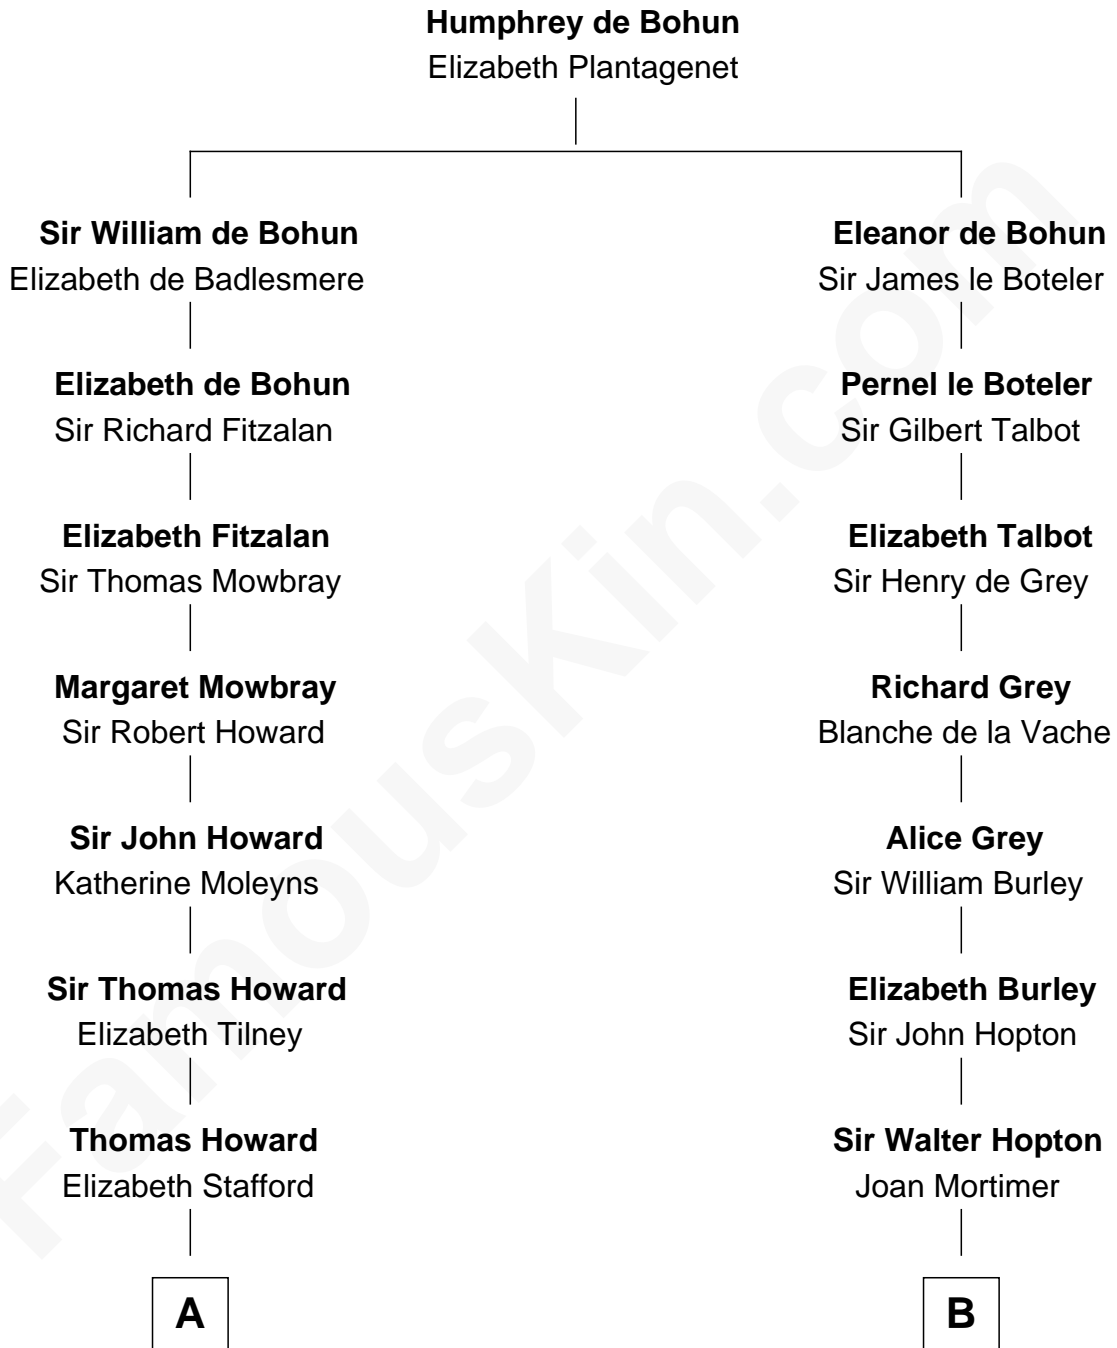

## Relationship Chart of

### Francis Scott Key

Author of "The Star Spangled Banner"

14th cousin 3 times removed of

**Richard More**

(c1614 - c1696) Mayflower passenger 1620

**MAYFLOWER**

**A**

**Sir Henry Howard**

Frances de Vere

**Catherine Howard**

Henry Berkeley

**Mary Berkeley**

Sir John Zouche

**Sir John Zouche**

Isabel Lowe

**Elizabeth Zouche**