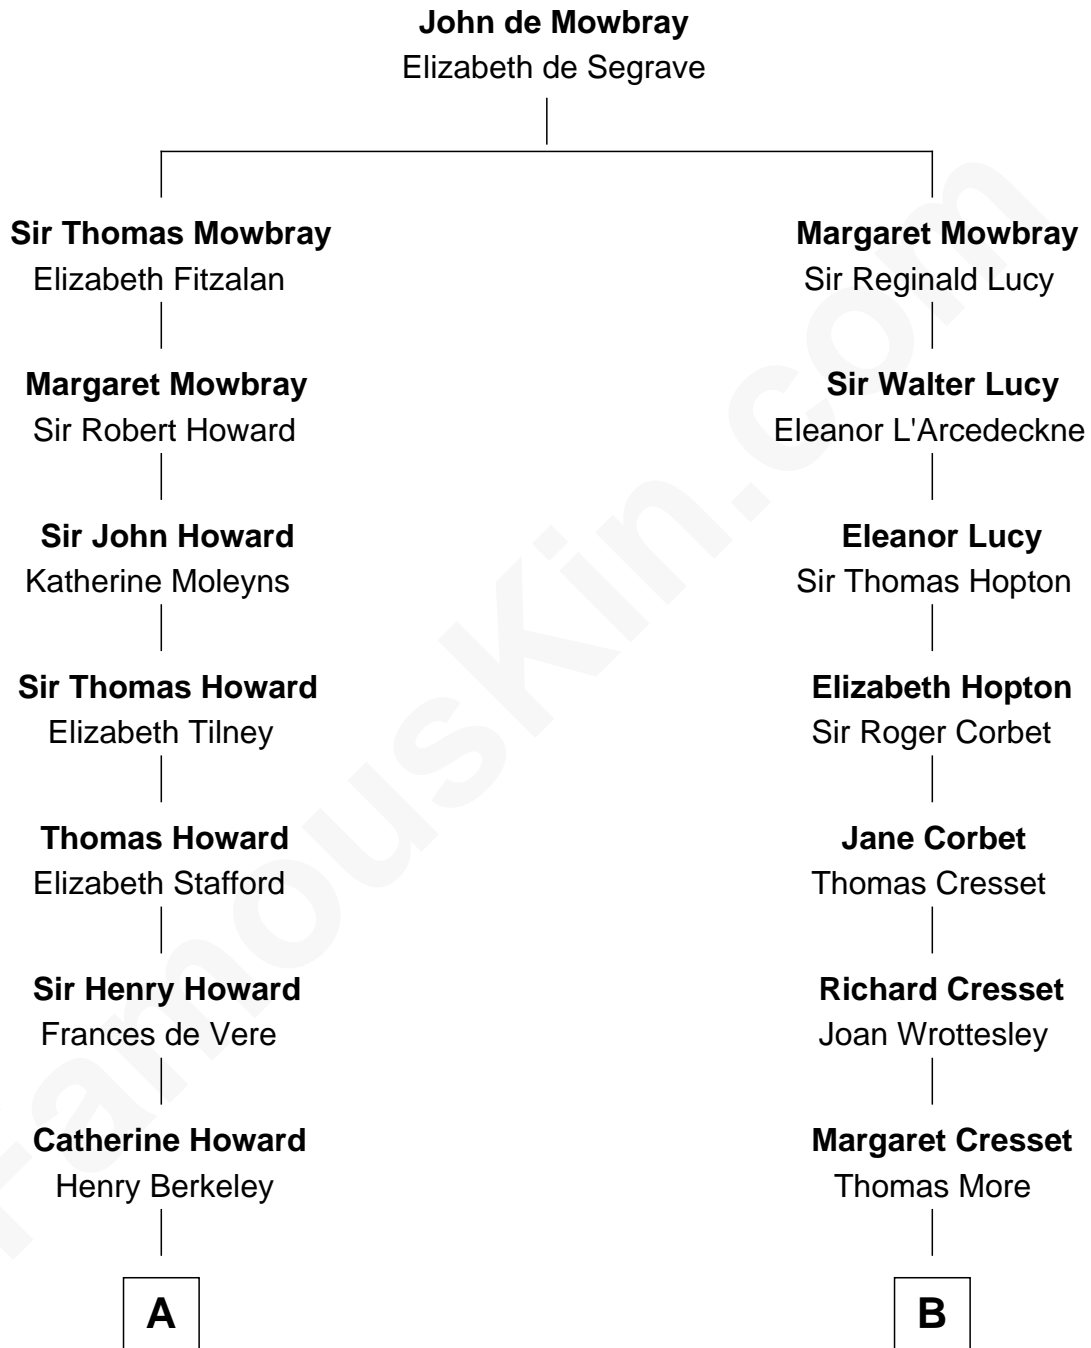

# FamousKin.com Relationship Chart of Francis Scott Key

Author of "The Star Spangled Banner"

9th cousin 6 times removed of

**Richard More**

(c1614 - c1696) Mayflower passenger 1620

**MAYFLOWER**

**A**

**Mary Berkeley**  
Sir John Zouche

**Sir John Zouche**  
Isabel Lowe

**Elizabeth Zouche**  
Col. Devereux Wolseley

**Anne Wolseley**  
Rev. Thomas Knipe

**Anne Knipe**  
Michael Arnold

**Alicia Arnold**  
John Ross

**Ann Arnold Ross**  
Frances Key

**John Ross Key**  
Anne Phebe Penn Dagworthy Charlton

**Francis Scott Key**  
*Author of "The Star Spangled Banner"*

**B**

**Jasper More**  
Elizabeth Smalley

**Katherine More**  
Col. Samuel More

**Richard More**  
*Mayflower passenger 1620*