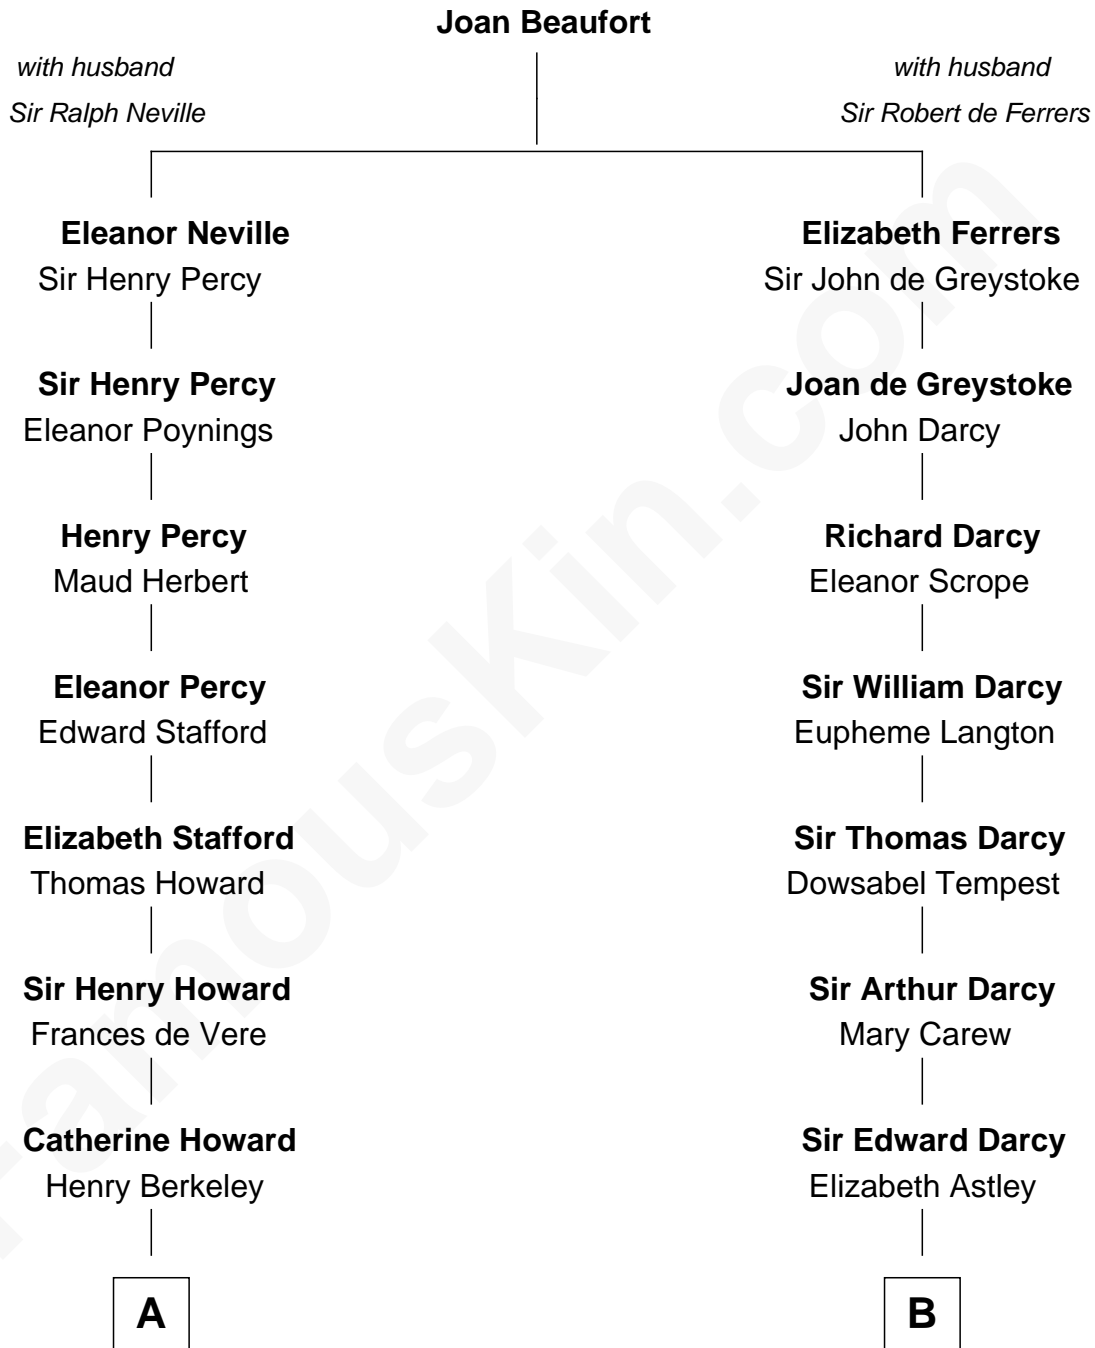

## Relationship Chart of

### Francis Scott Key

Author of "The Star Spangled Banner"

15th cousin 2 times removed of

### Norman Rockwell

American Artist

**A**

**Mary Berkeley**  
Sir John Zouche

**Sir John Zouche**  
Isabel Lowe

**Elizabeth Zouche**  
Col. Devereux Wolseley

**Anne Wolseley**  
Rev. Thomas Knipe

**Anne Knipe**  
Michael Arnold