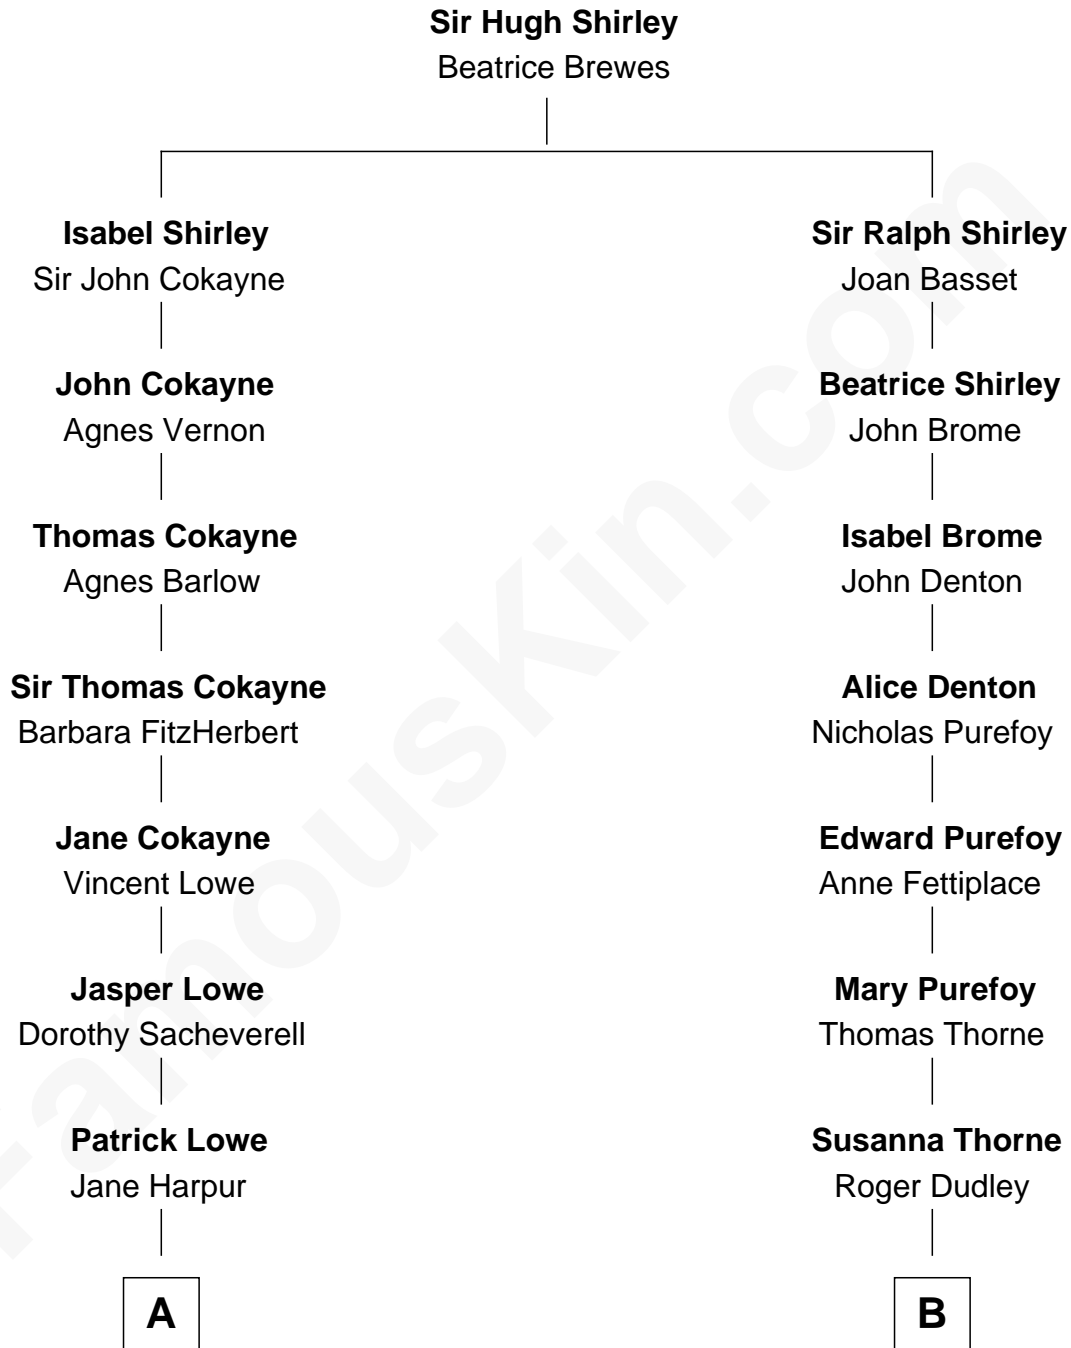

FamousKin.com

Relationship Chart of

Francis Scott Key

Author of "The Star Spangled Banner"

13th cousin 1 time removed of

Nicholas Gilman

Signer of the U.S. Constitution

A

Isabel Lowe
Sir John Zouche

Elizabeth Zouche
Col. Devereux Wolseley

Anne Wolseley
Rev. Thomas Knipe

Anne Knipe
Michael Arnold

Alicia Arnold
John Ross

Ann Arnold Ross
Frances Key

John Ross Key
Anne Phebe Penn Dagworthy Charlton

Francis Scott Key
Author of "The Star Spangled Banner"

B

Gov. Thomas Dudley
Dorothy York

Patience Dudley
Maj. Gen. Daniel Denison

Elizabeth Denison
Rev. John Rogers

Rev. Nathaniel Rogers
Sarah Purkiss

Elizabeth Rogers
Rev. John Taylor